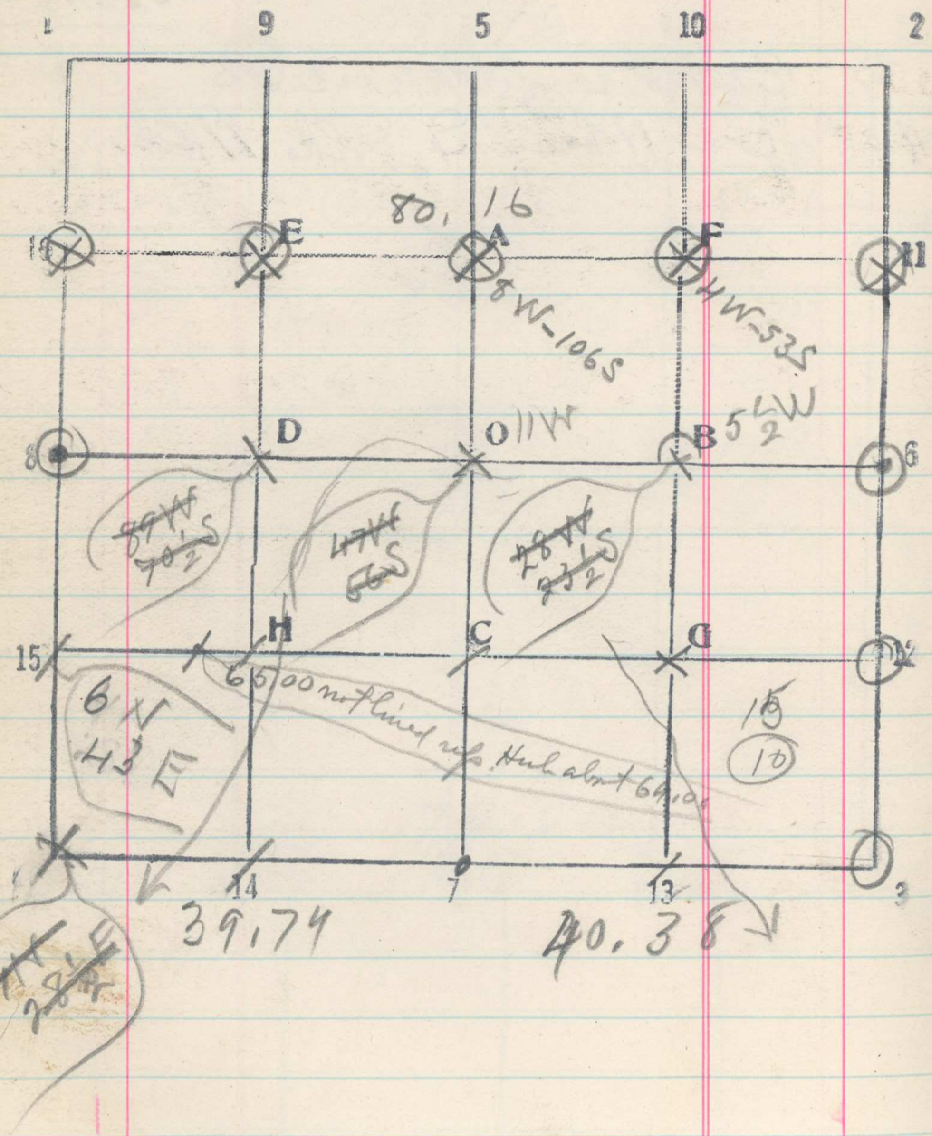

6  
 Sec. 1 T. 1N R. 34E

Line 6-8

20  
 40.22 Temp O set from post 2 years ago  
 bears S, 32 lks, Flag to W  
 on line to W bears S 89° 30' W  
 Hence  
 80.22 Distances 1/4 cor bet nos 1 & 2  
 Nov 20, 1919