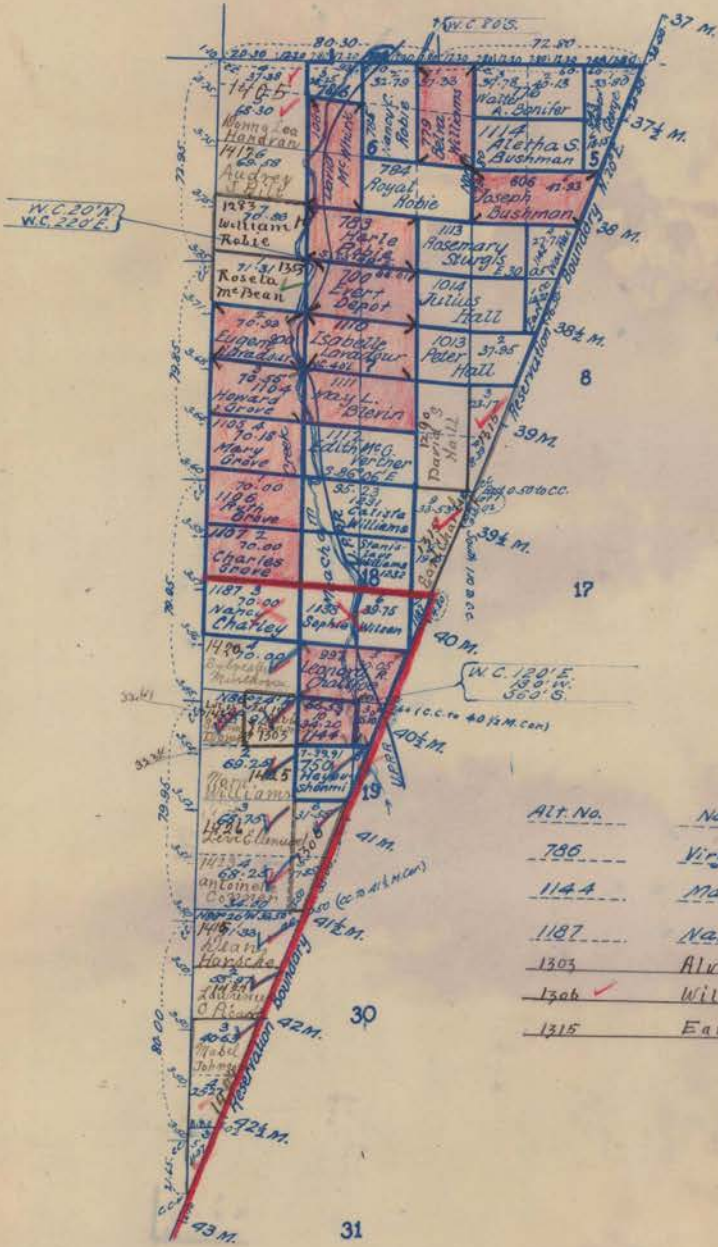

UMATILLA INDIAN RESERVATION
 Township No. 2 North, Range No. 36 East, Willamette Meridian in Oregon

Alt. No.	Name
786	Virginia L. Robie
1144	Mary Minthorn
1187	Nancy Charley
1303	Alvin J. Emmett
1306 ✓	Wilma L. Wannassay
1315	Earl Charley