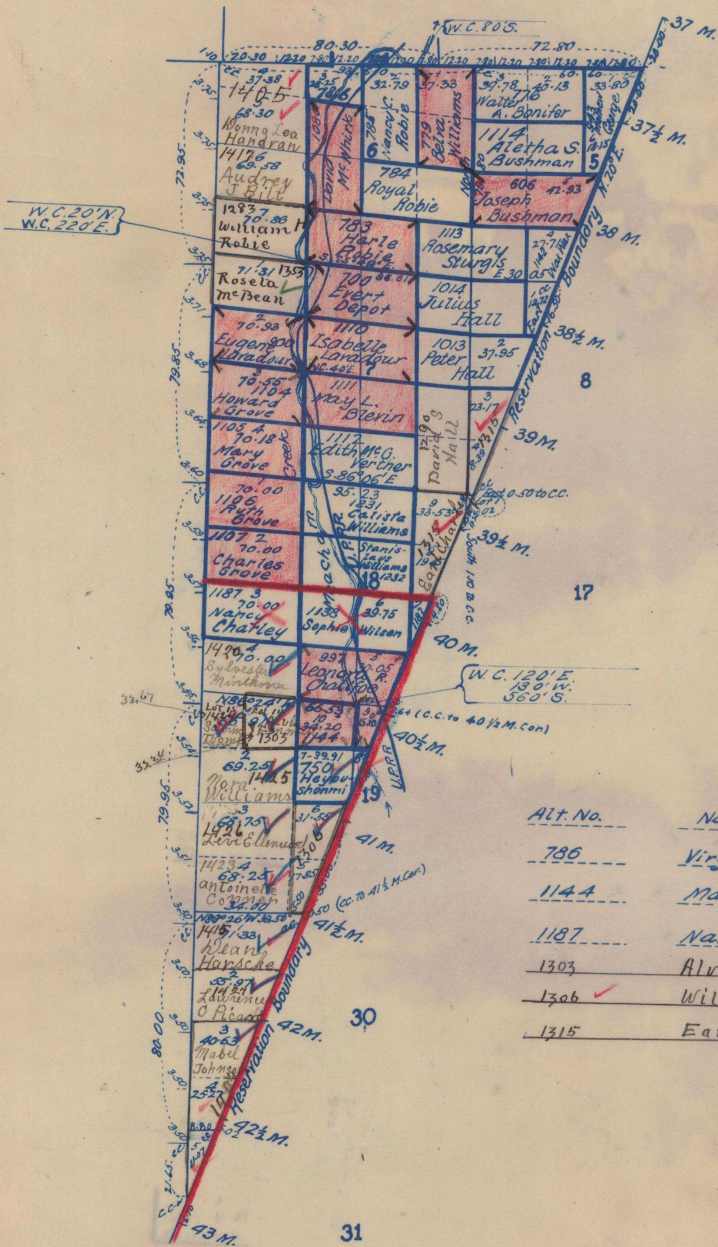

UMATILLA INDIAN RESERVATION

Township No. 2 North, Range No. 36 East, Willamette Meridian in Oregon

Alt. No.	Name
786	Virginia L. Robie
1144	Mary Minthorn
1187	Nancy Charley
1303	Alvin J Emmett
1306 ✓	Wilma L Wannassay
1315	Earl Charley