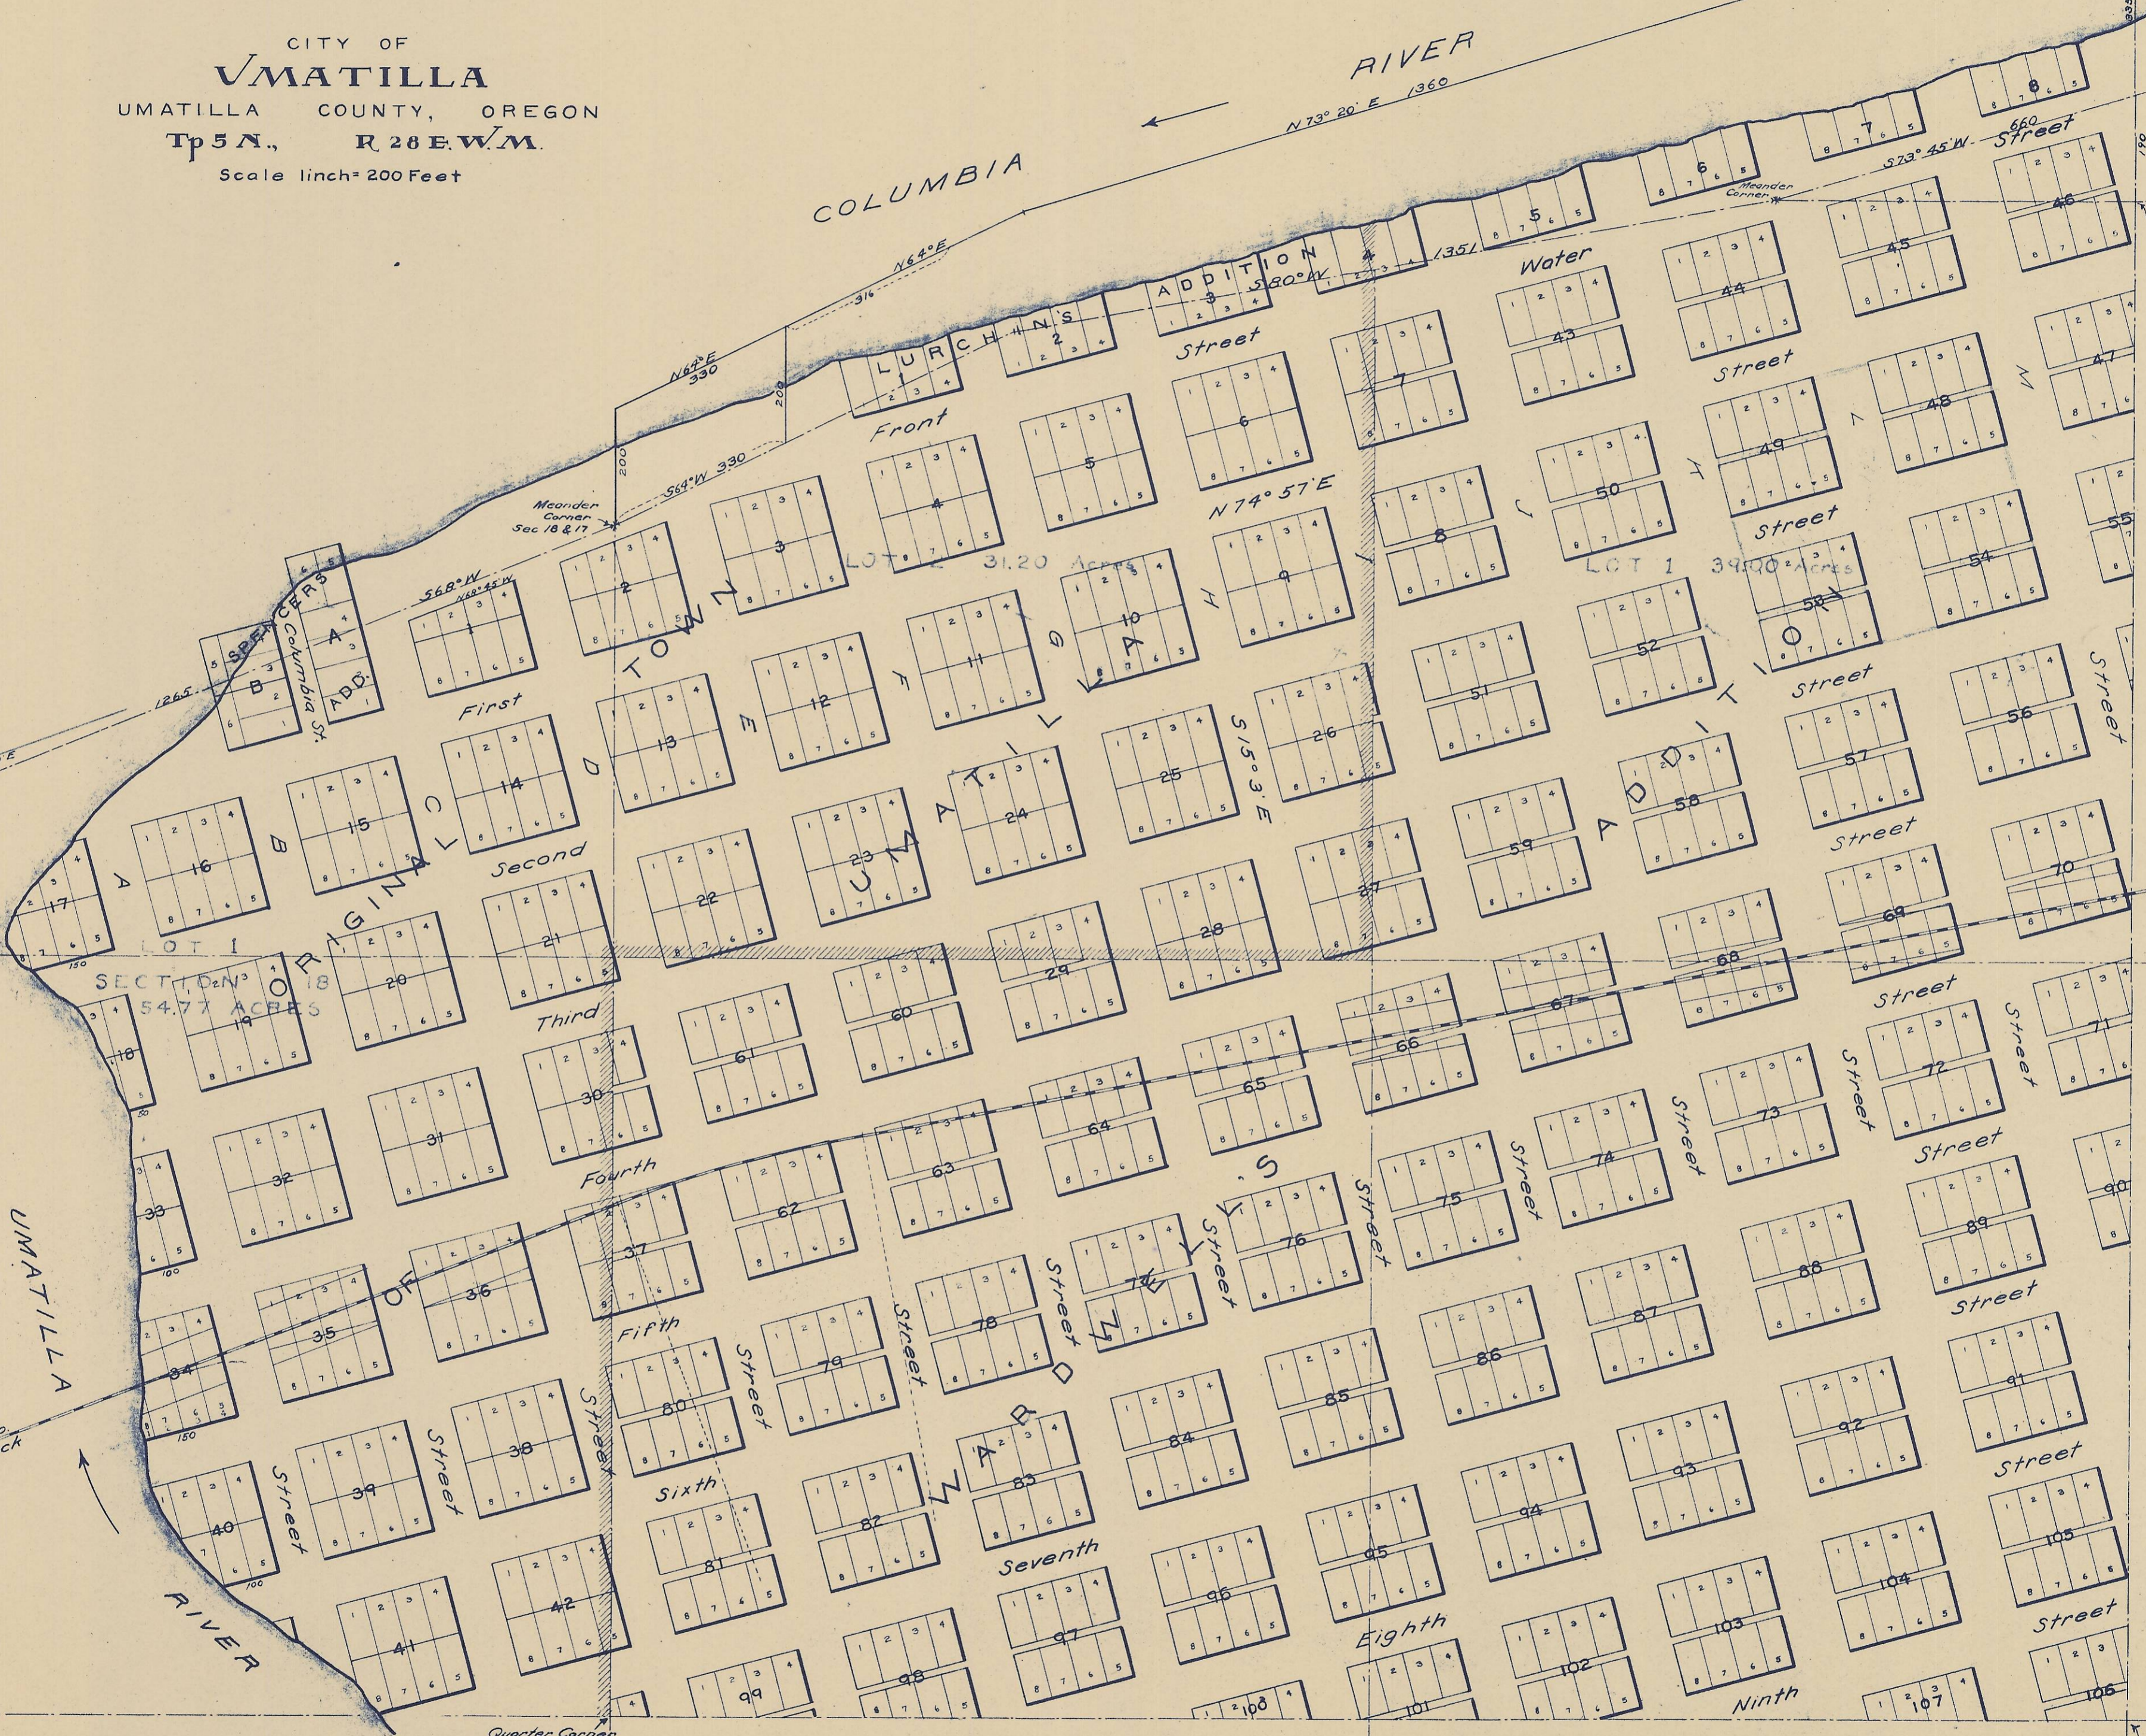

CITY OF
UMATILLA
UMATILLA COUNTY, OREGON
Tp 5 N., R 28 E. W.M.
Scale 1 inch = 200 Feet

COLUMBIA RIVER

RIVER

UMATILLA RIVER

Hartman Abstract Co.,
Pendleton Oregon

395 71-A \$200