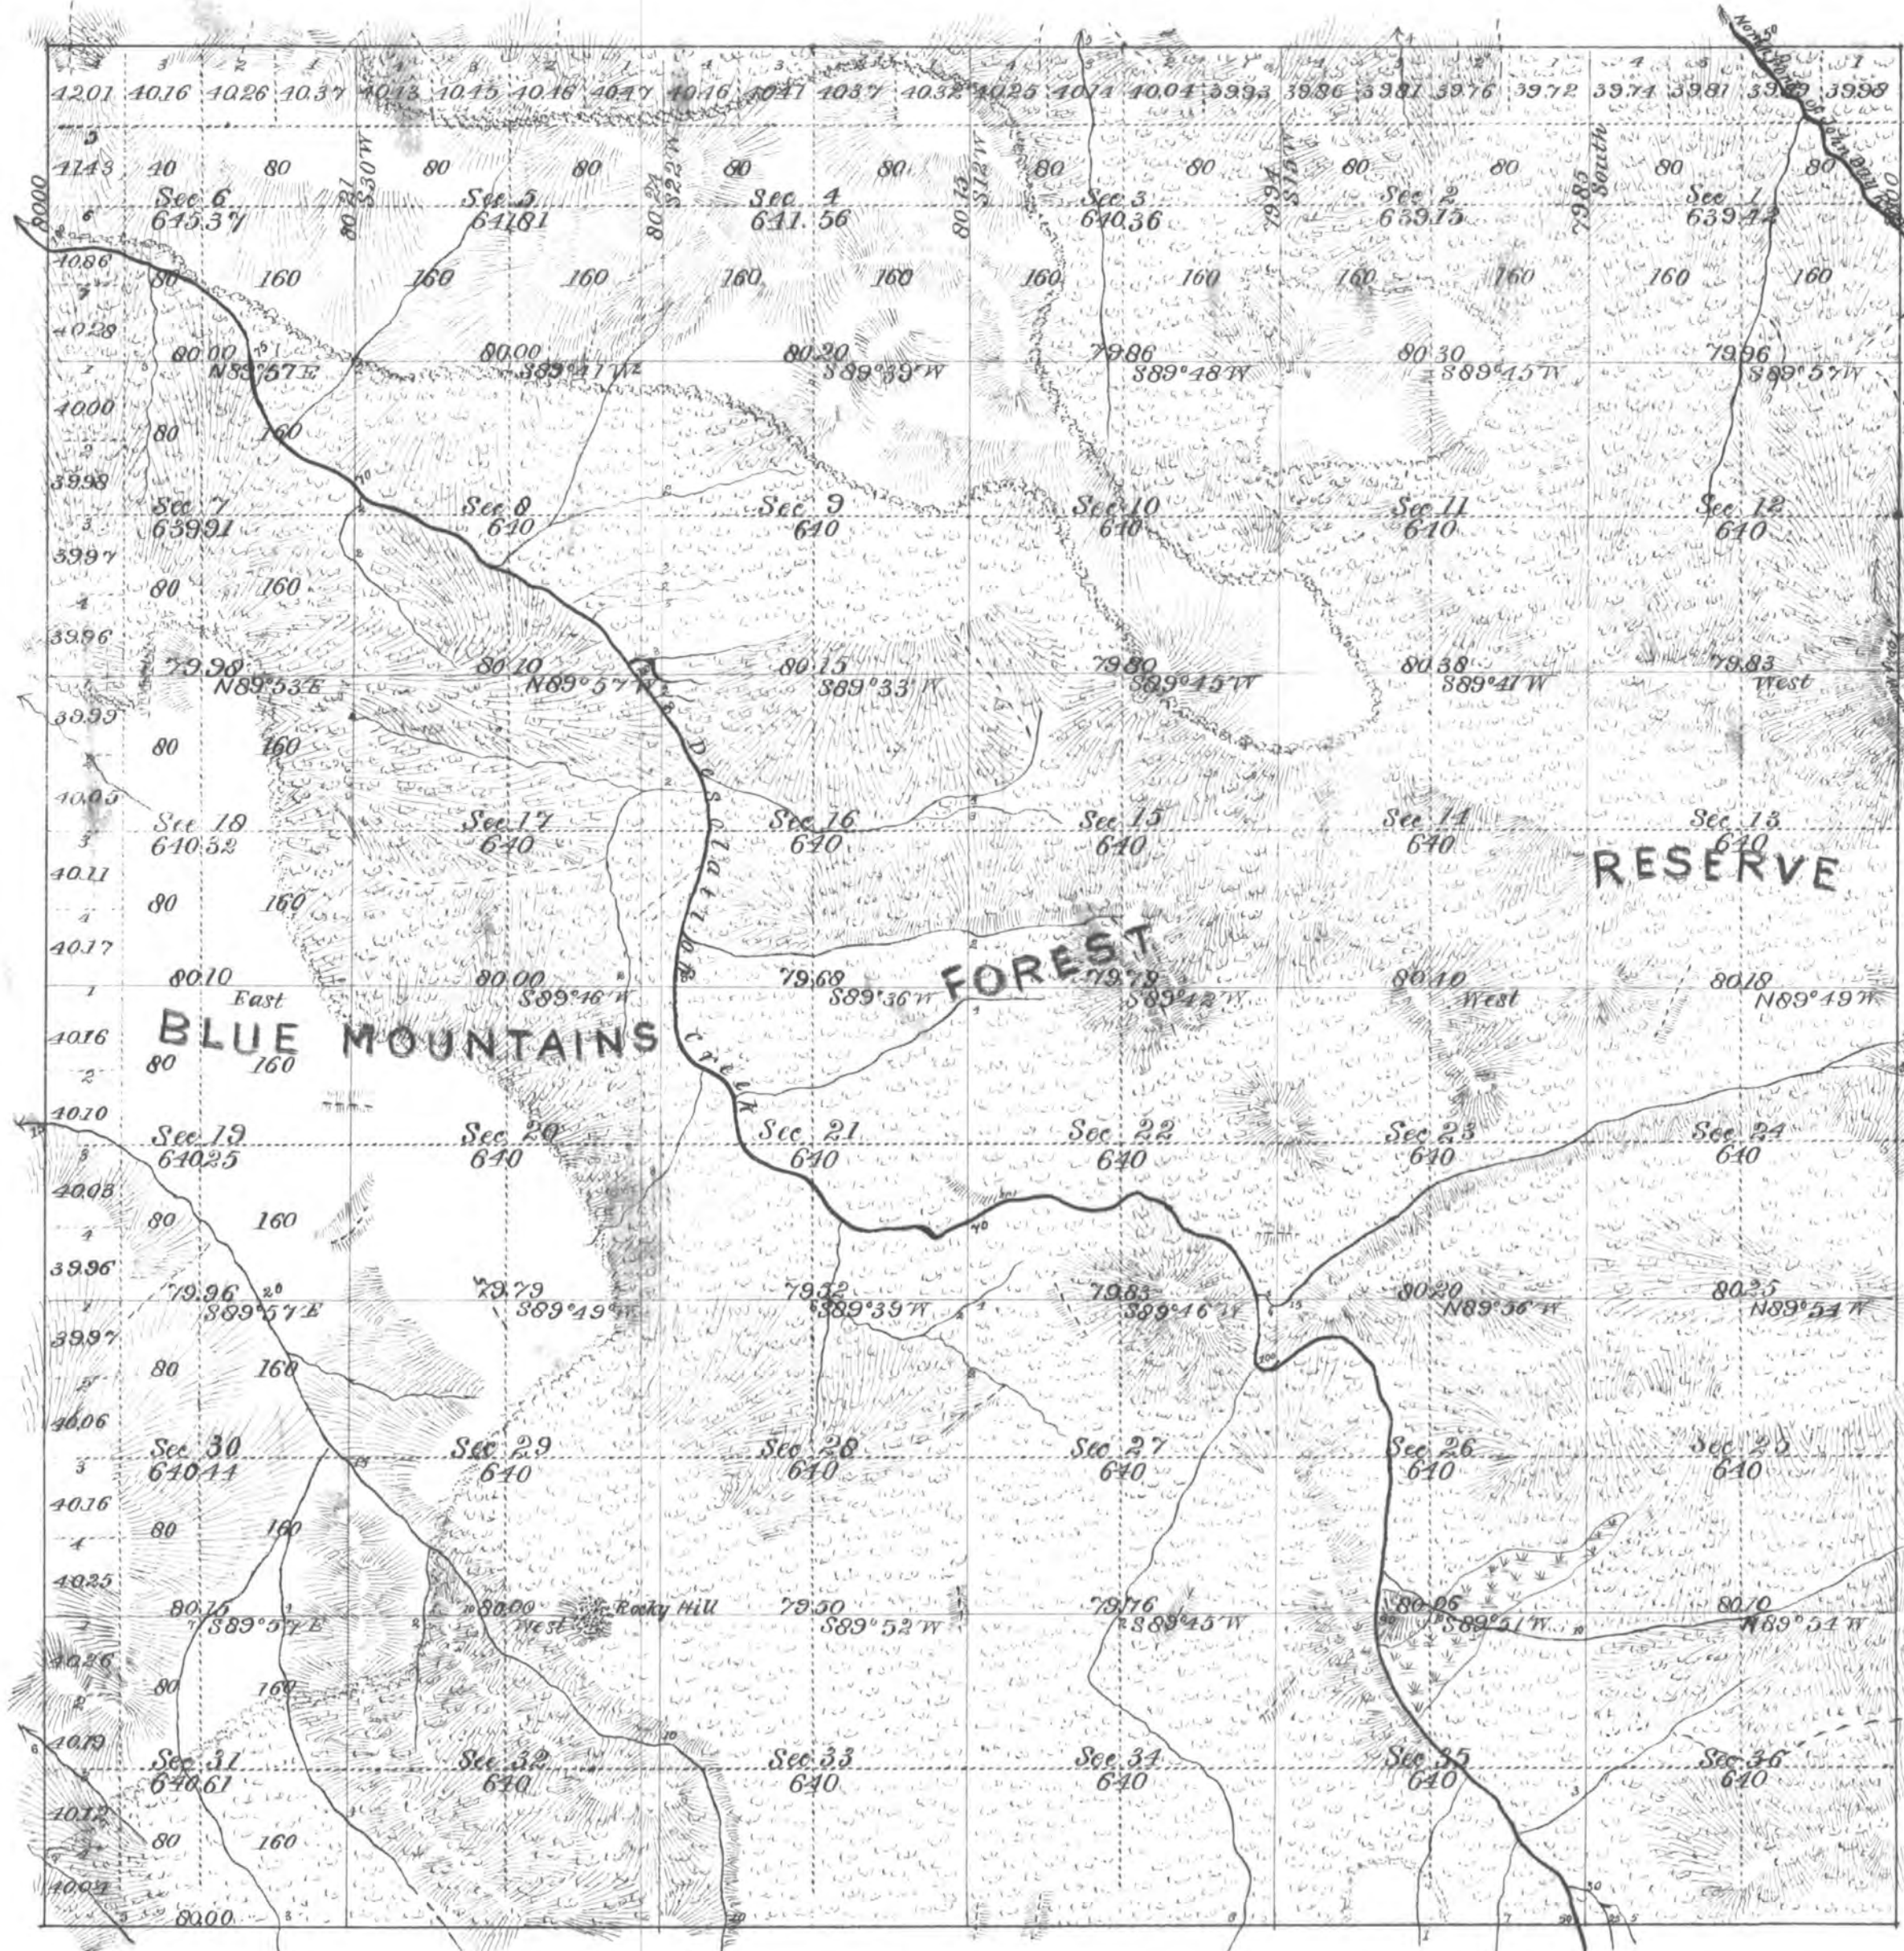

Township No. 7 South Range No. 32 East Willamette Meridian, Oregon.

Total number of Acres 23,049.20

SURVEYS DESIGNATED.	BY WHOM SURVEYED.	NO.	DATE OF CONTRACT.	AMOUNT OF SURVEYS.			WHEN SURVEYED.	MEAN DECLINATION.
				Miles.	Chains.	Links.		
Township Lines	Moore & Thompson	382	March 23 1881					
Subdivisions	do do do		do do do	60	00	22	June 9 to 20, 1881	19° 37' 30" East

The above Map of the Subdivisions of Township No. 7 South of Range No. 32 East of the Willamette Meridian, Oregon, is strictly conformable to the Field Notes of the survey thereof on file in this Office, which have been examined and approved.

U. S. Surveyor-General's Office,
Portland, Oregon,

Dec 8, 1881. James C. Tolman
Surveyor-General of Oregon