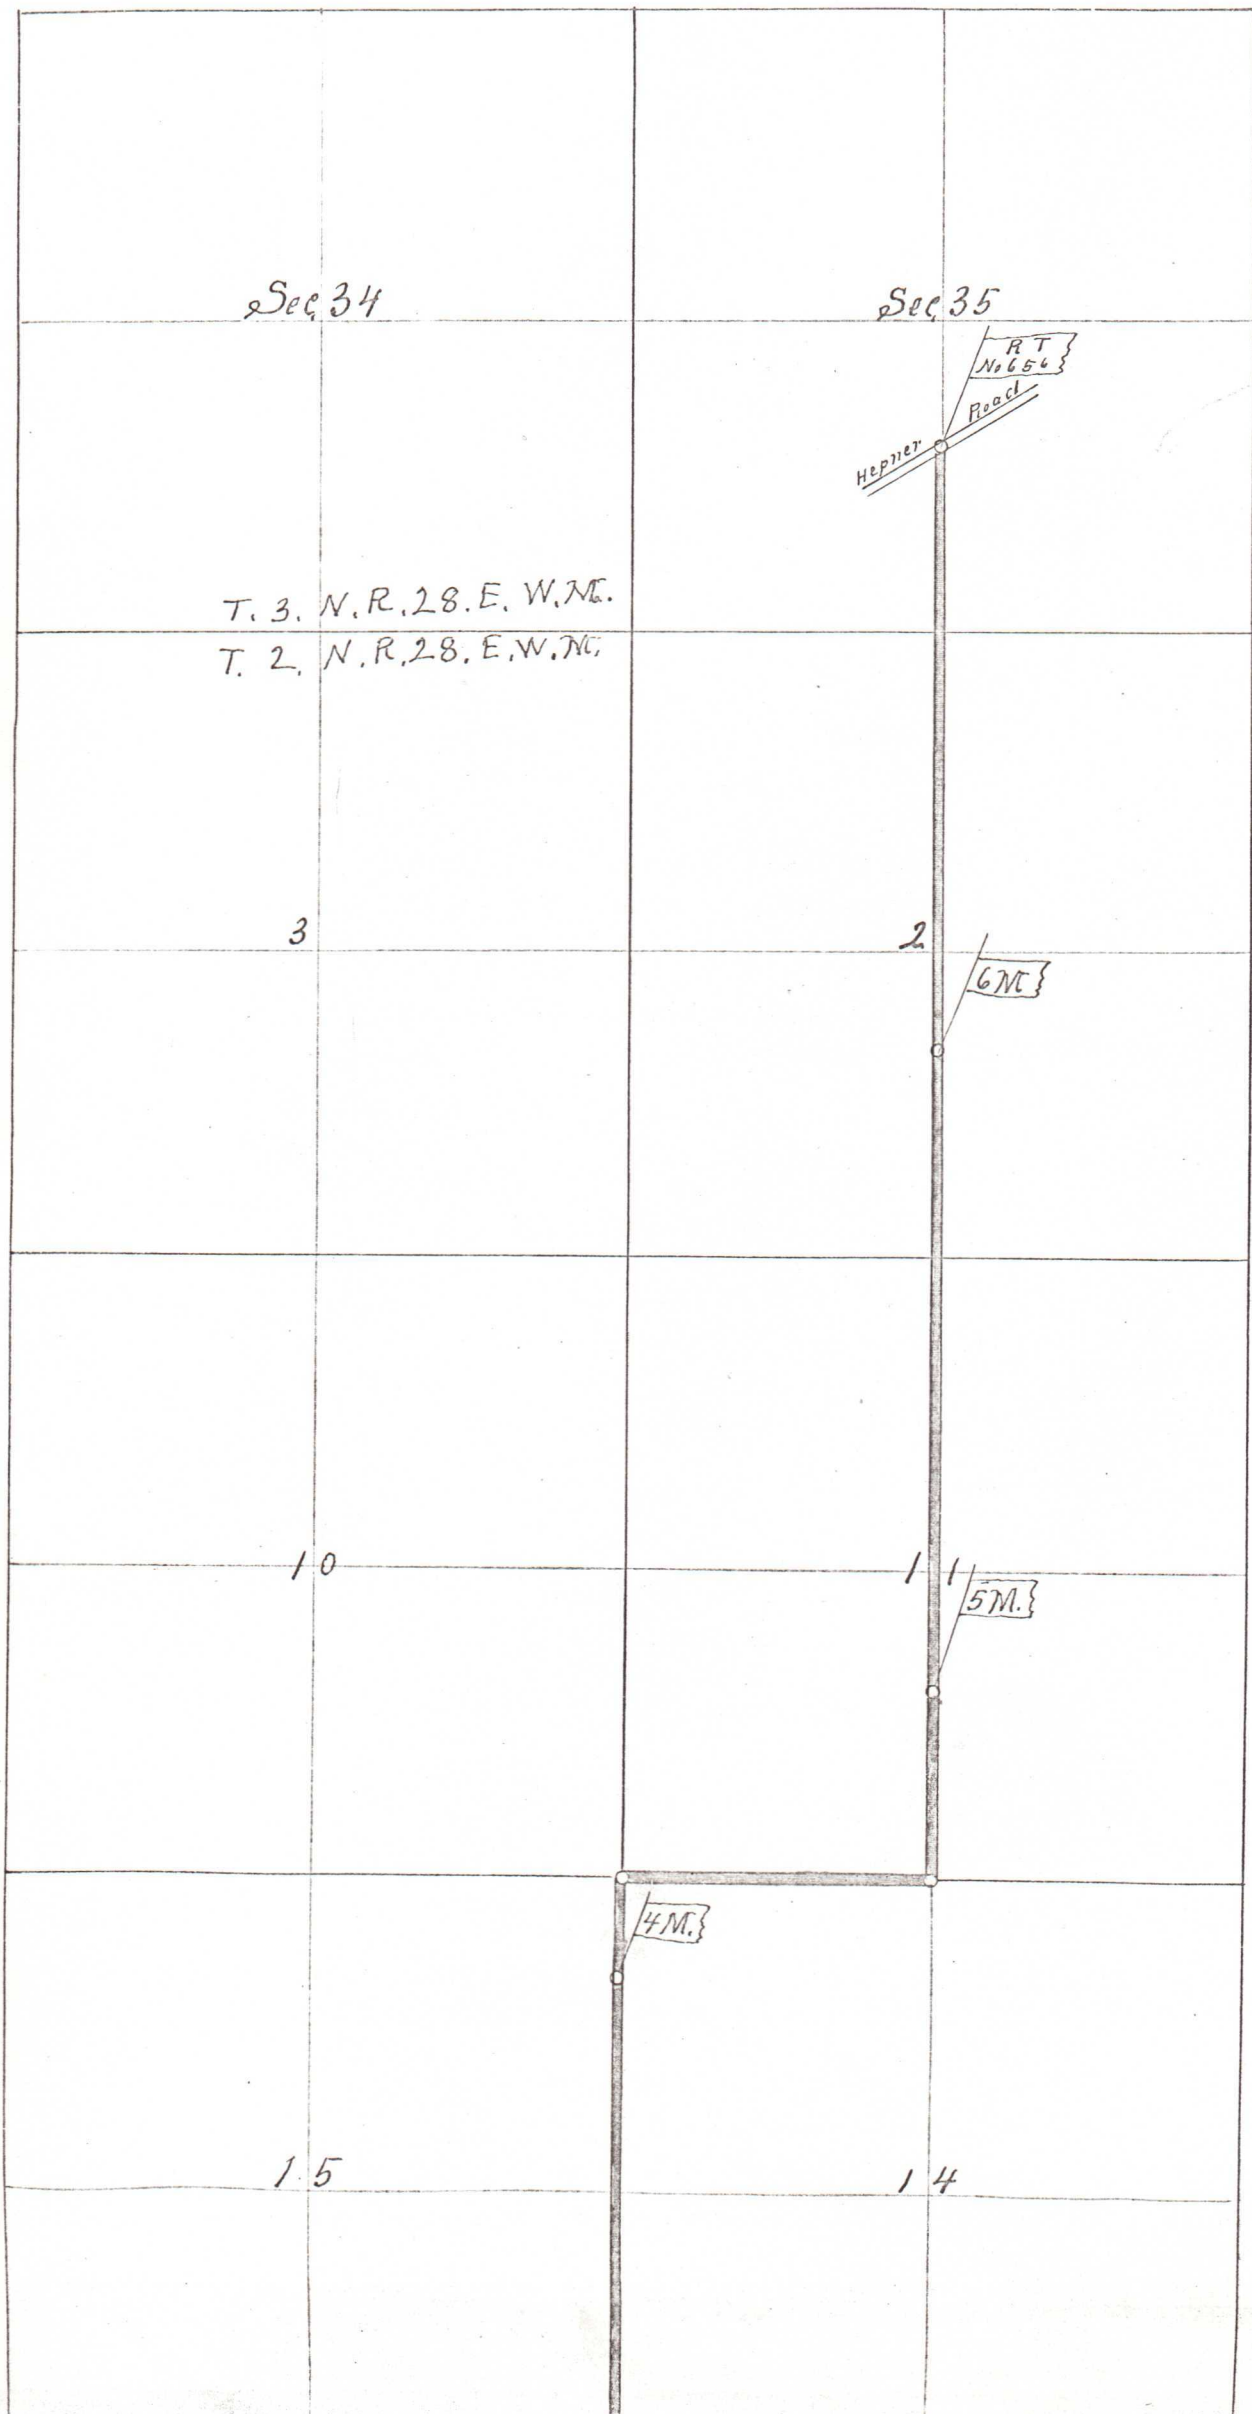

Part of Road No. 656

in Townships 2nd & 3rd North Range 28 E.W.M.

656

UMATILLA
MORROW

COUNTY
COUNTY

True Meridian
Var. 21° E
Scale 25 ch.