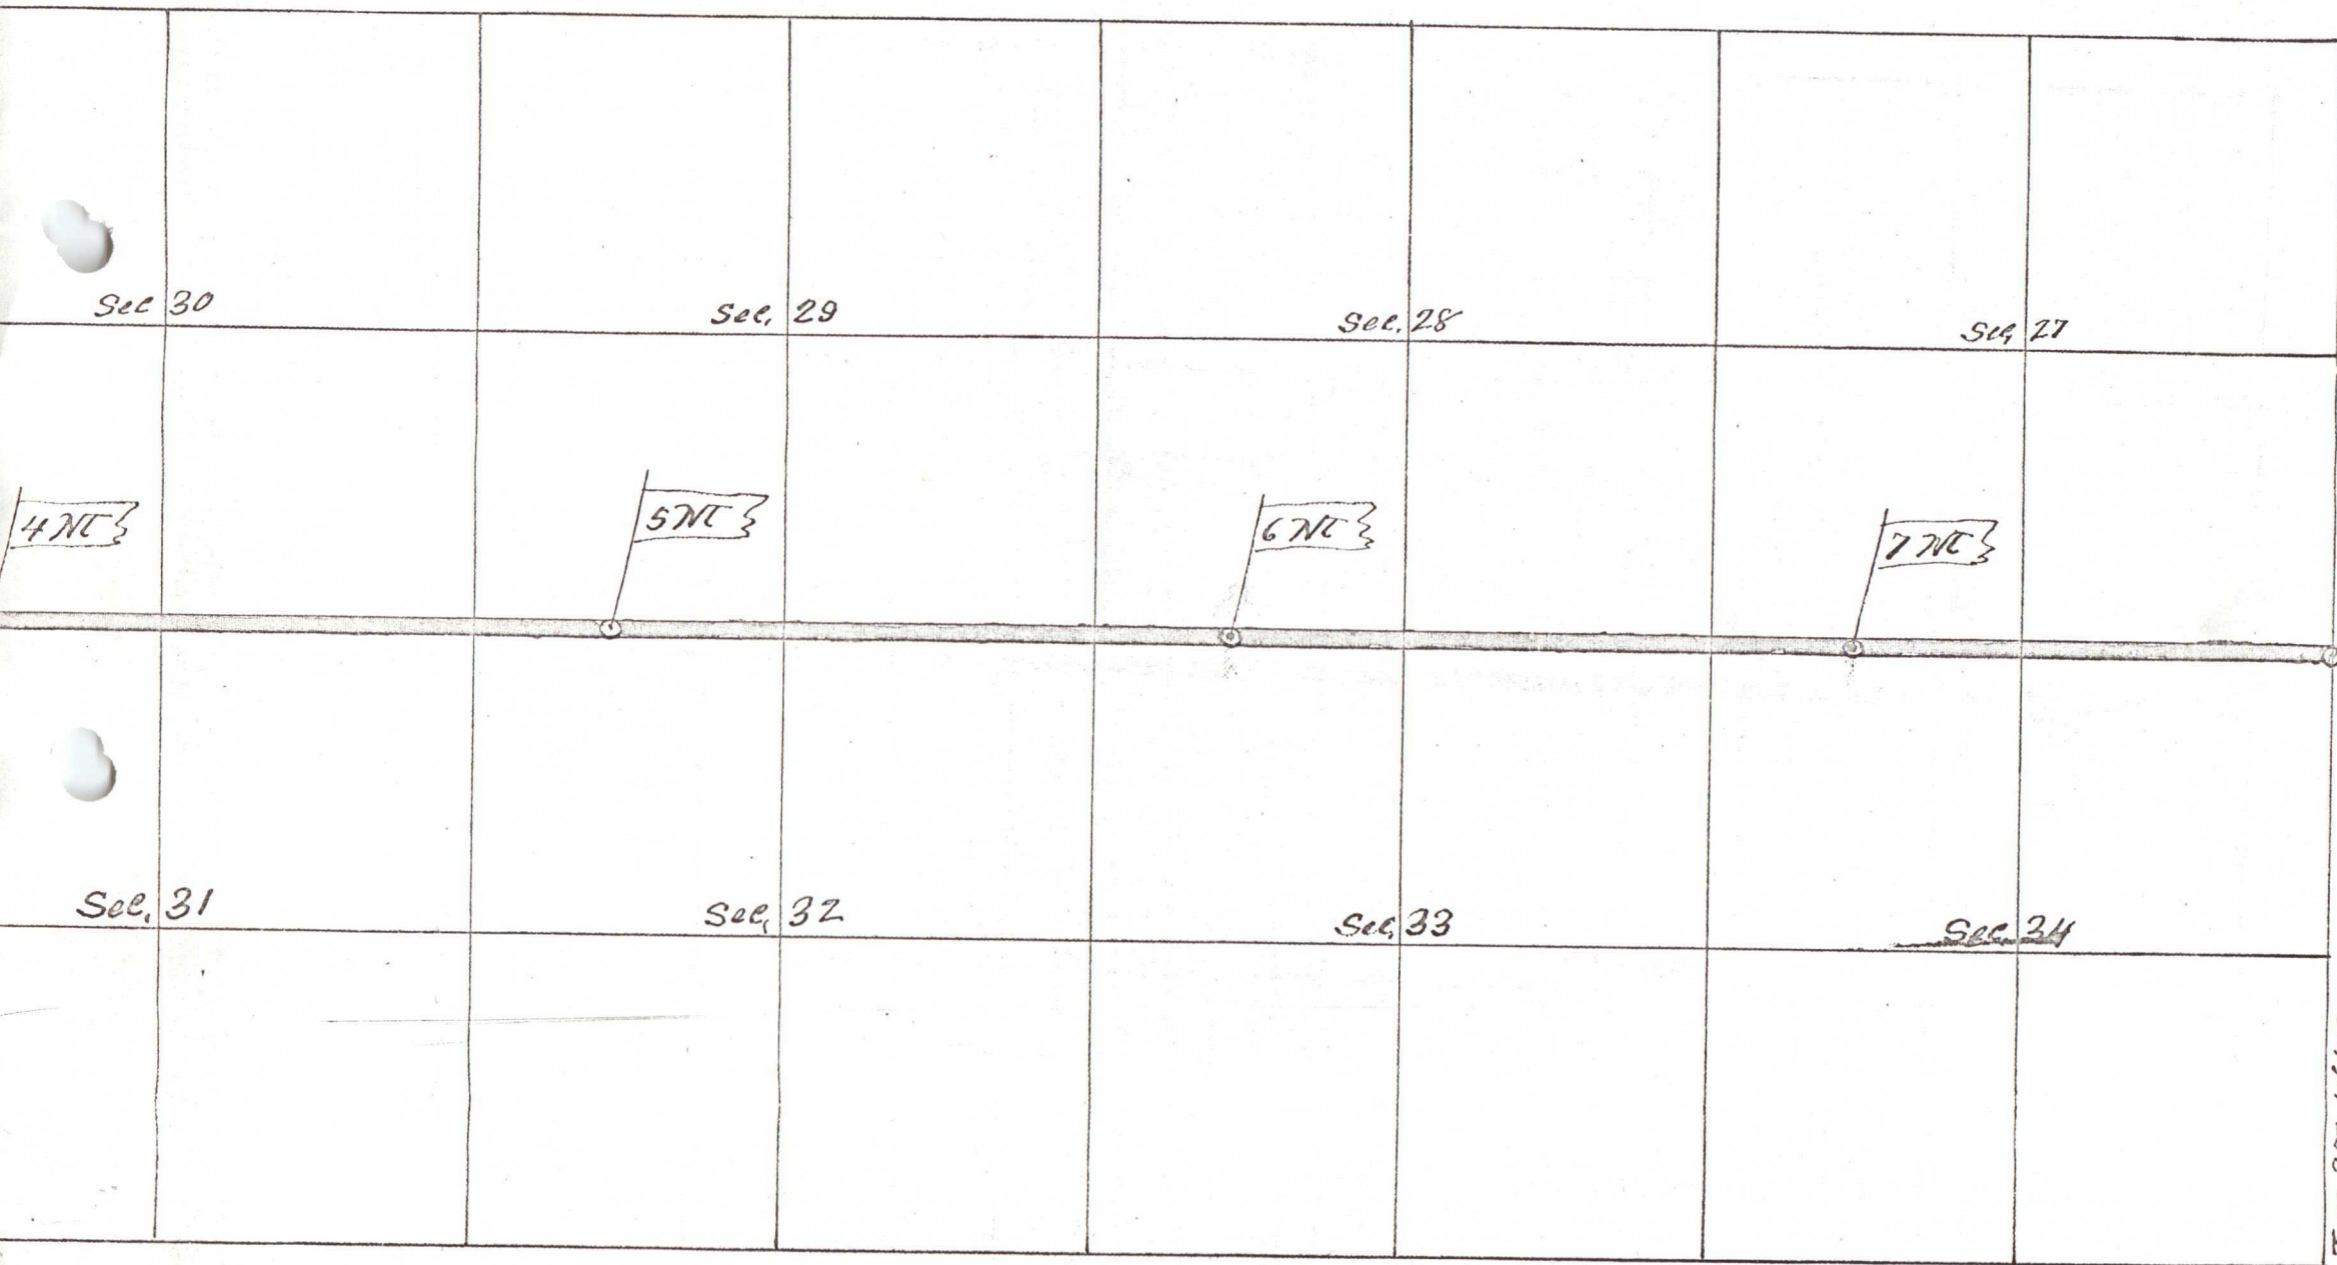

622

661 R/rd.

622

Pat of Road
in Township 5 North Range 28

622

622

29 East Willamette Meridian Or.

True Meridian
 Var 21° E
 scale 25 ch: 1"