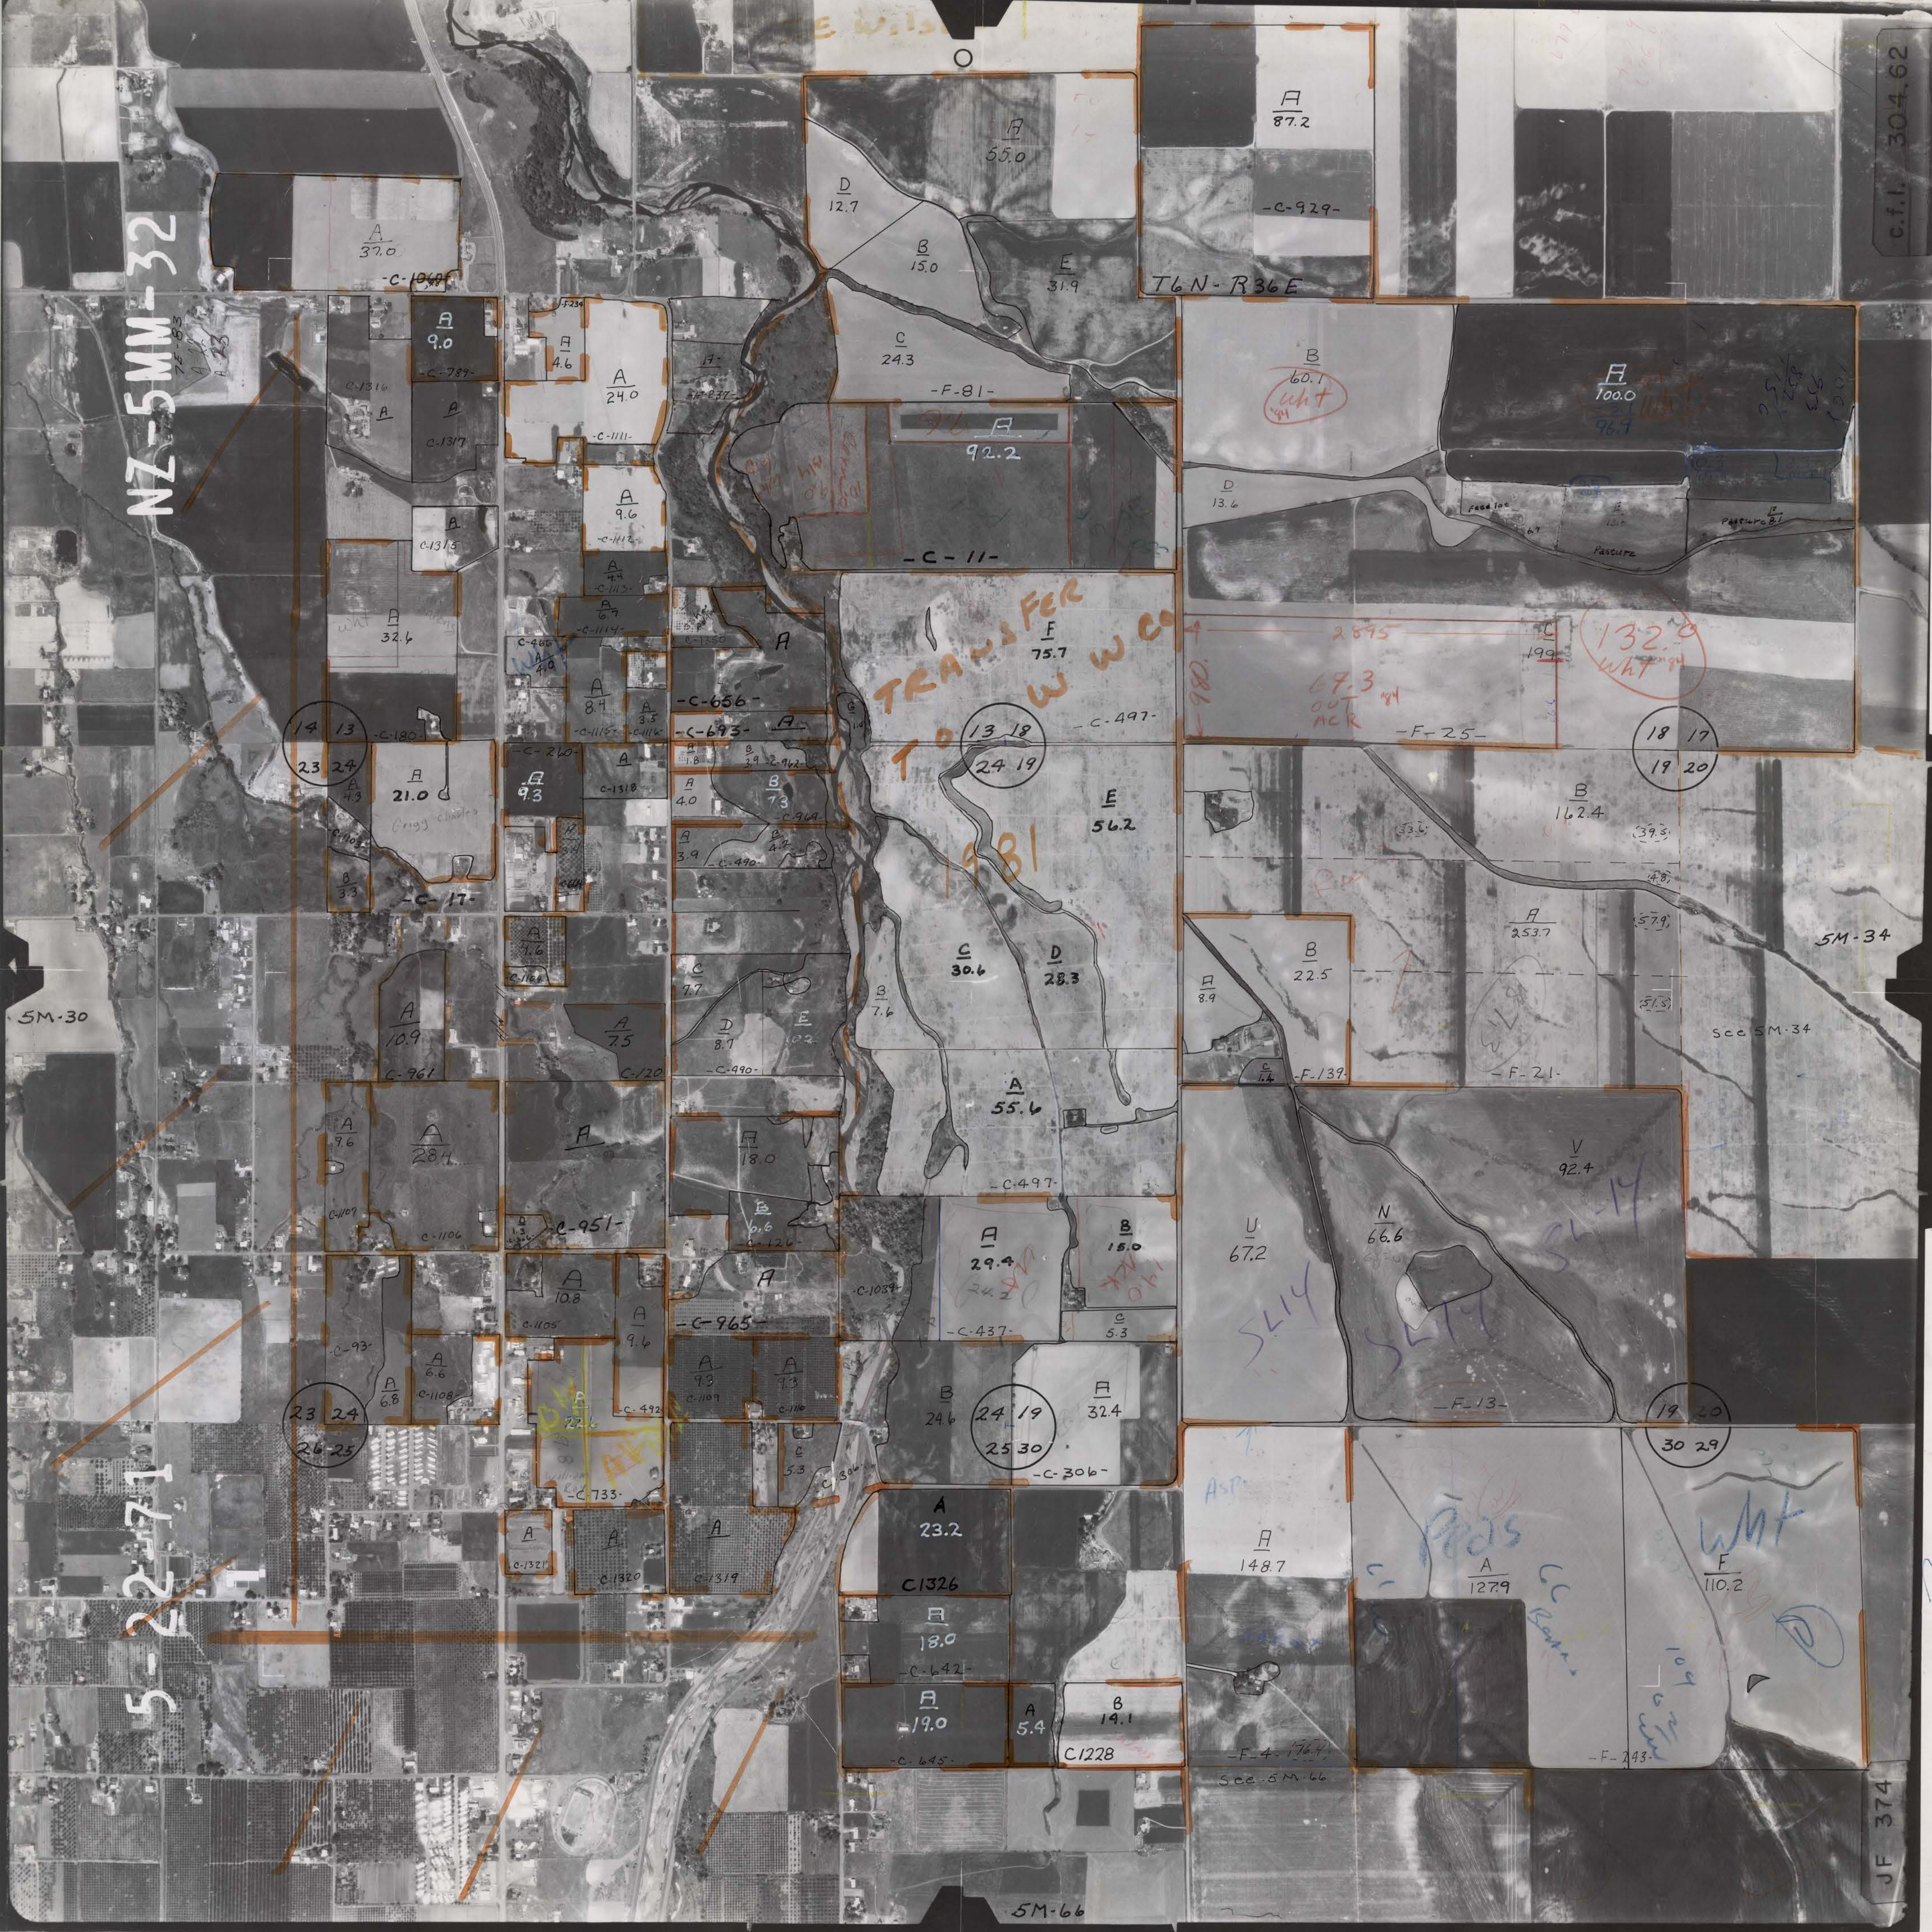

NZ-5MM-32

c.f.l. 304.62

SM-30

5-22-71

*TRANSFER TO WWC*

*WHT*

*WHT*

*WHT*