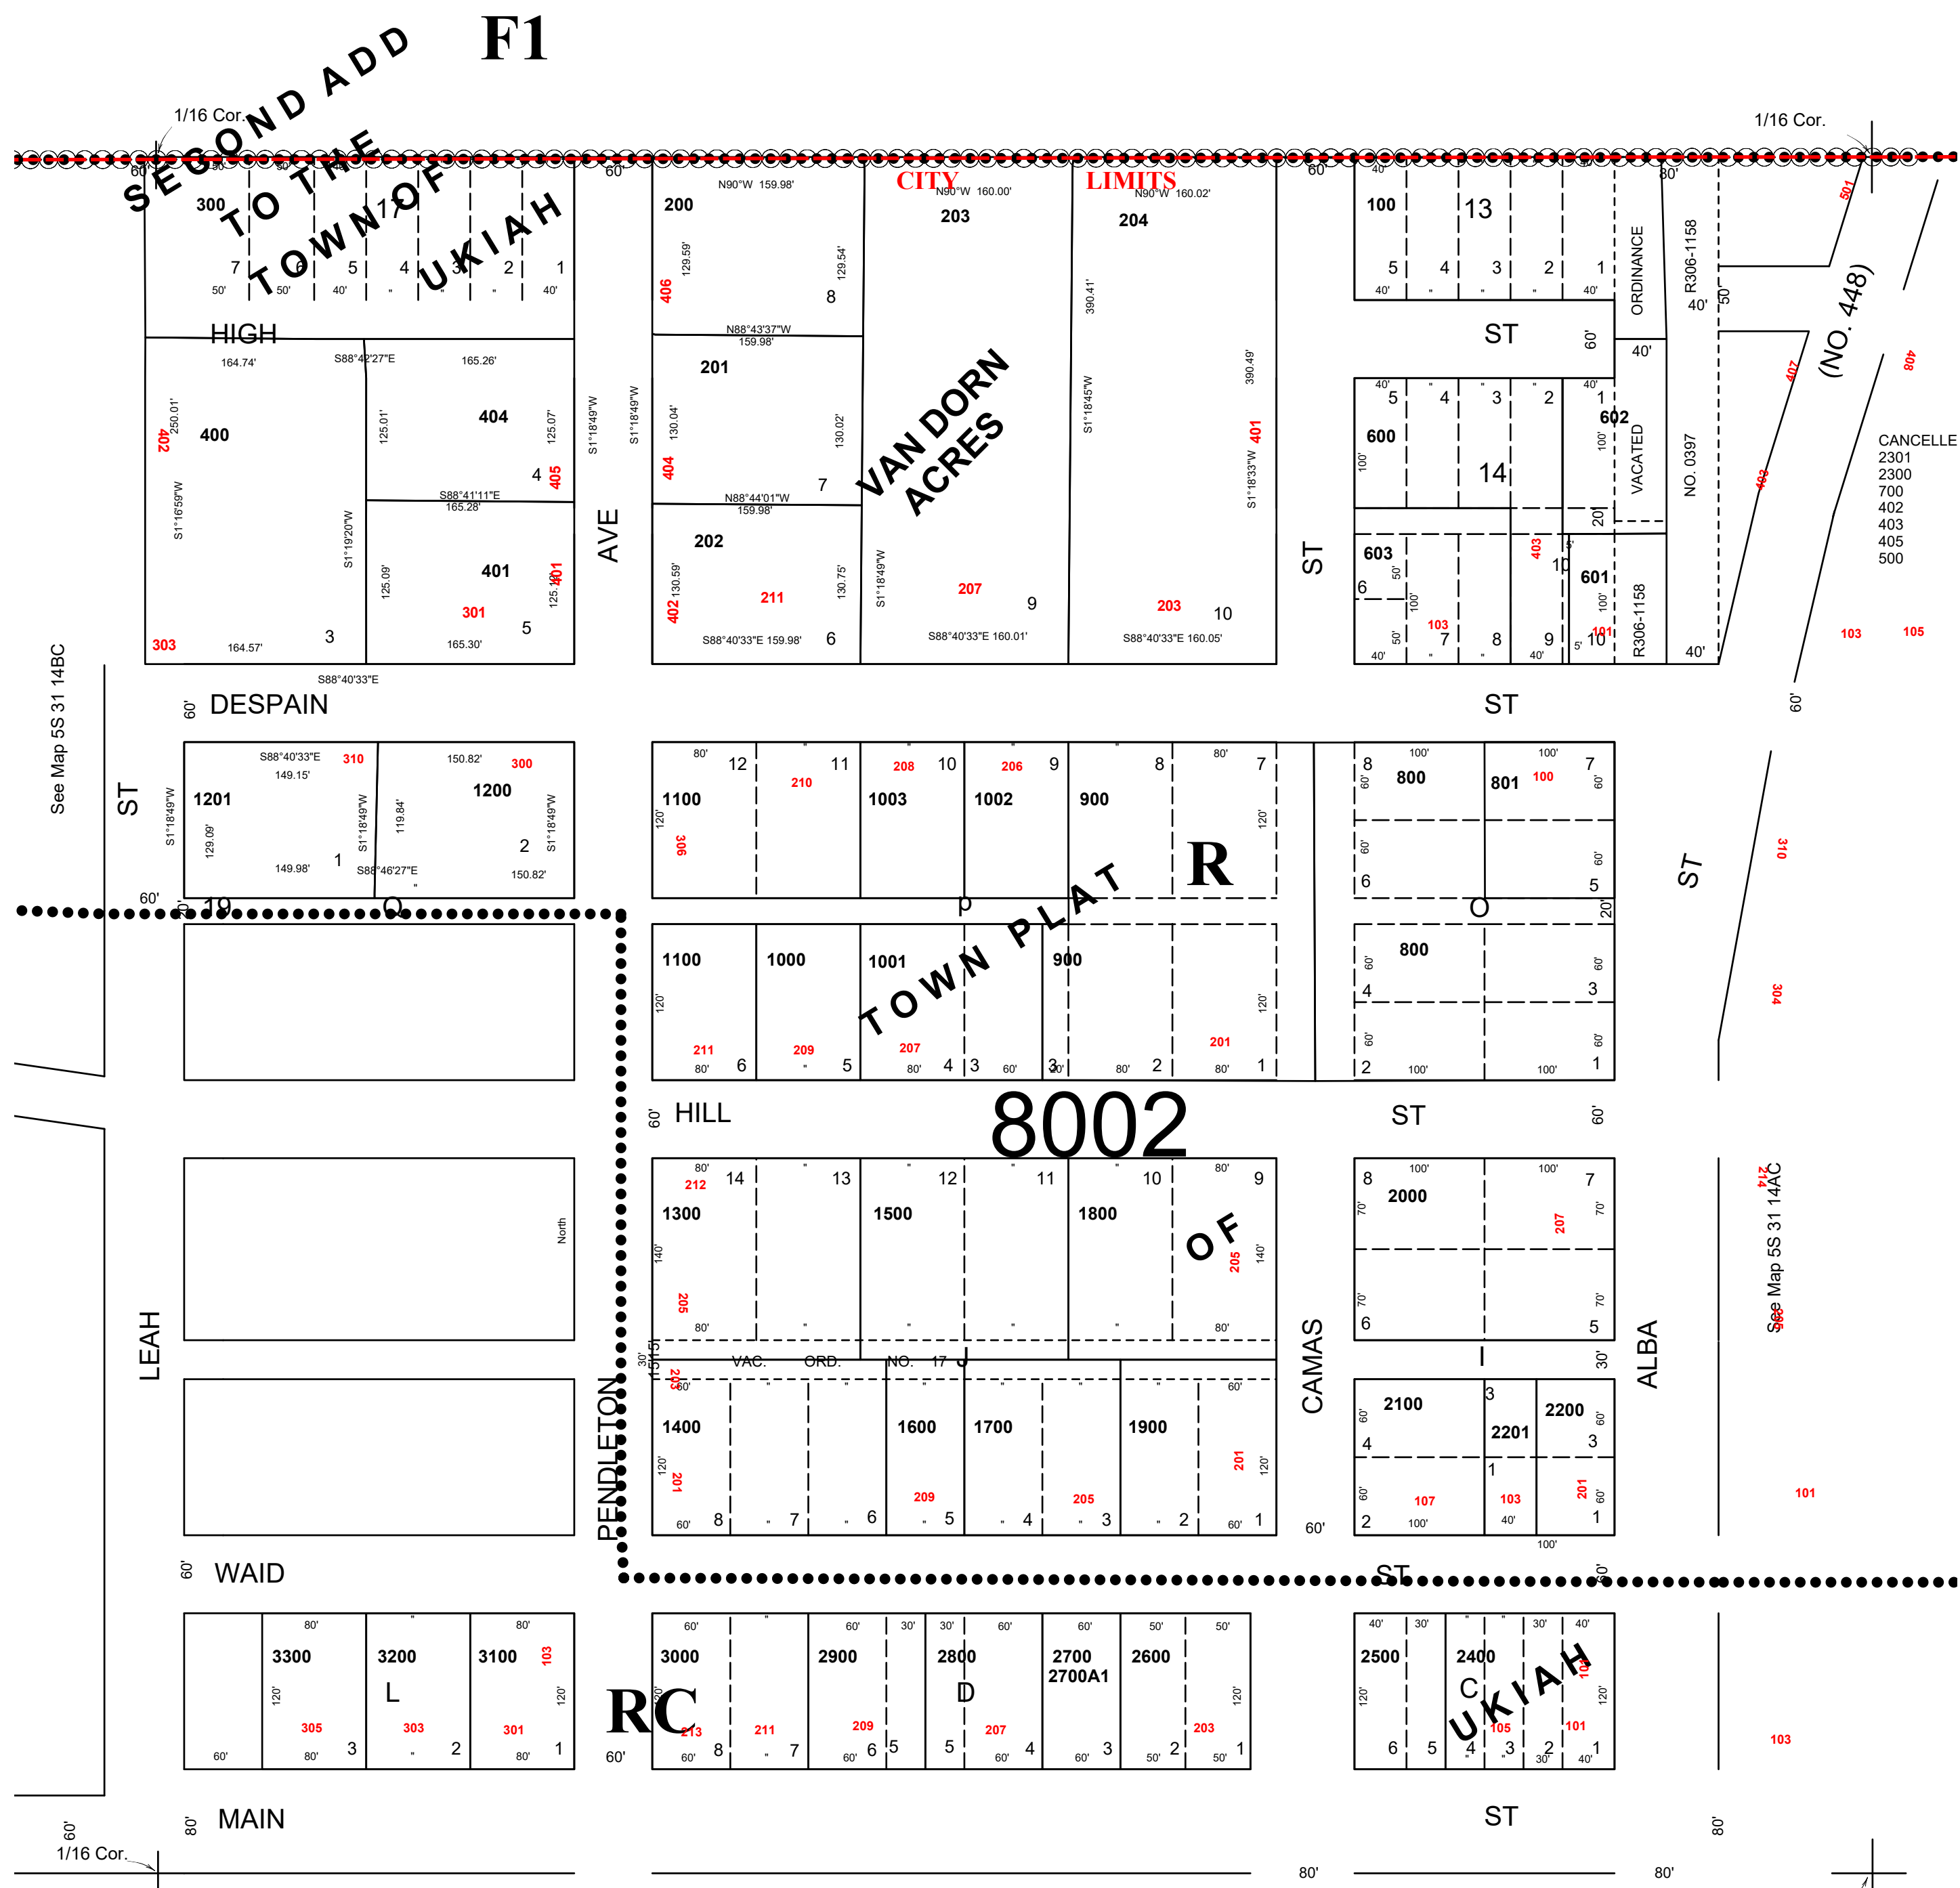

This map was prepared for Assessment purposes only.

SE 1/4 NW 1/4 SEC 14 T5S R 31E WM UMATILLA COUNTY, OR

SCALE: 1" = 100'

11/03/20

5S 31 14BD

AERIAL PHOTO NO. NZ-10P-89

City of Ukiah

URBAN GROWTH BOUNDARY

See Map 5S 31 14CA

See Map 5S 31 14AC

5S 31 14BD