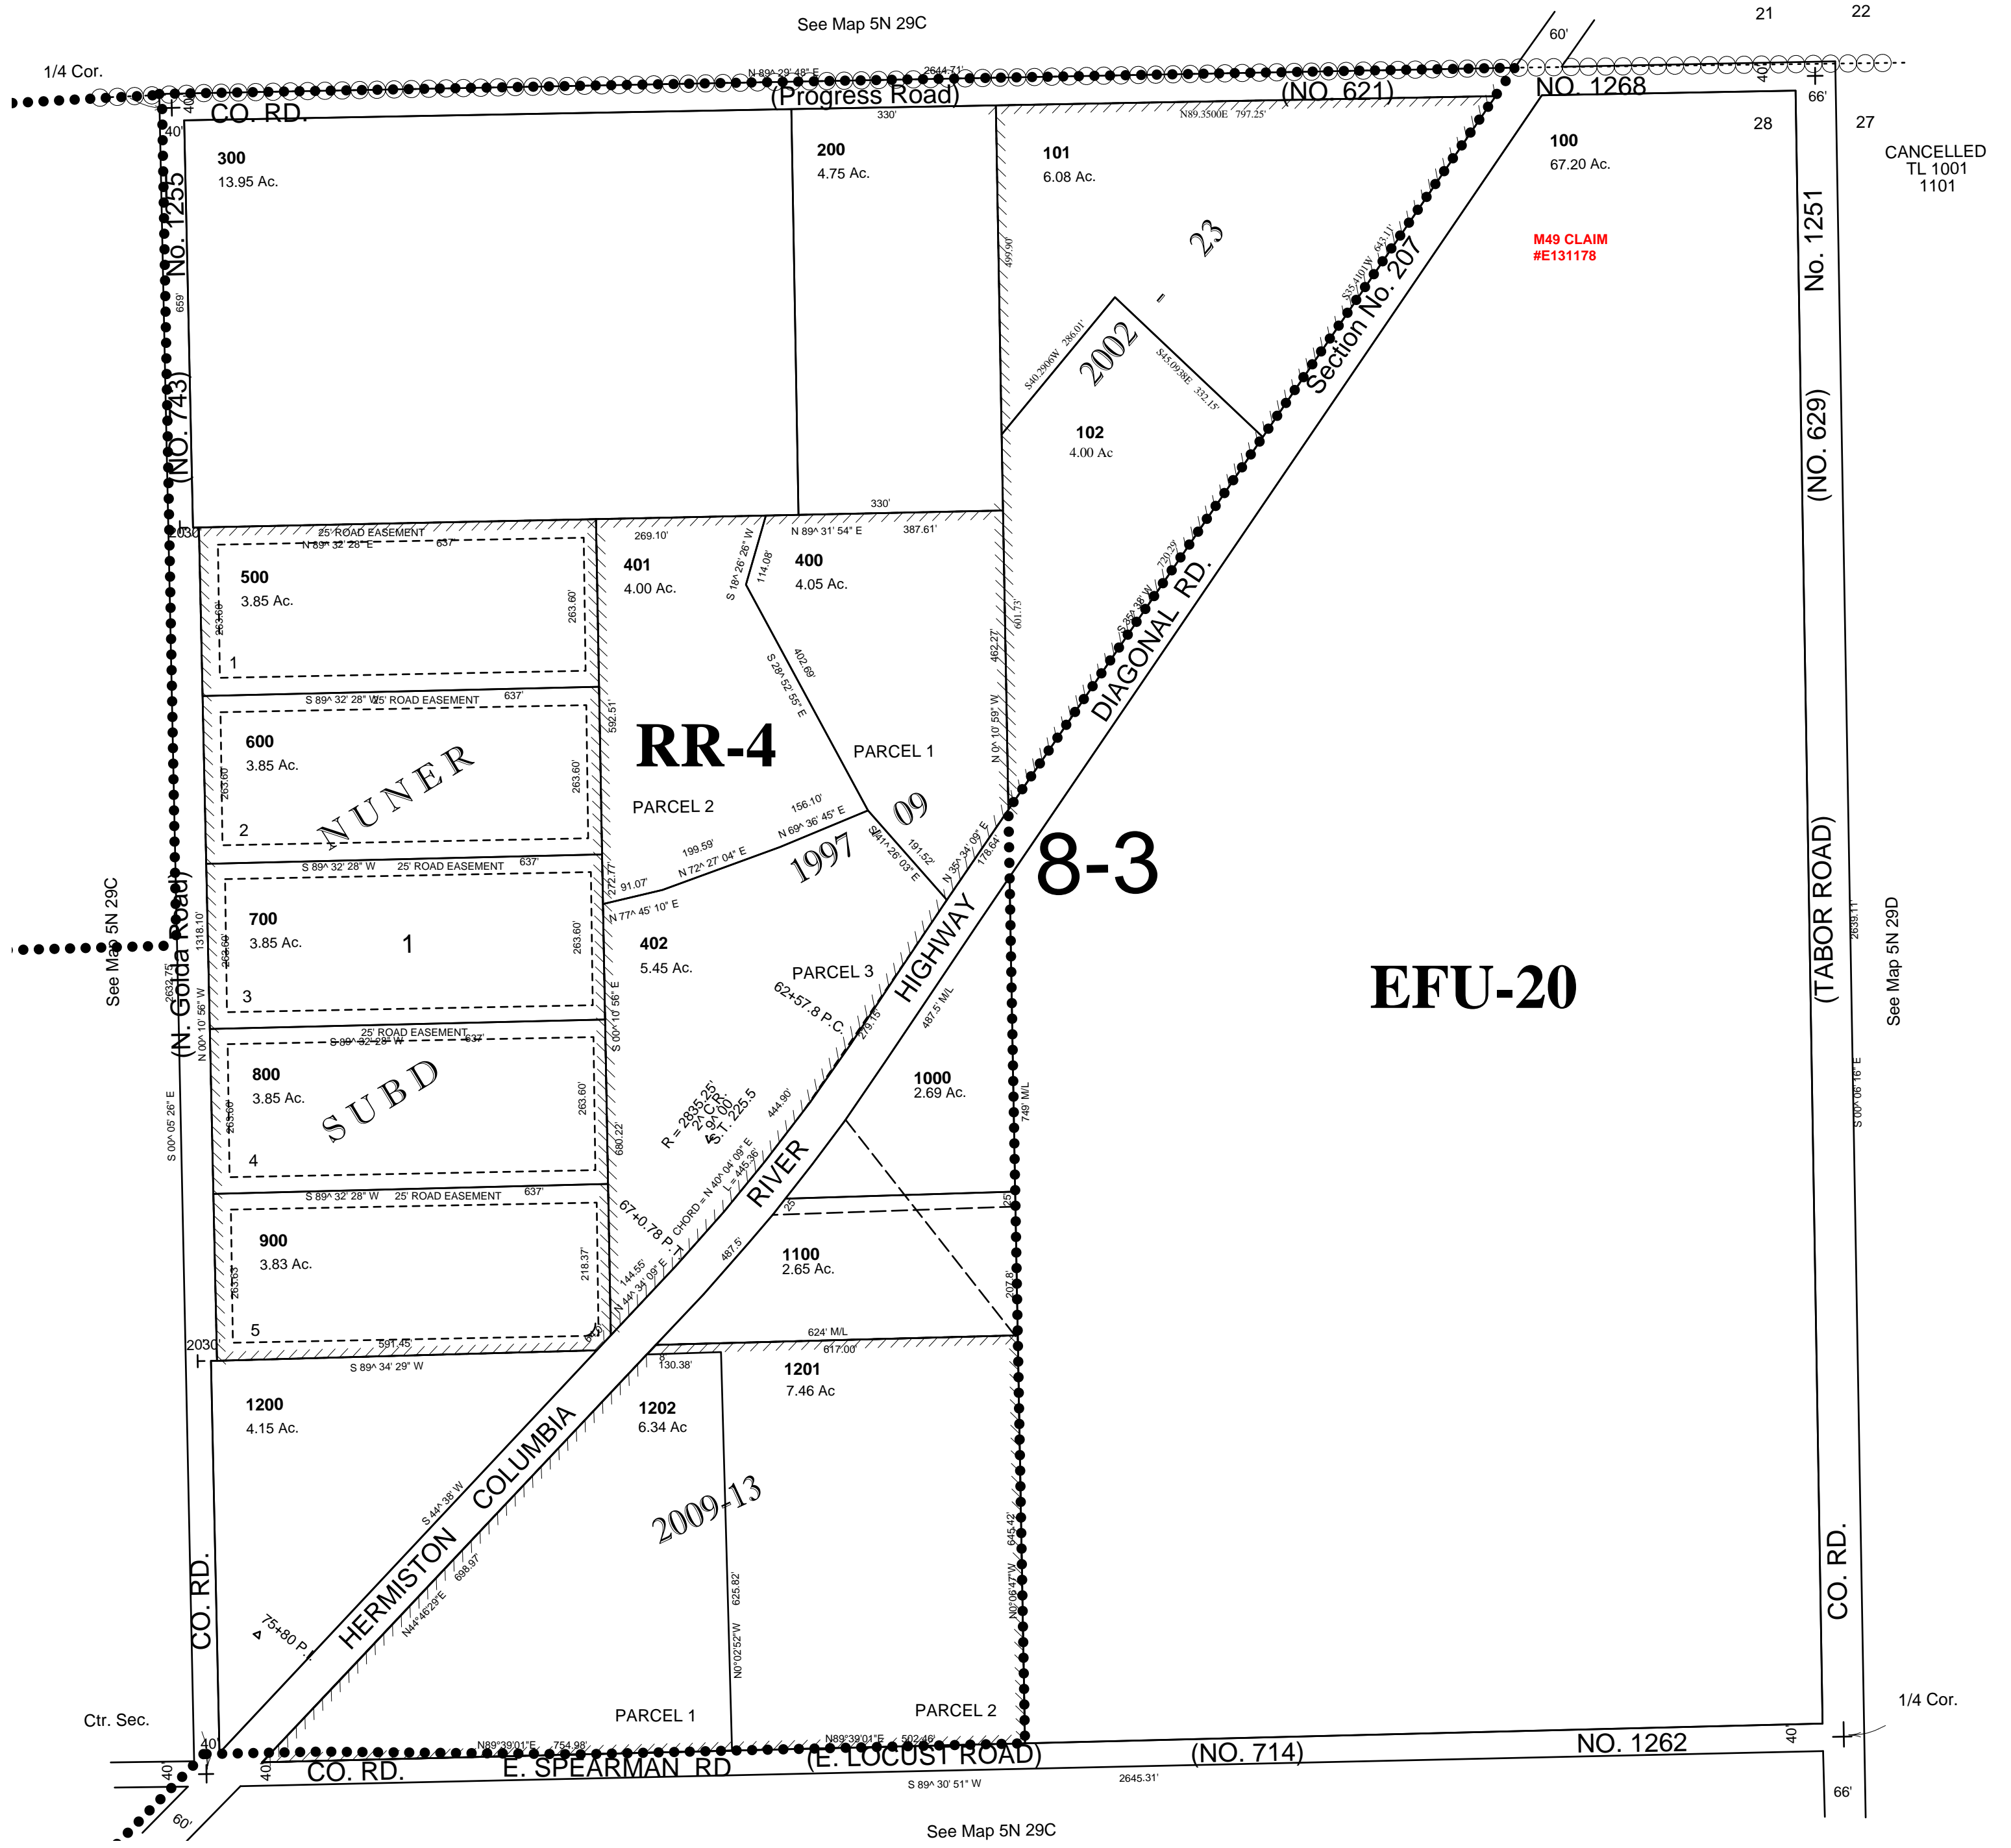

This map was prepared for Assessment purposes only.

NE 1/4 SEC 28 T 5N R 29 E WM  
UMATILLA COUNTY, OR

9/17/03

5N2928A  
AERIAL PHOTO NO. IP - 99

SCALE: 1" = 200'

CANCELLED  
TL 1001  
1101

See Map 5N 29D

1/4 Cor.

5N2928A