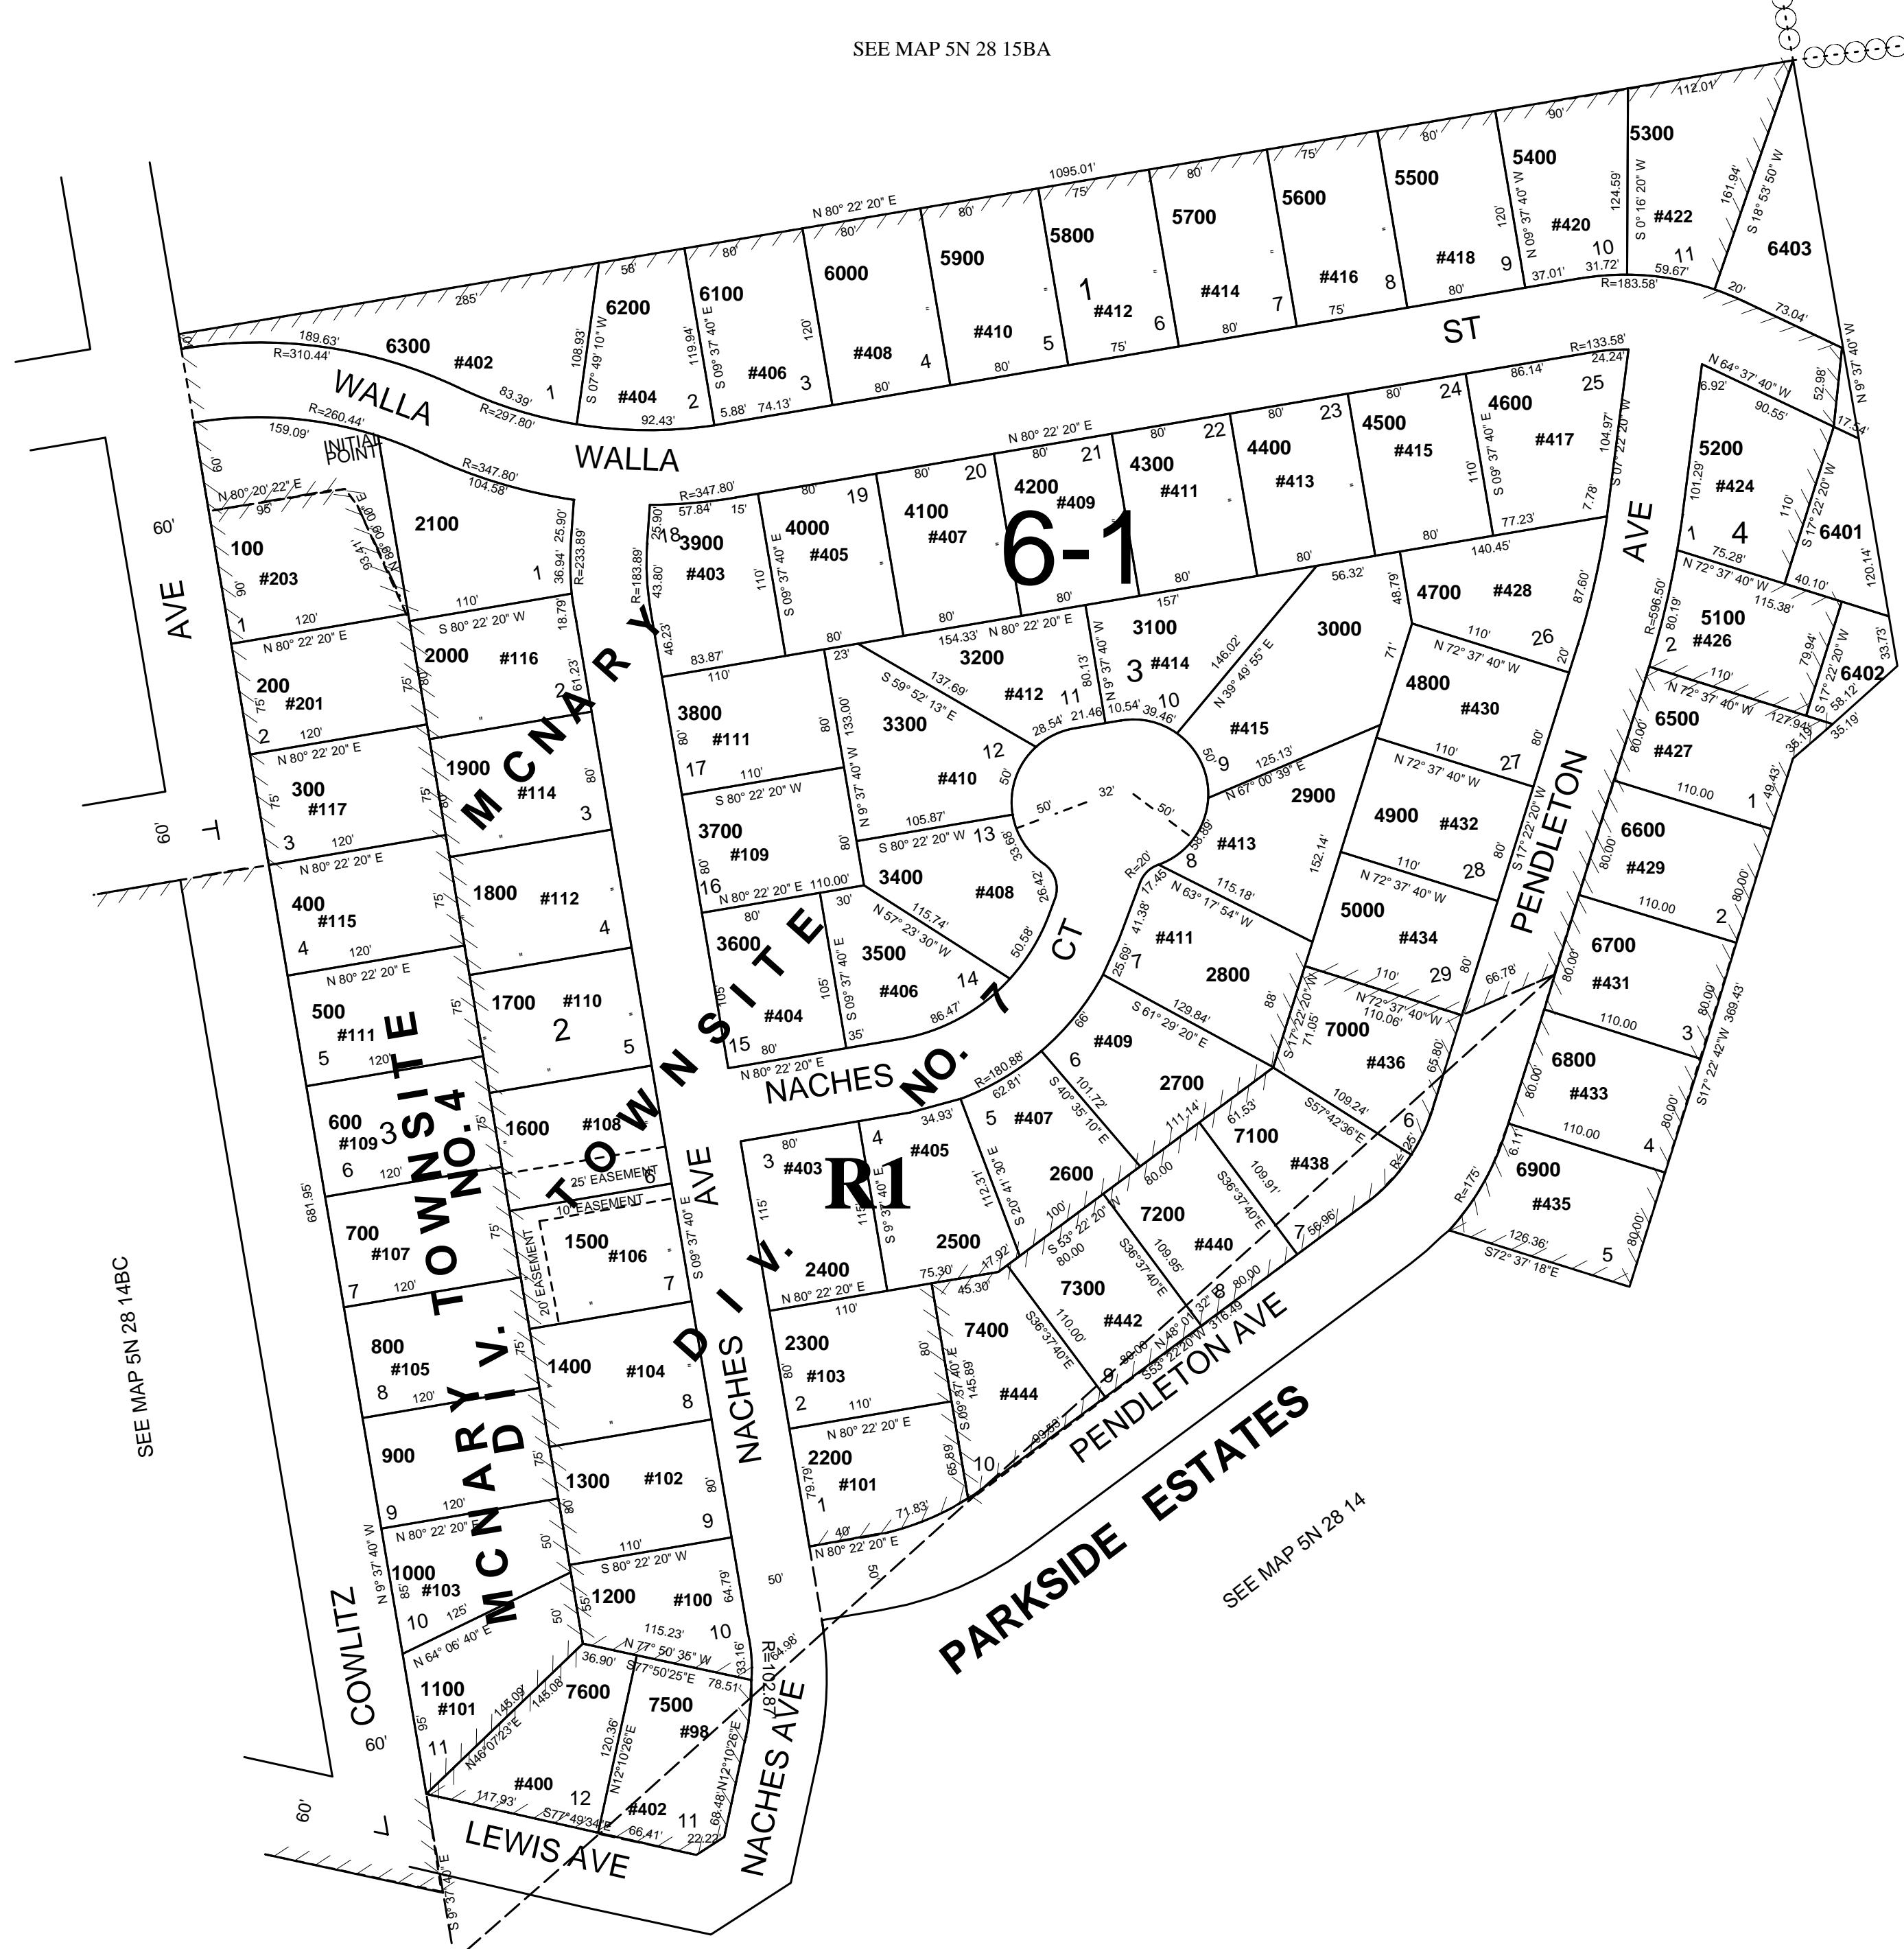

This map was prepared for Assessment purposes only.

SE1/4 NW1/4 SEC 14 T 5N R 28E WM UMATILLA COUNTY, OR

SCALE: 1" = 100'

1-02-04

5N2814BD

CITY OF UMATILLA

McNary Townsite Div No 4

McNary Townsite Div No 7

Aerial Photo No. 1P-60

SEE MAP 5N 28 15BA

SEE MAP 5N 28 14BC

SEE MAP 5N 28 14

SEE MAP 5N 28 14

5N2814BD