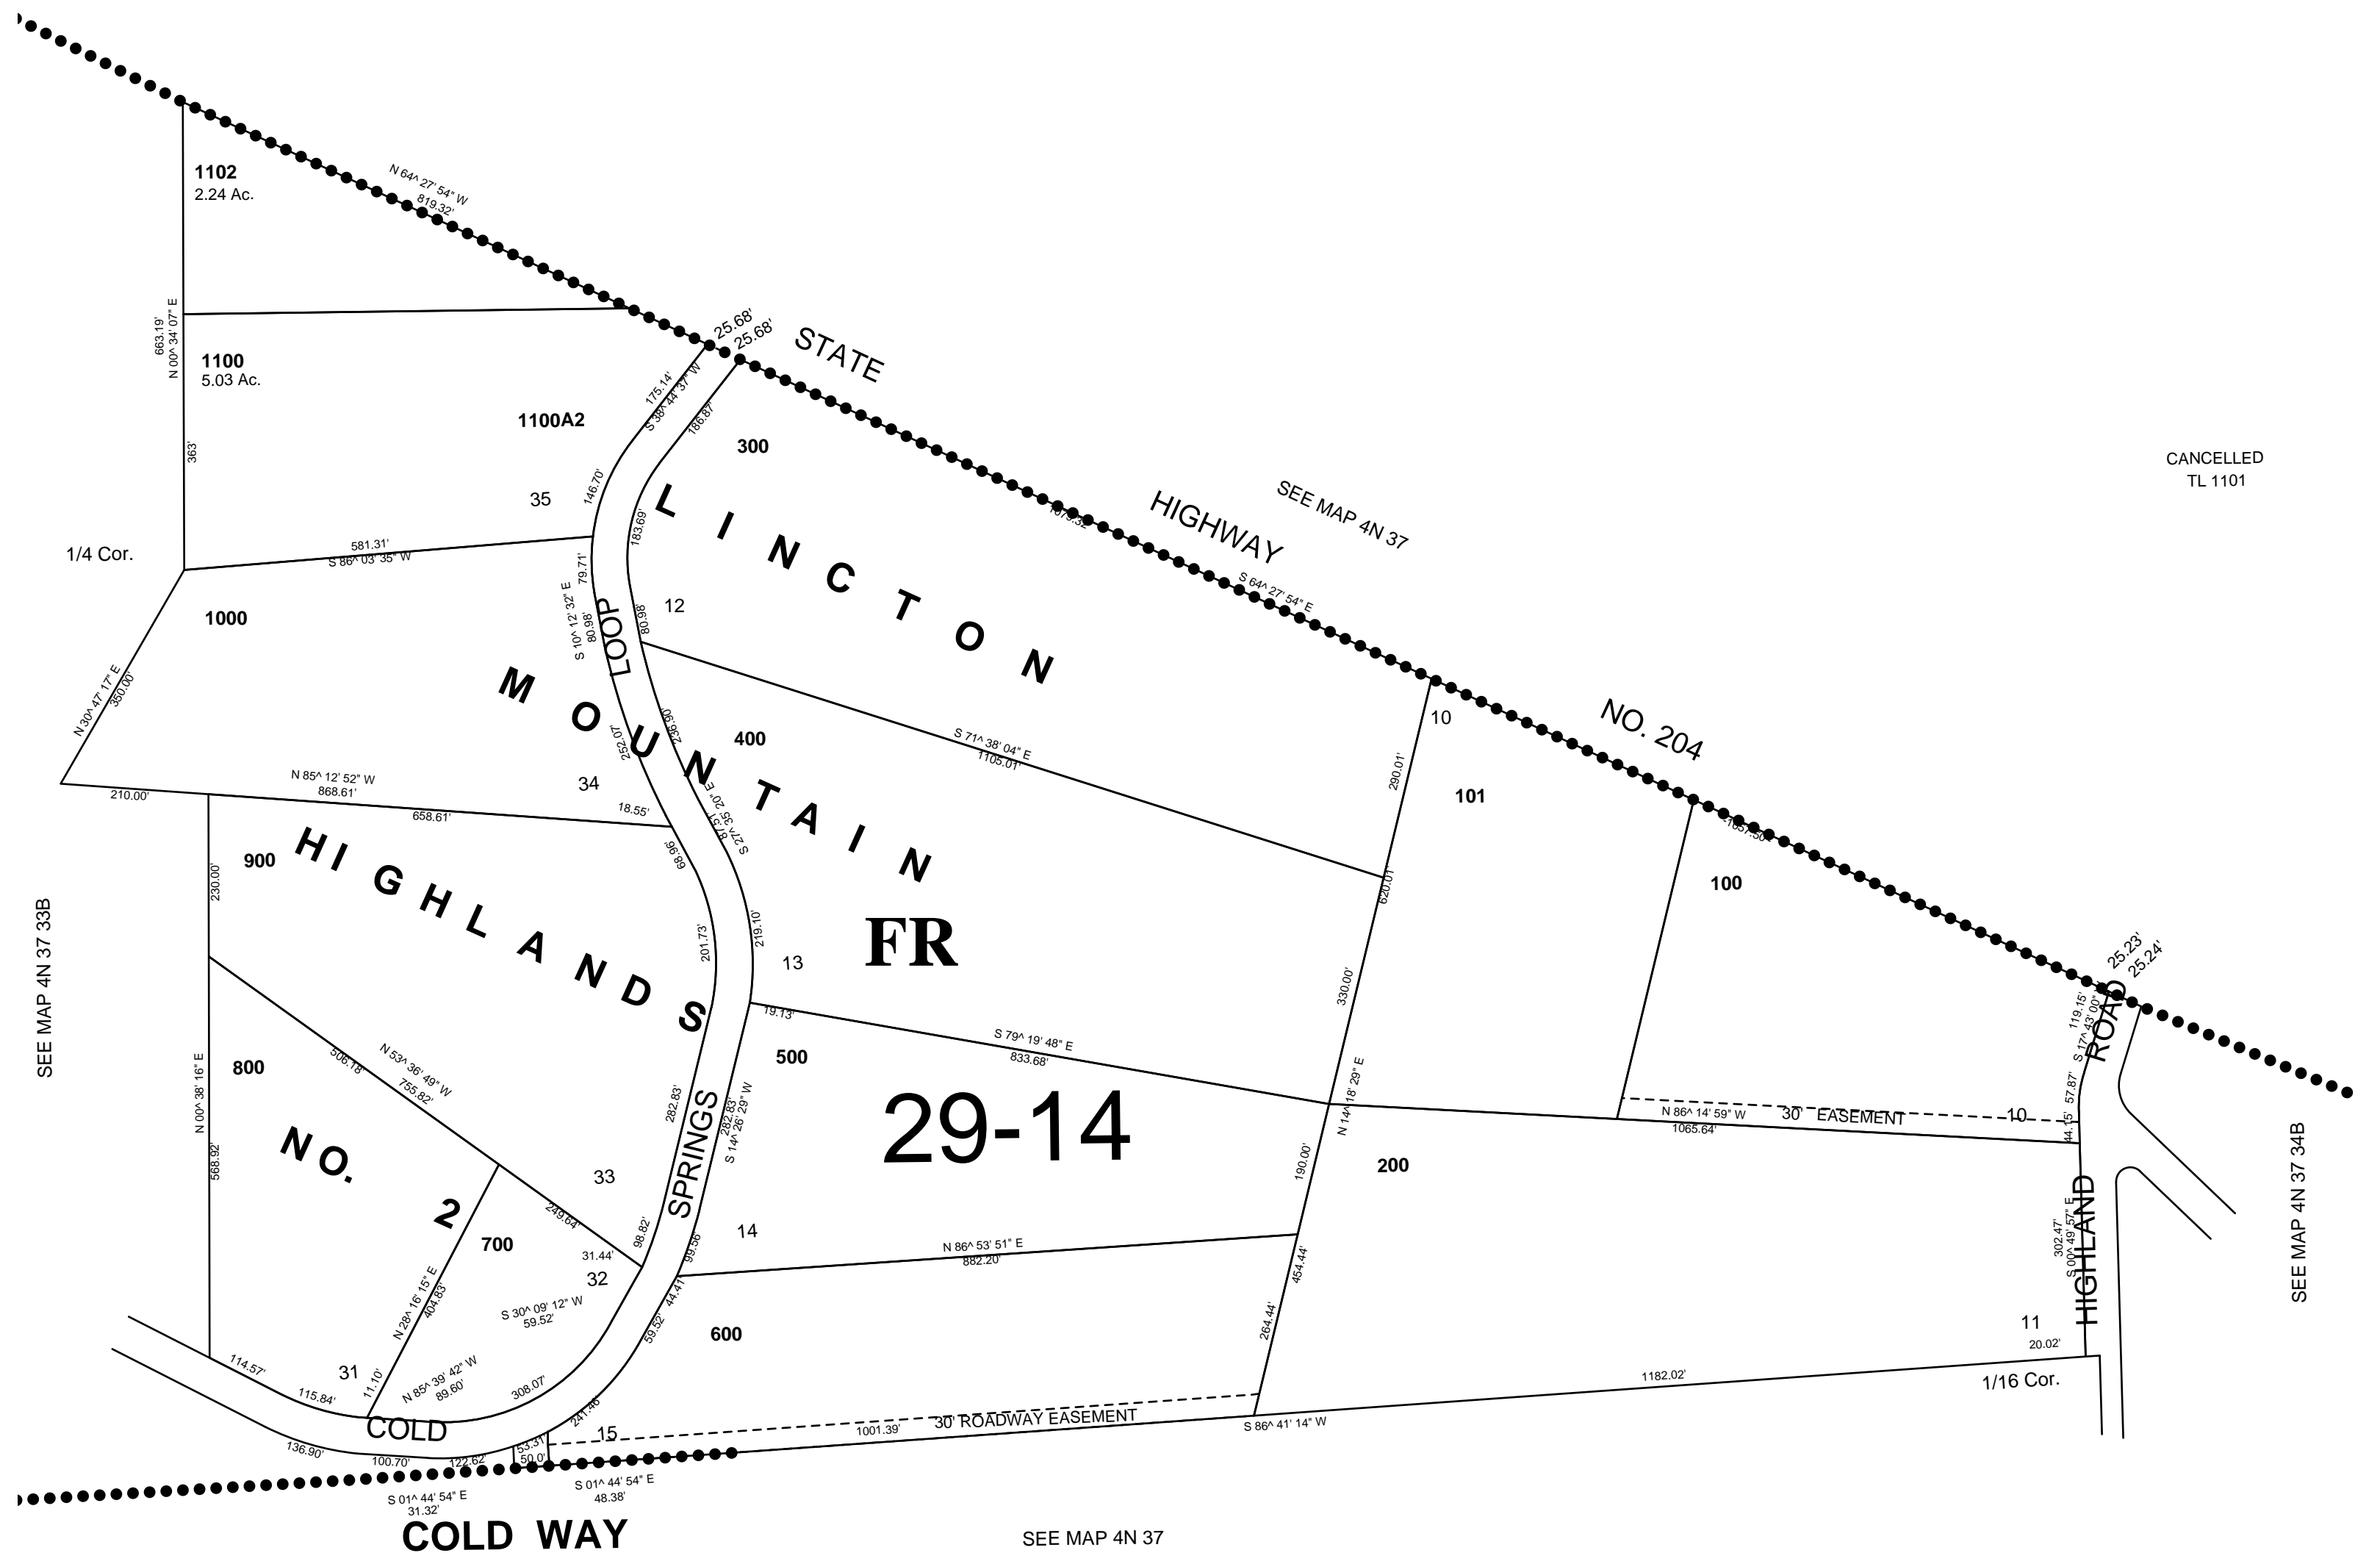

This map was prepared for Assessment and Taxation purposes only and has NOT been prepared for legal, engineering or surveying purposes.

NE1/4 SEC 33 T4N R37E WM  
UMATILLA COUNTY, OR  
SCALE: 1" = 200

4N 37 33A

CANCELLED  
TL 1101

SEE MAP 4N 37 33B

SEE MAP 4N 37

SEE MAP 4N 37 34B

4N 37 33A