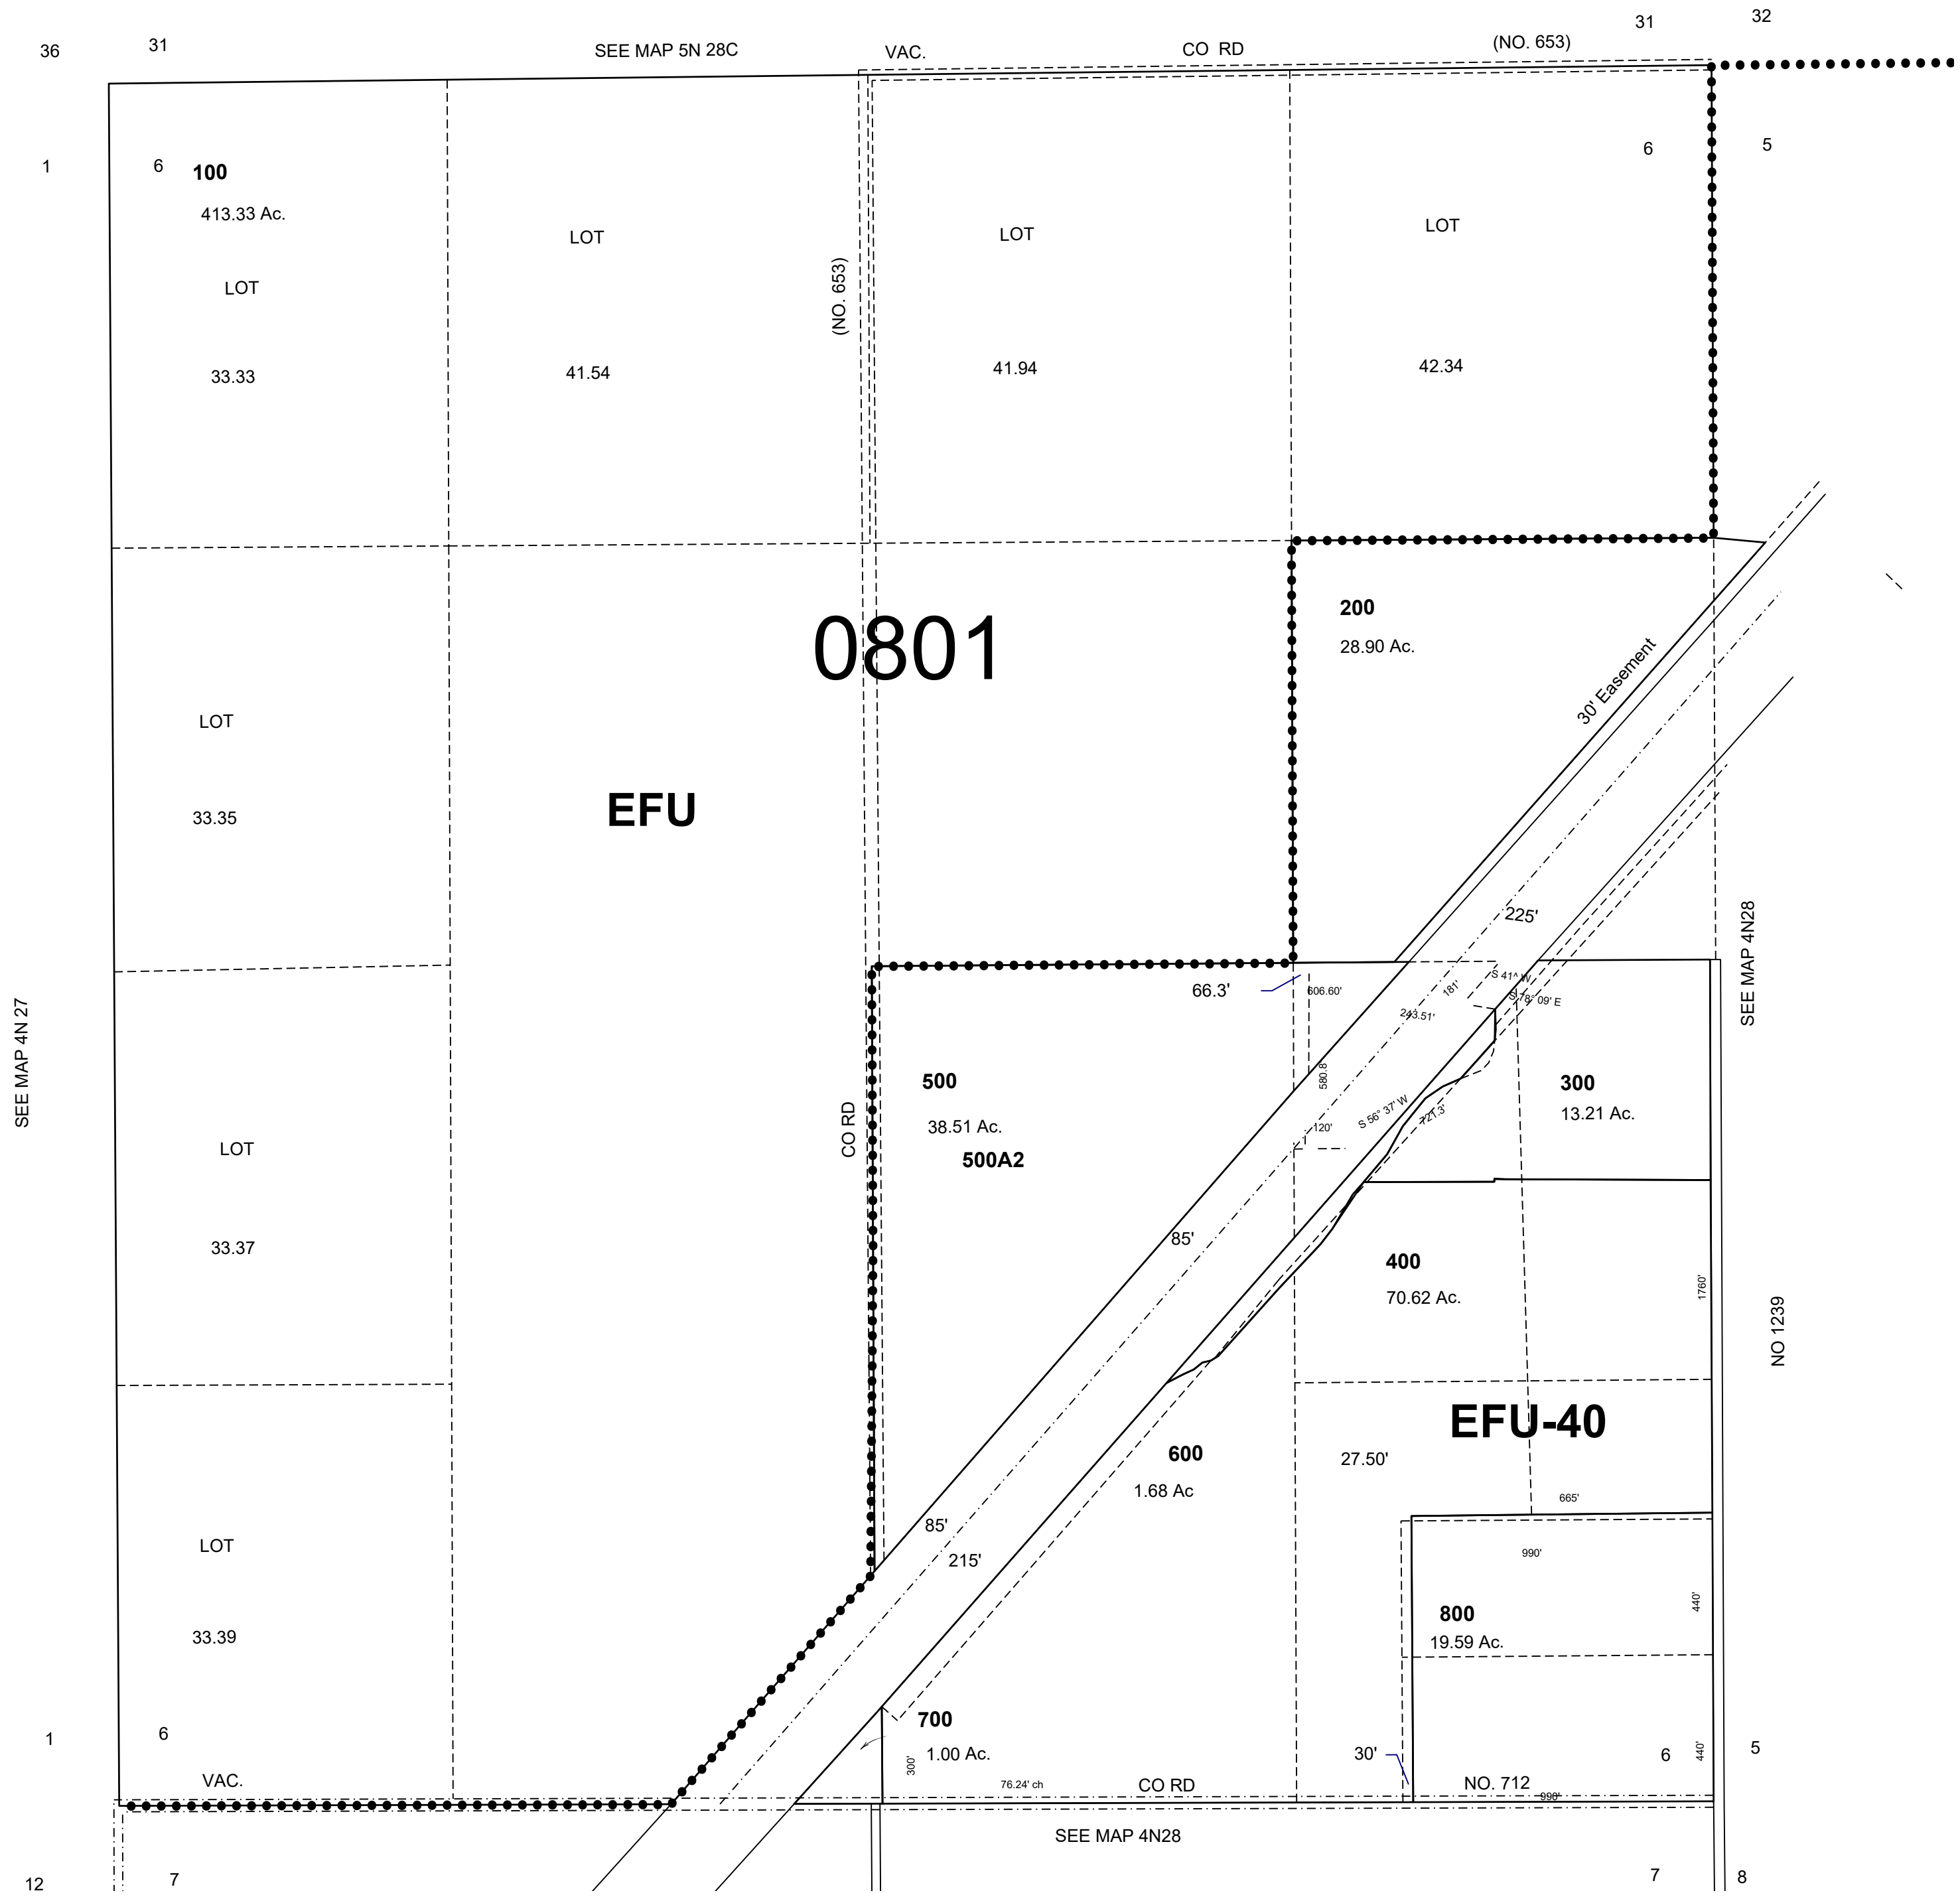

This map was prepared for Assessment & Taxation purposes only and was NOT prepared nor is it suitable for legal, engineering or surveying purposes.

SEC 6 T4N R28E WM UMATILLA COUNTY, OR

4N2806

SCALE: 1" = 400'