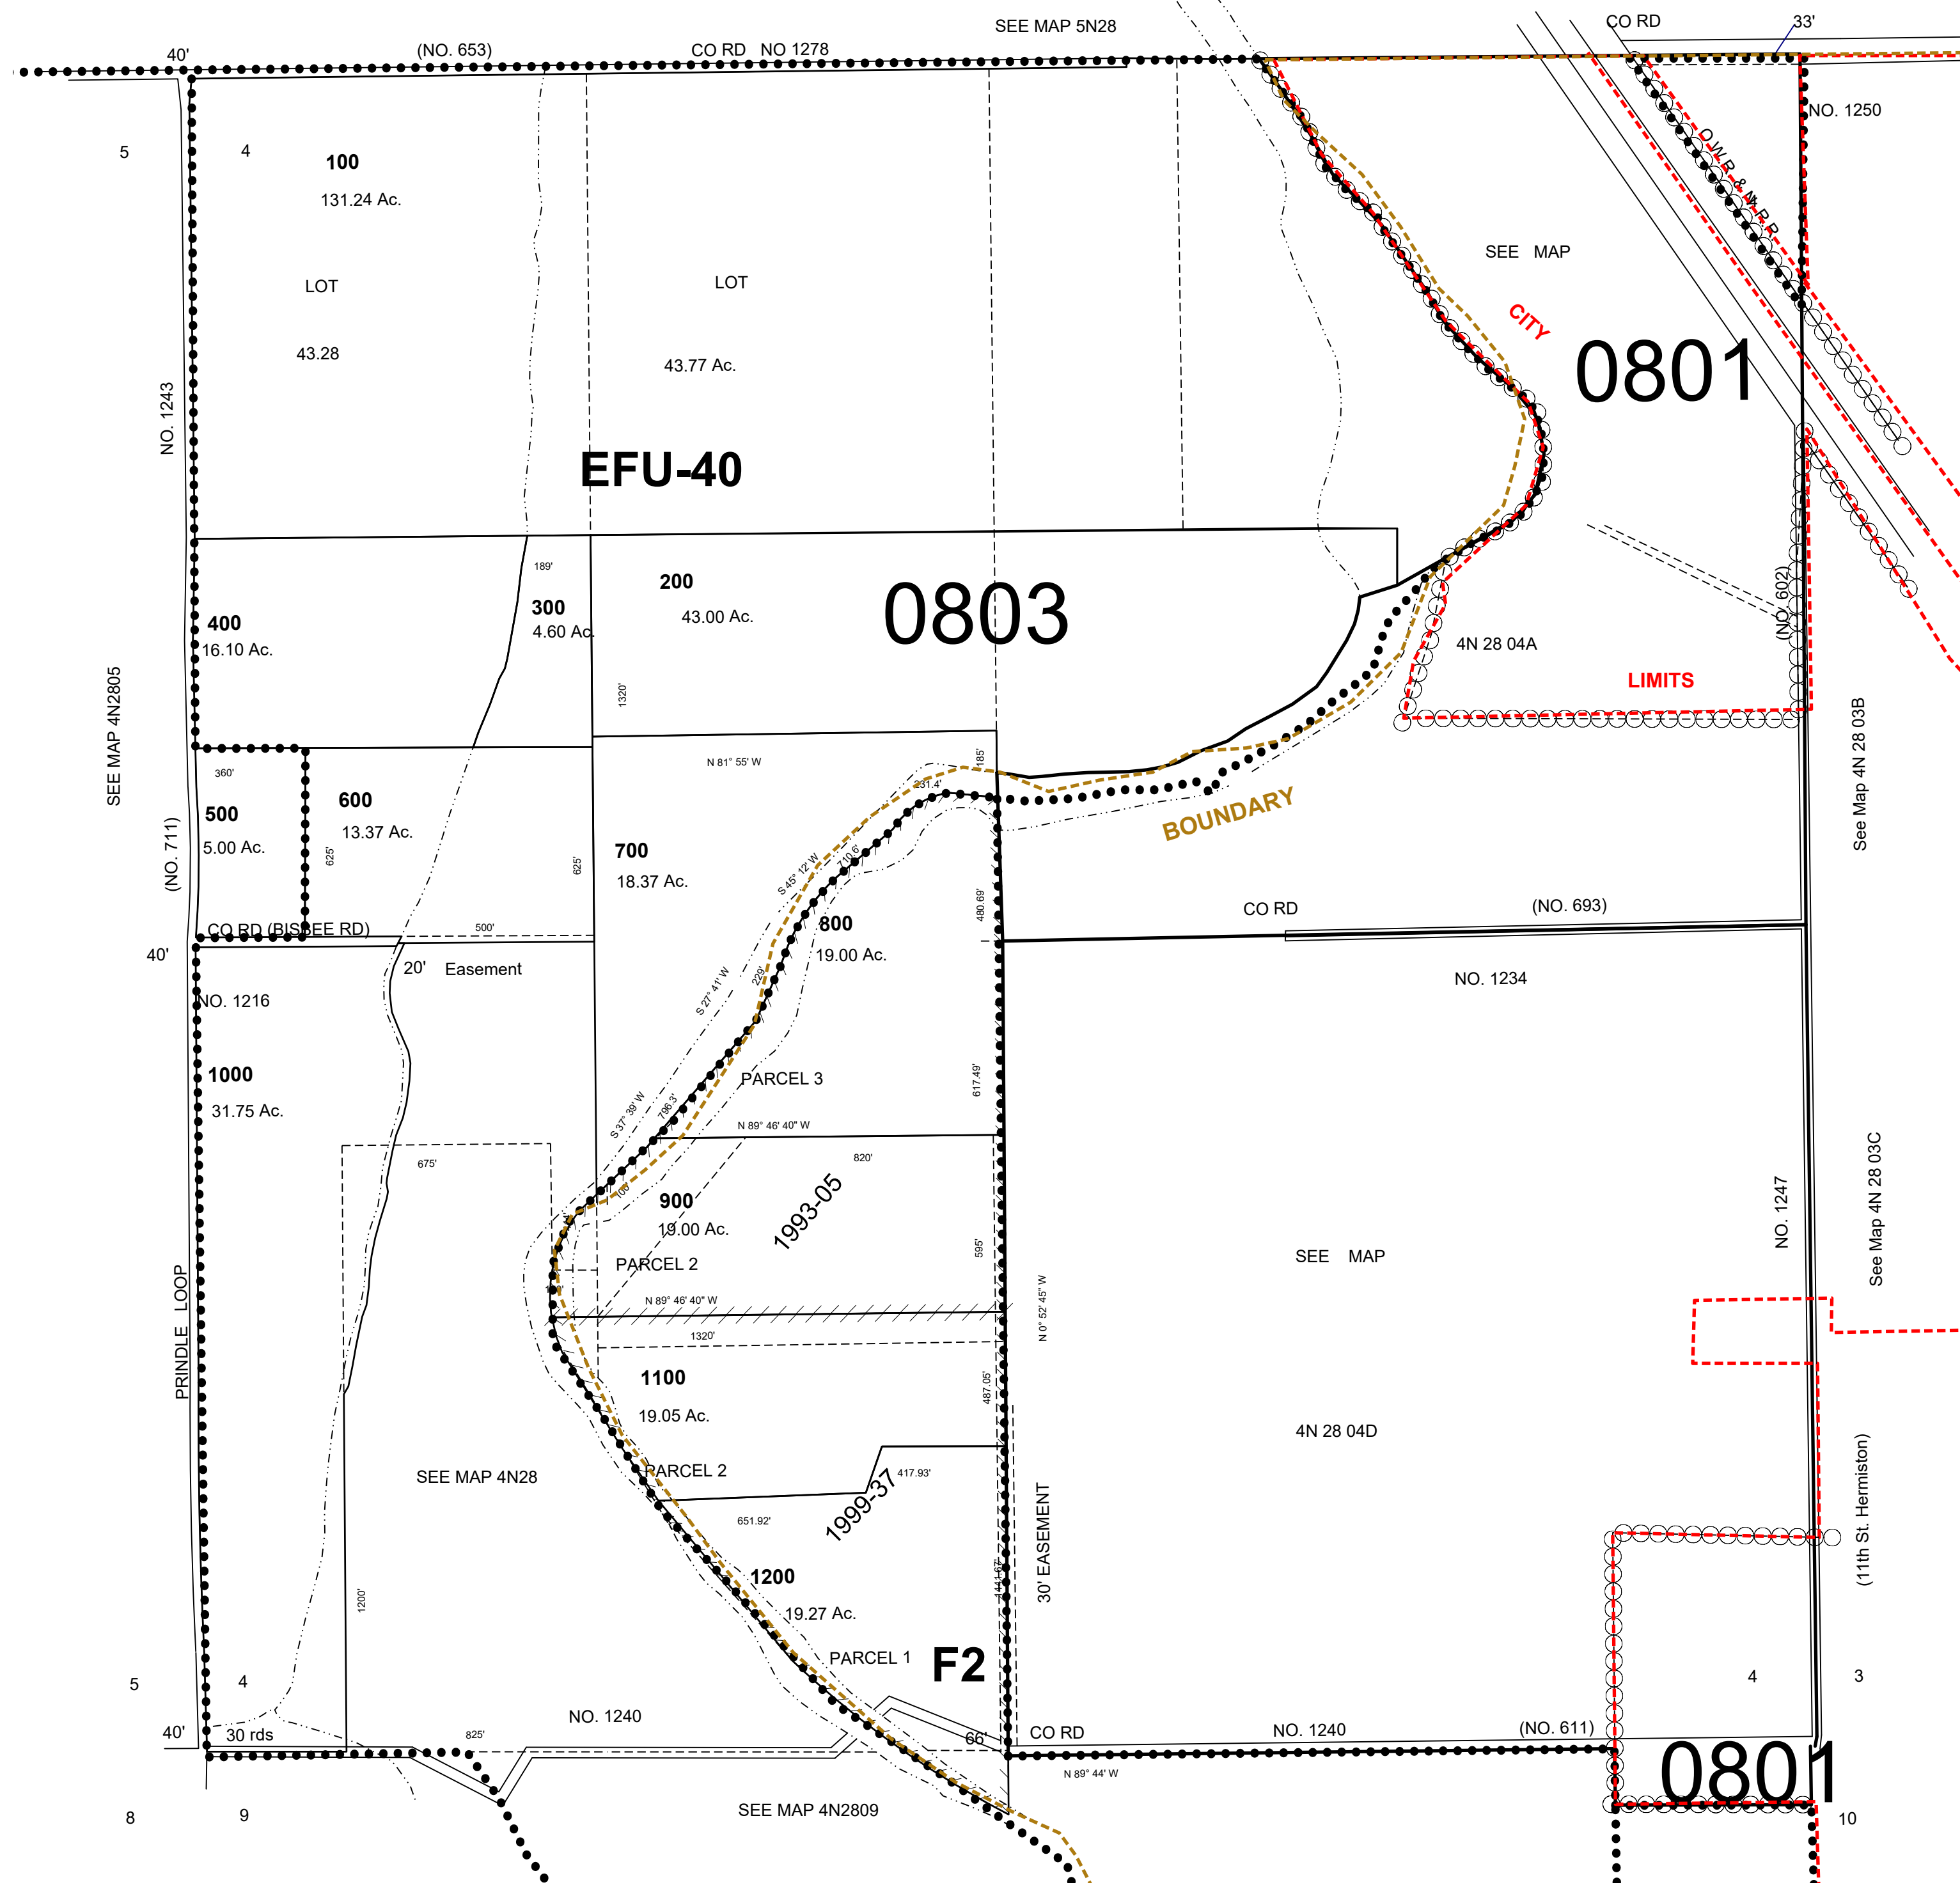

This map was prepared for Assessment & Taxation purposes only and was NOT prepared nor is it suitable for legal, engineering or surveying purposes.

SEC 4 T4N R28E WM UMATILLA COUNTY, OR

4N2804

SCALE: 1" = 400'

REVISED: 04-19-2021

4N2804