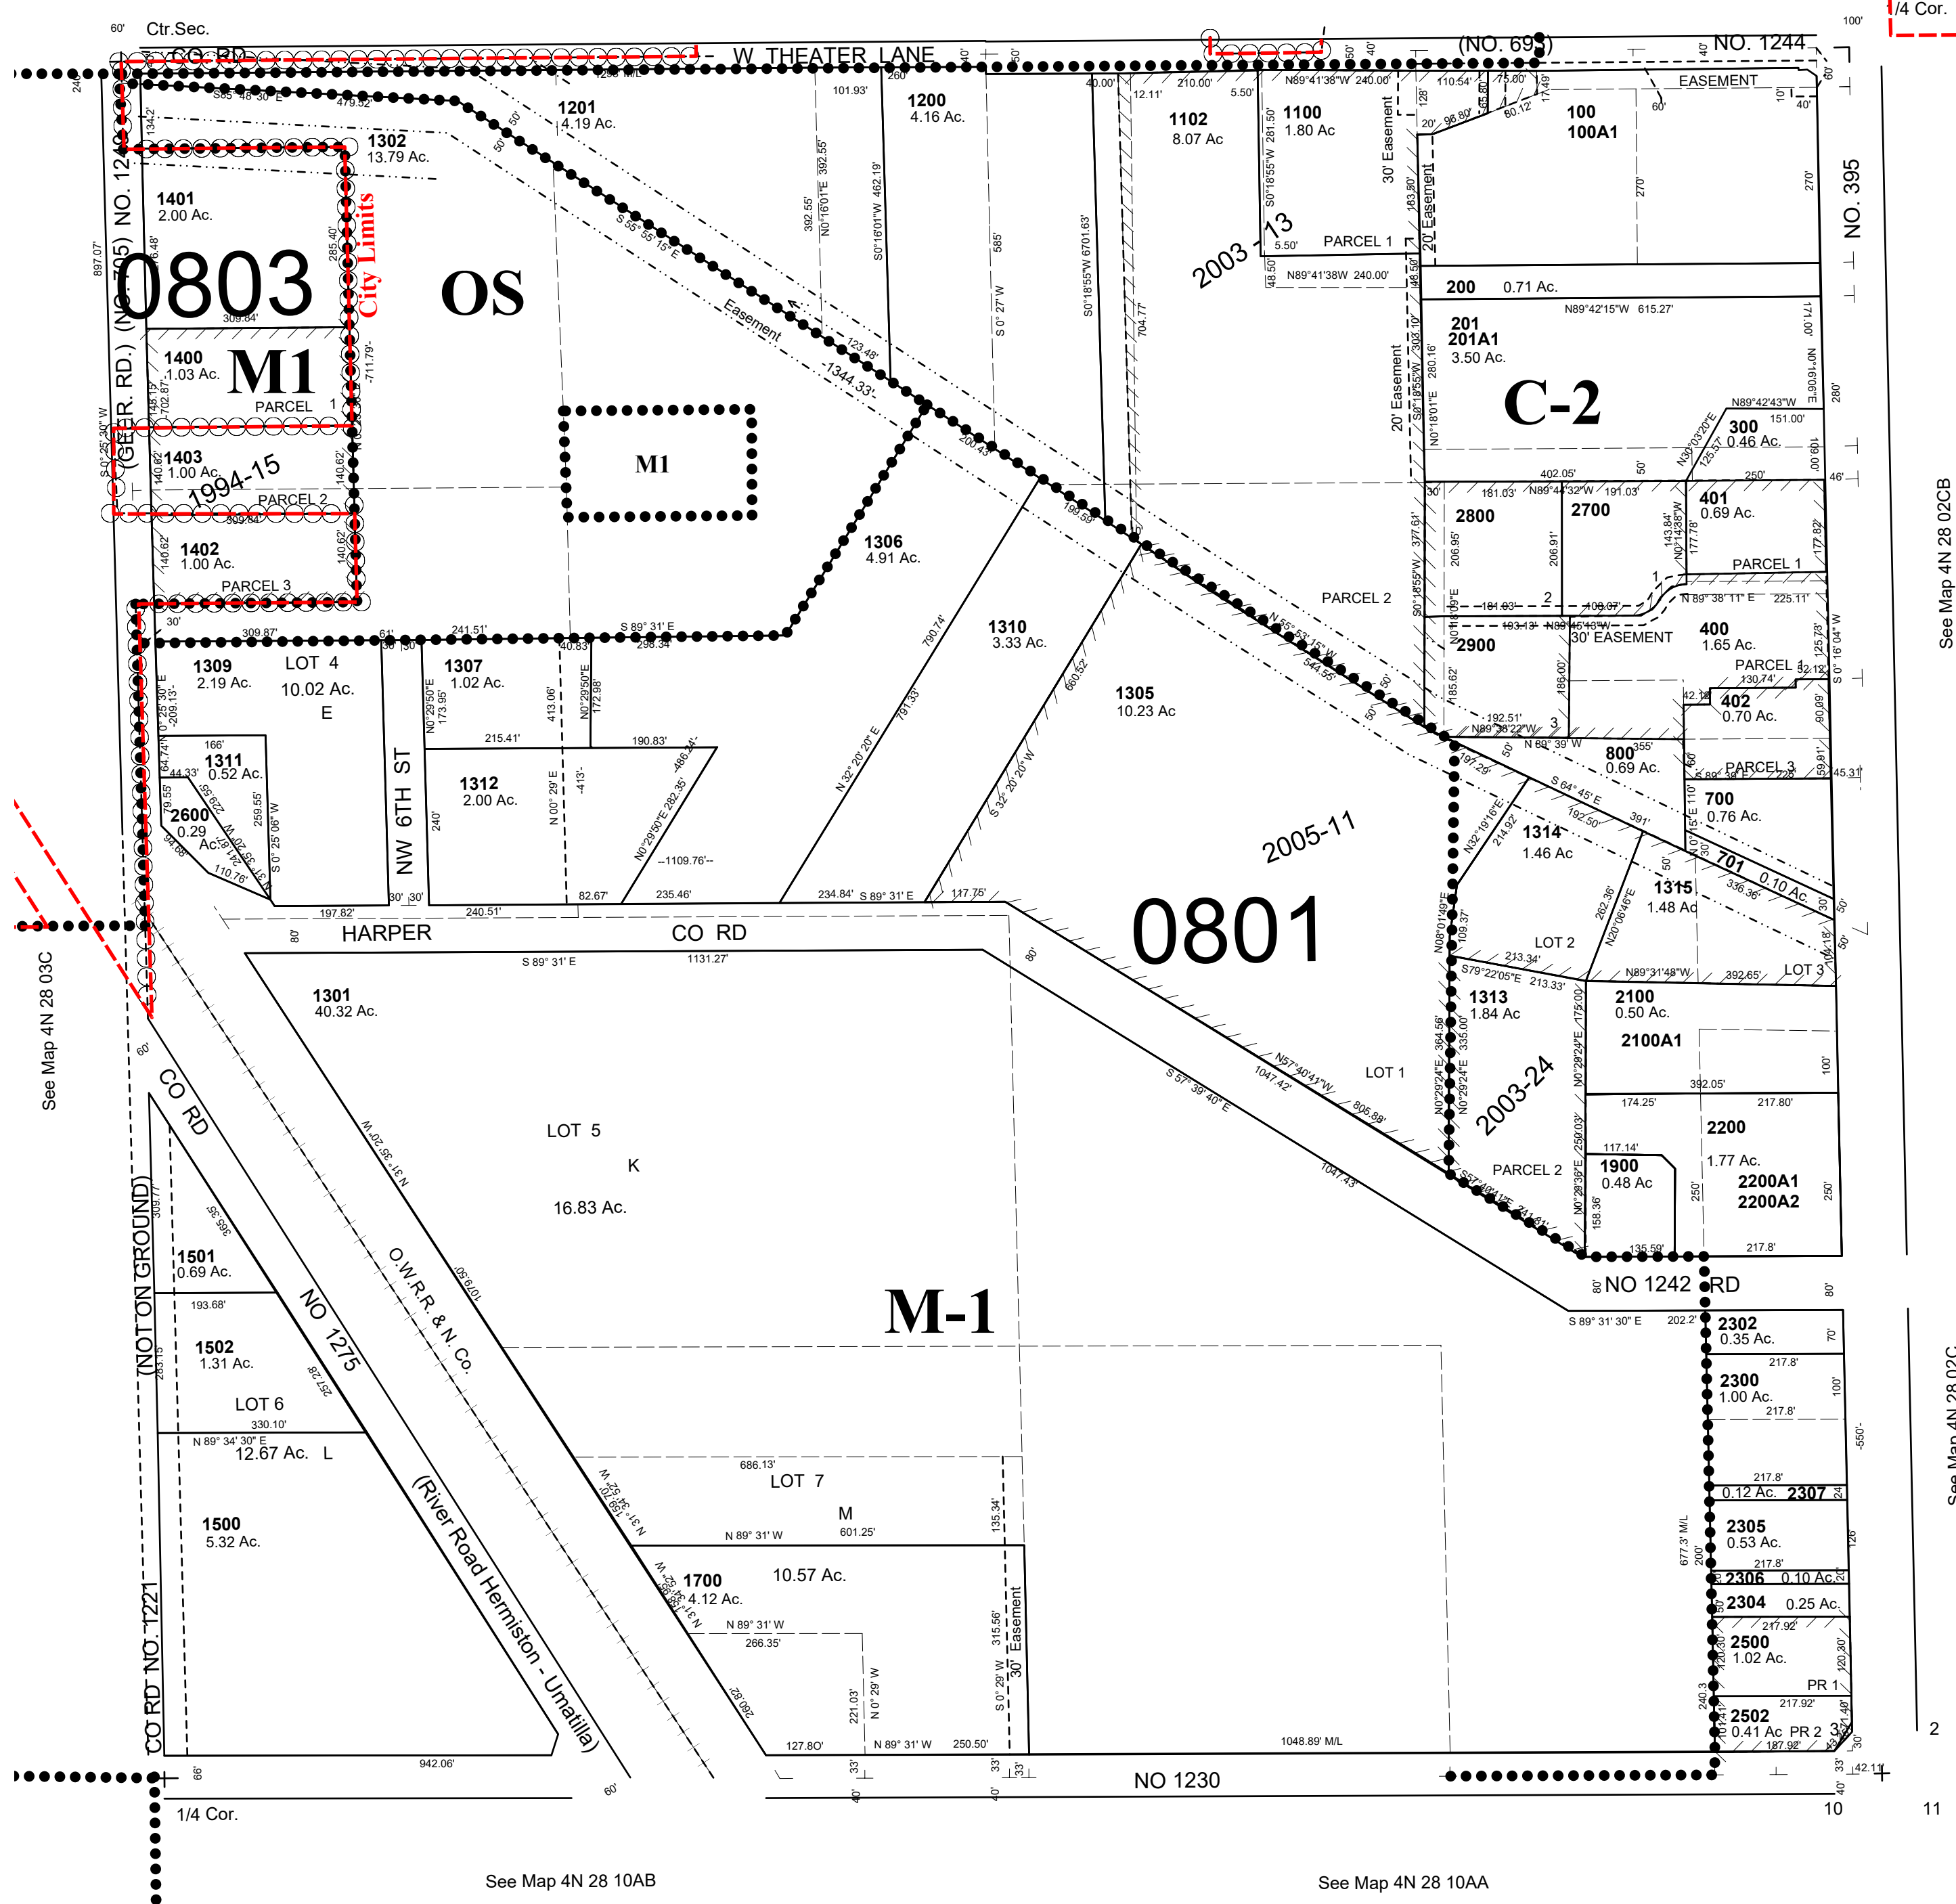

This map was prepared for Assessment purposes only.

SE1/4 SEC 3 T4N R28E WM UMATILLA COUNTY, OR

SCALE: 1" = 200'

2/9/21

4N2803D

Hermiston City & Urban Growth Area

Area subject to Airport Hazard Overlay Zone

See Map 4N 28 03A

See Map 4N 28 02CB

See Map 4N 28 02CC

See Map 4N 28 10AB

See Map 4N 28 10AA

4N2803D