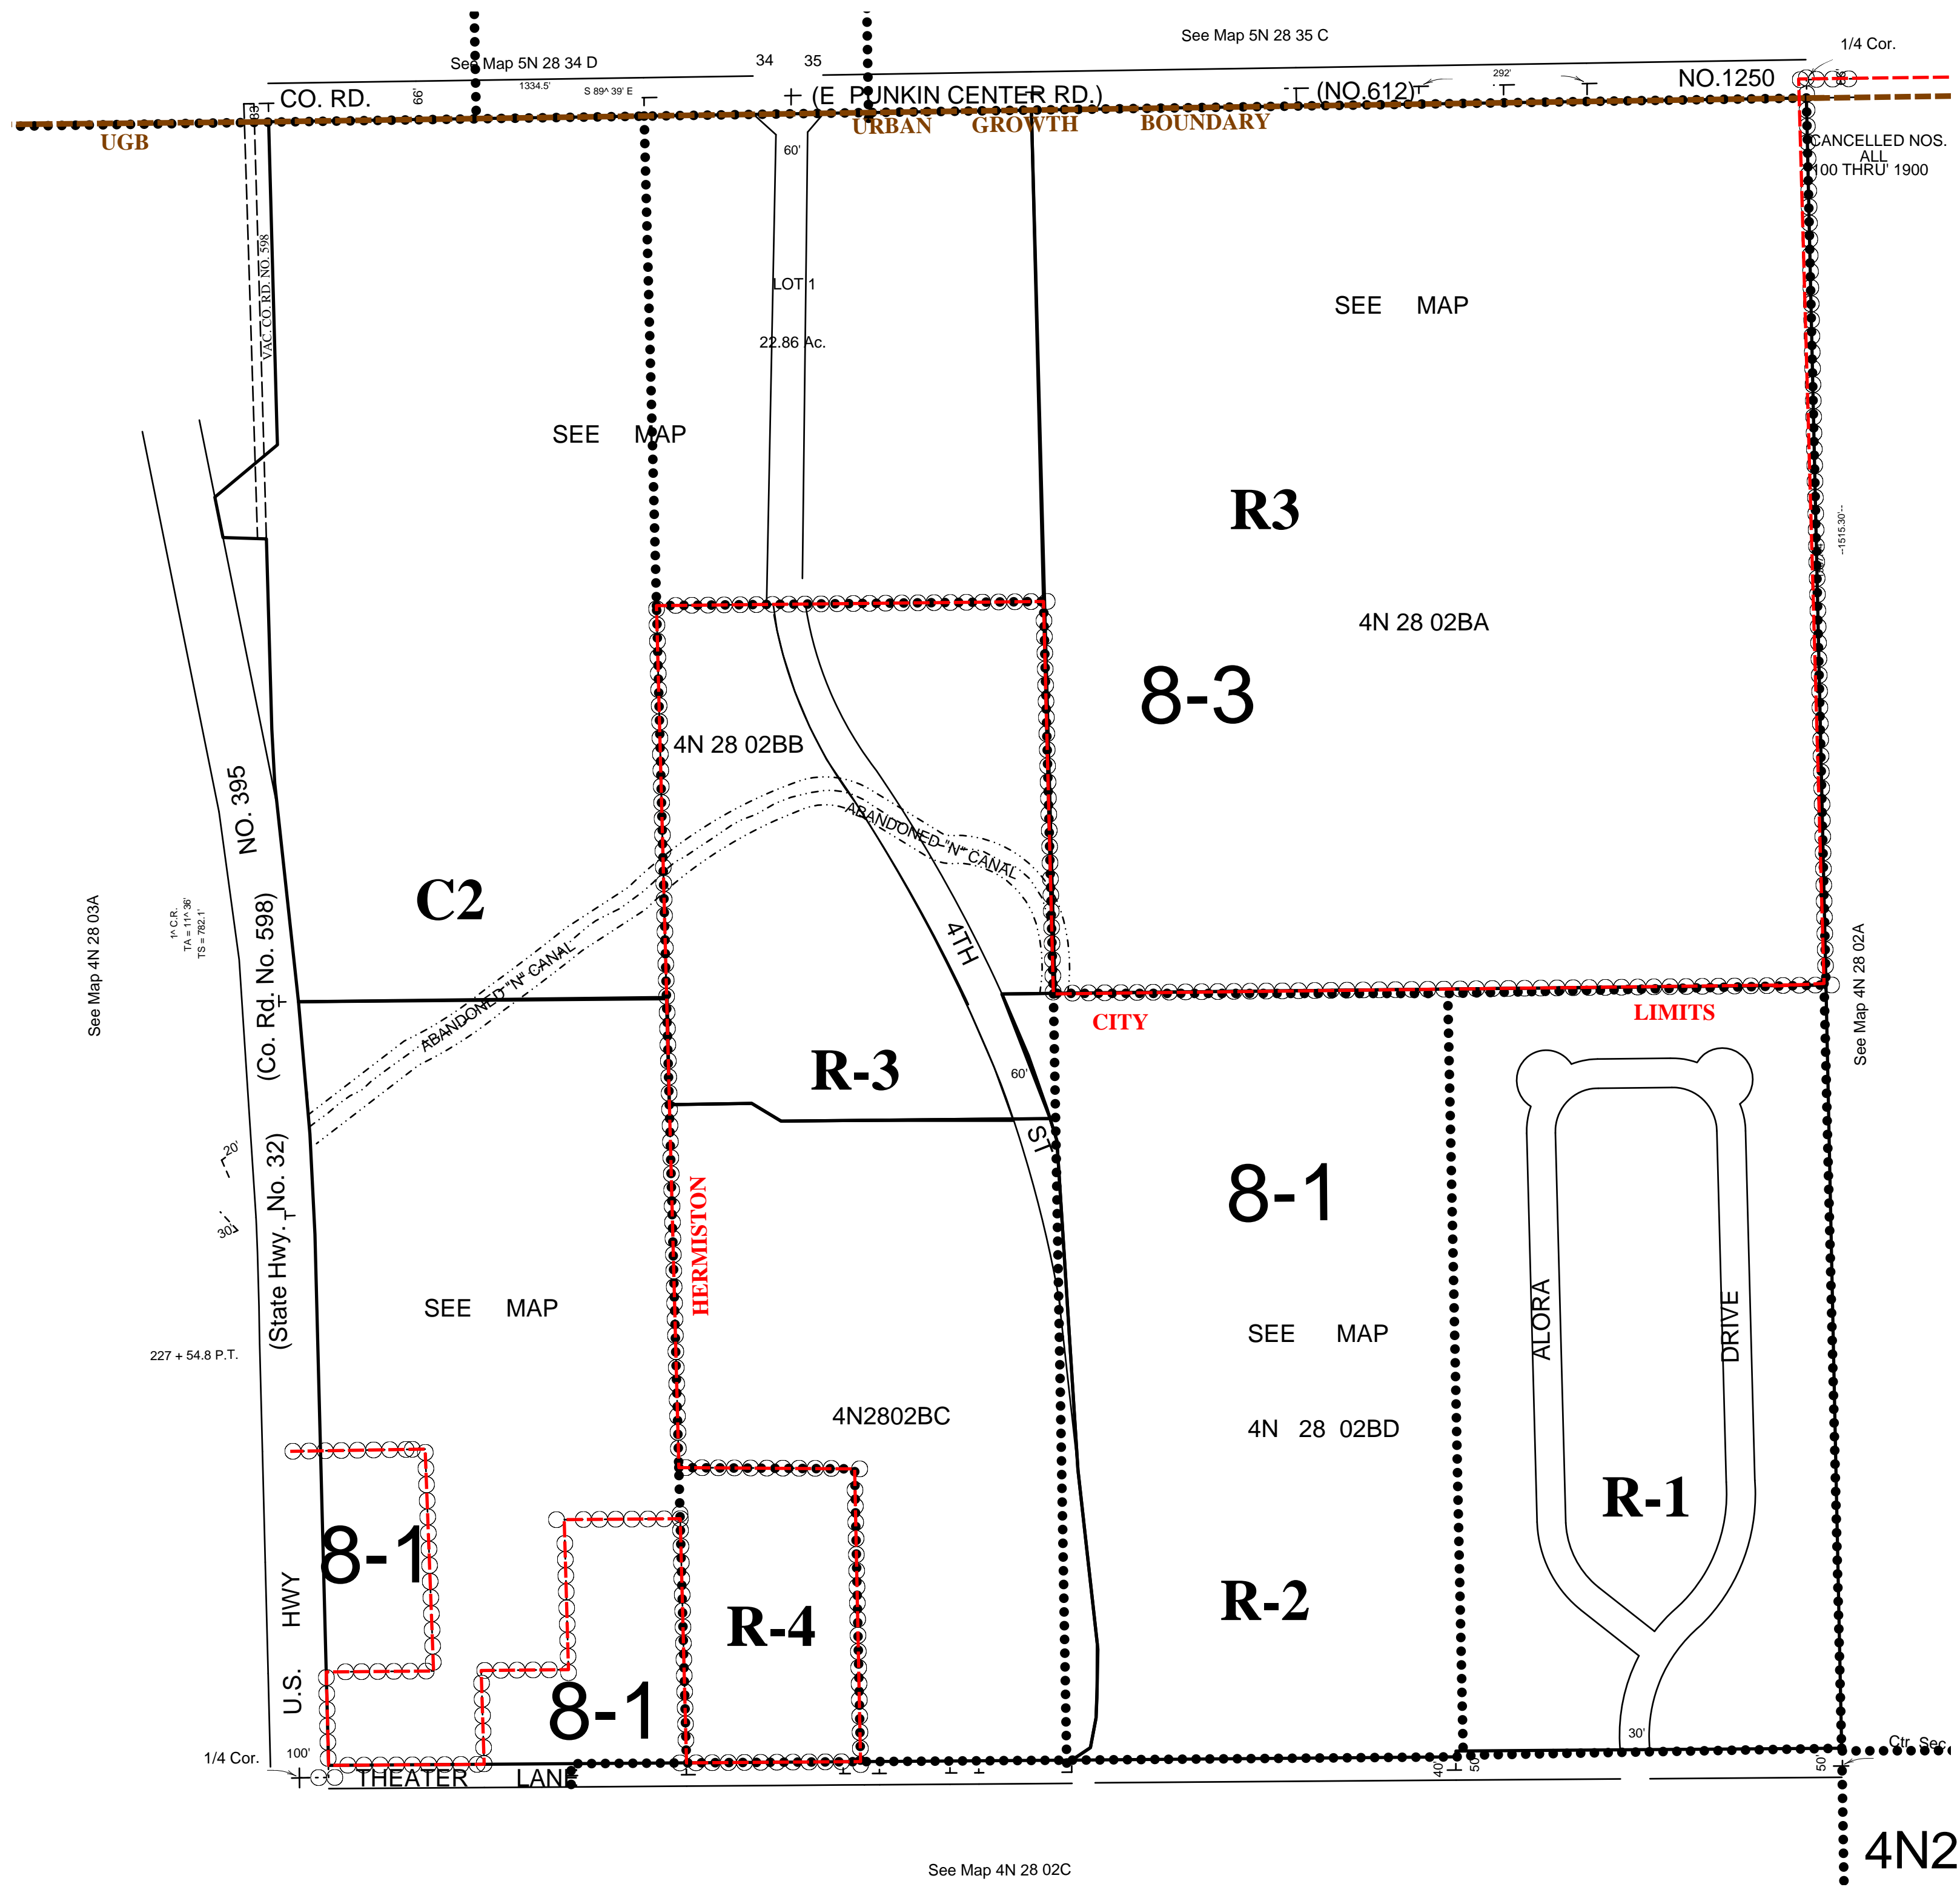

This map was prepared for Assessment purposes only.

NW1/4 SEC 2 T4N R28E WM UMATILLA COUNTY, OR

SCALE: 1" = 200'

4N2802B

Hermiston City & Urban Growth Area
Area subject to Airport Hazard Overlay Zone

See Map 4N 28 02C

4N2802B