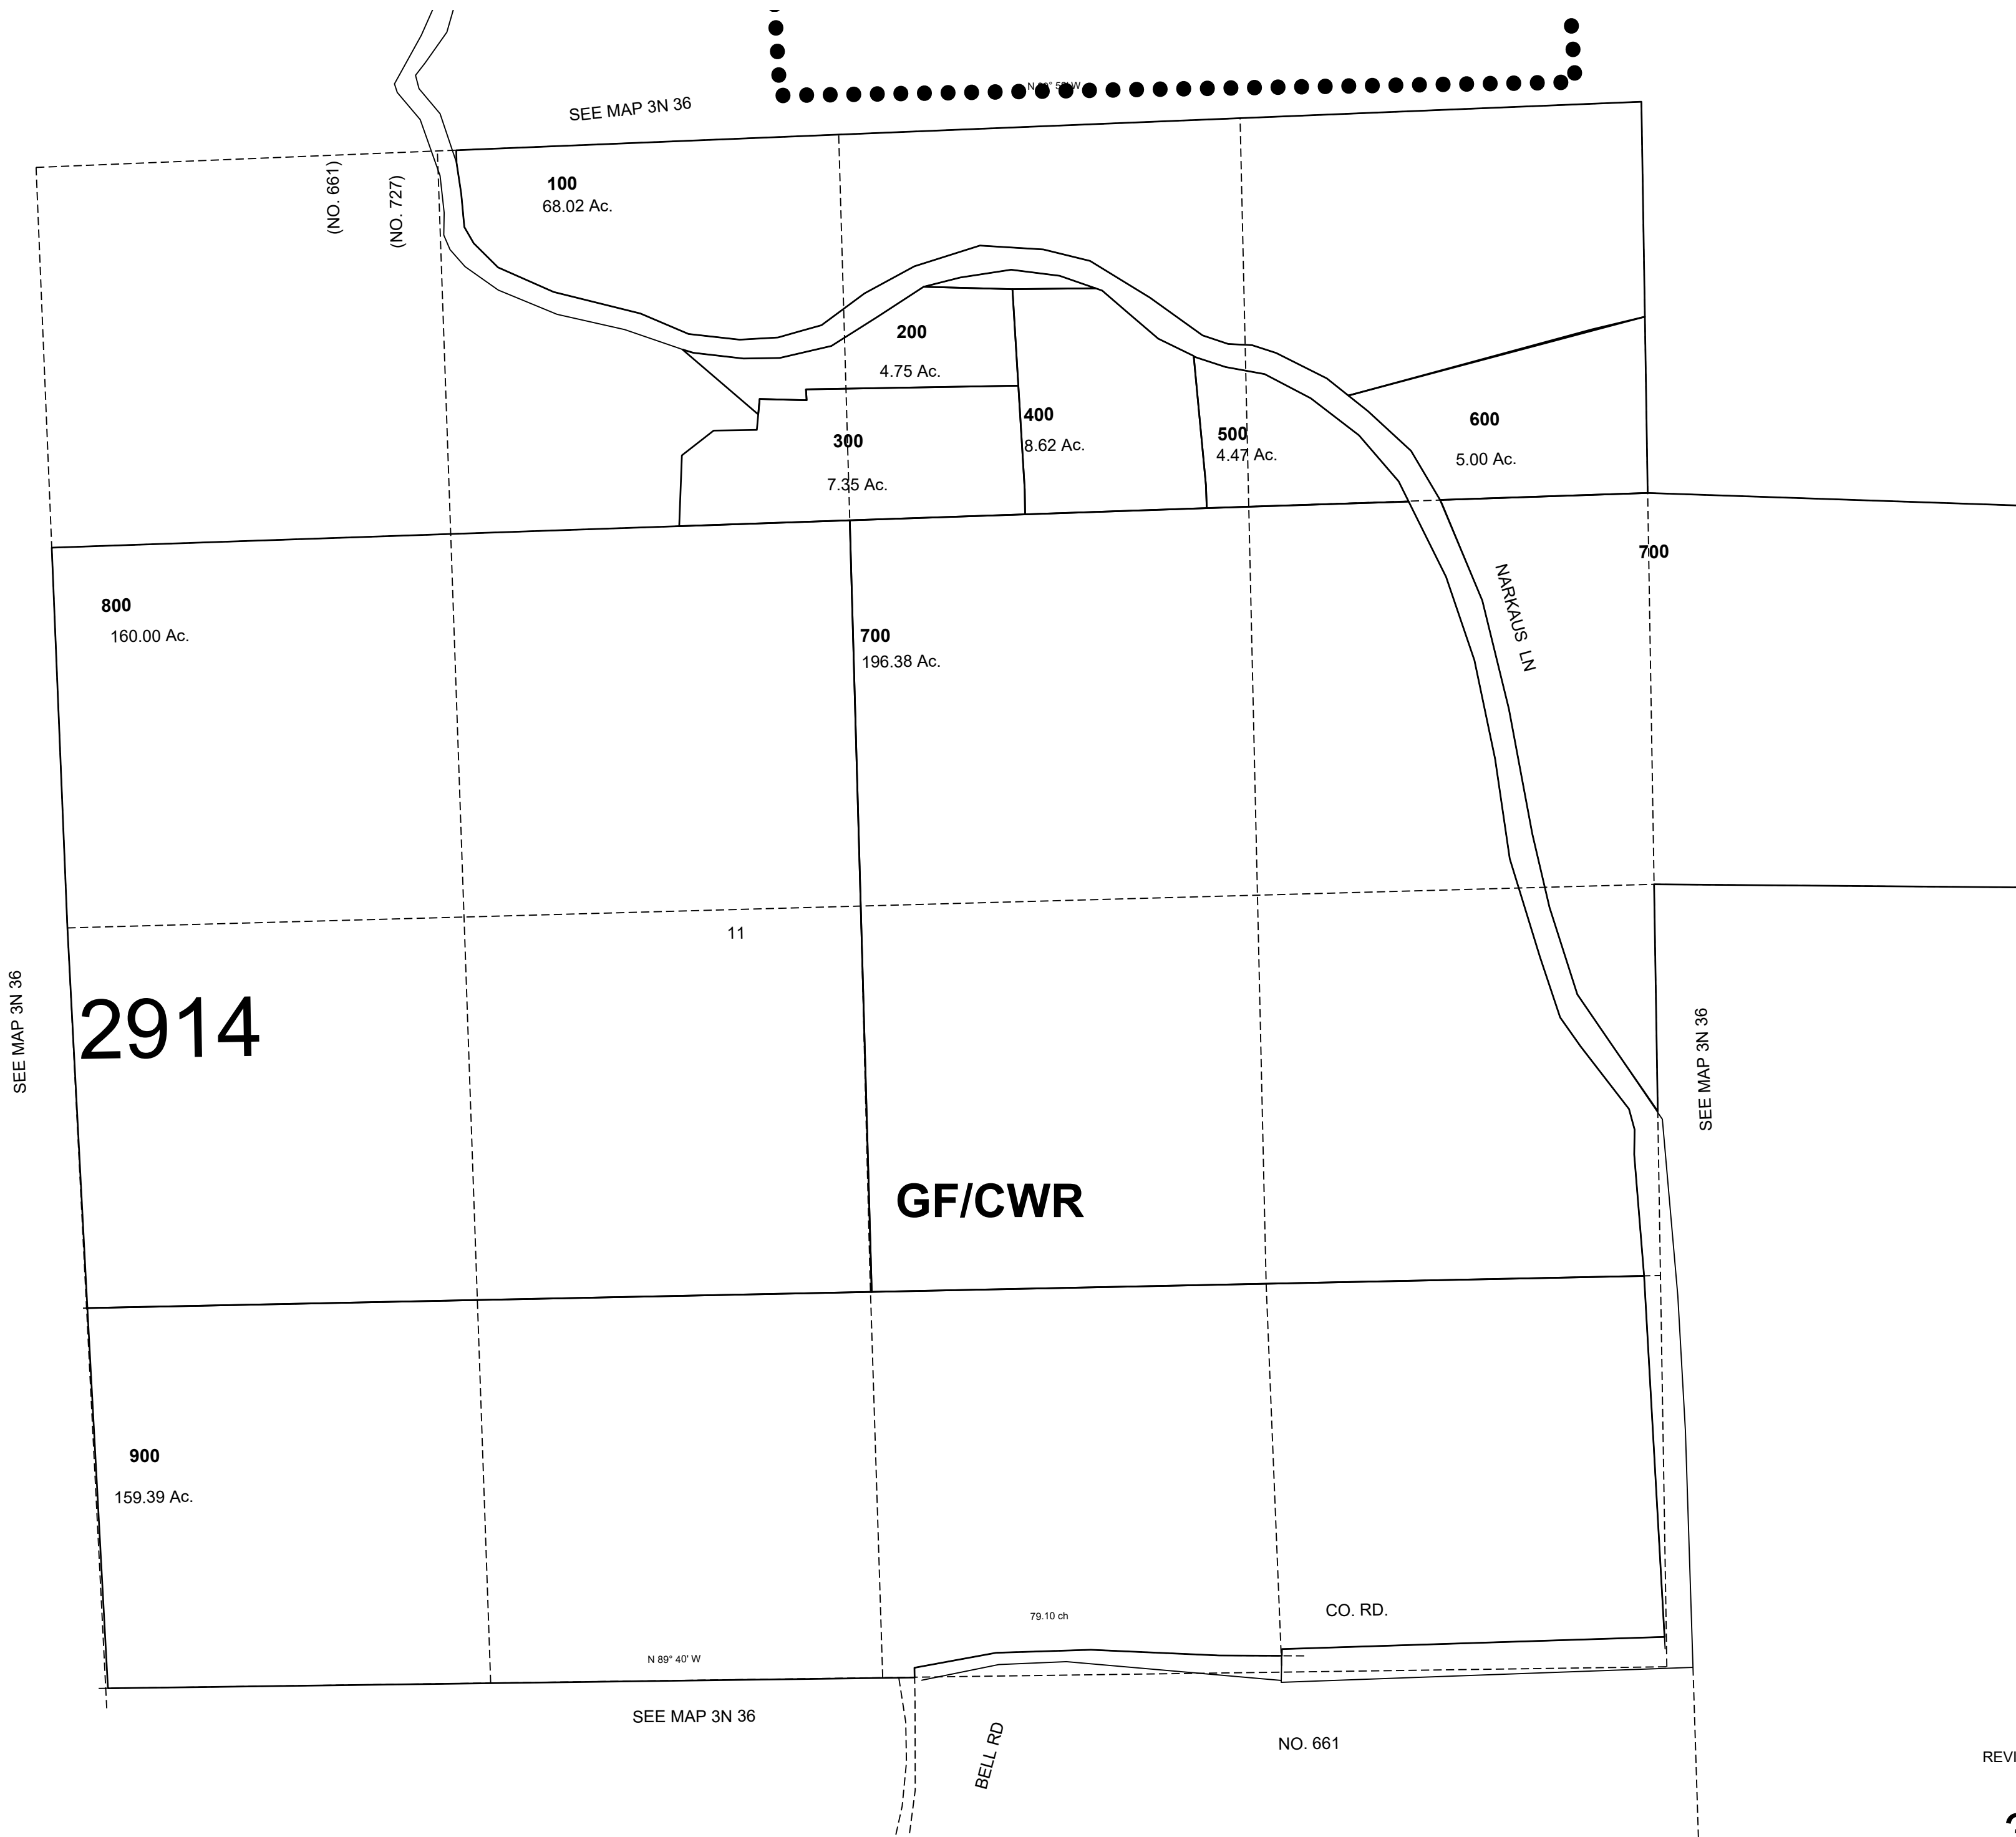

This map was prepared for Assessment & Taxation purposes only and was NOT prepared nor is it suitable for legal, engineering or surveying purposes.

SEC 11 T3N R36E WM UMATILLA COUNTY, OR

3N3611

SCALE: 1" = 400'