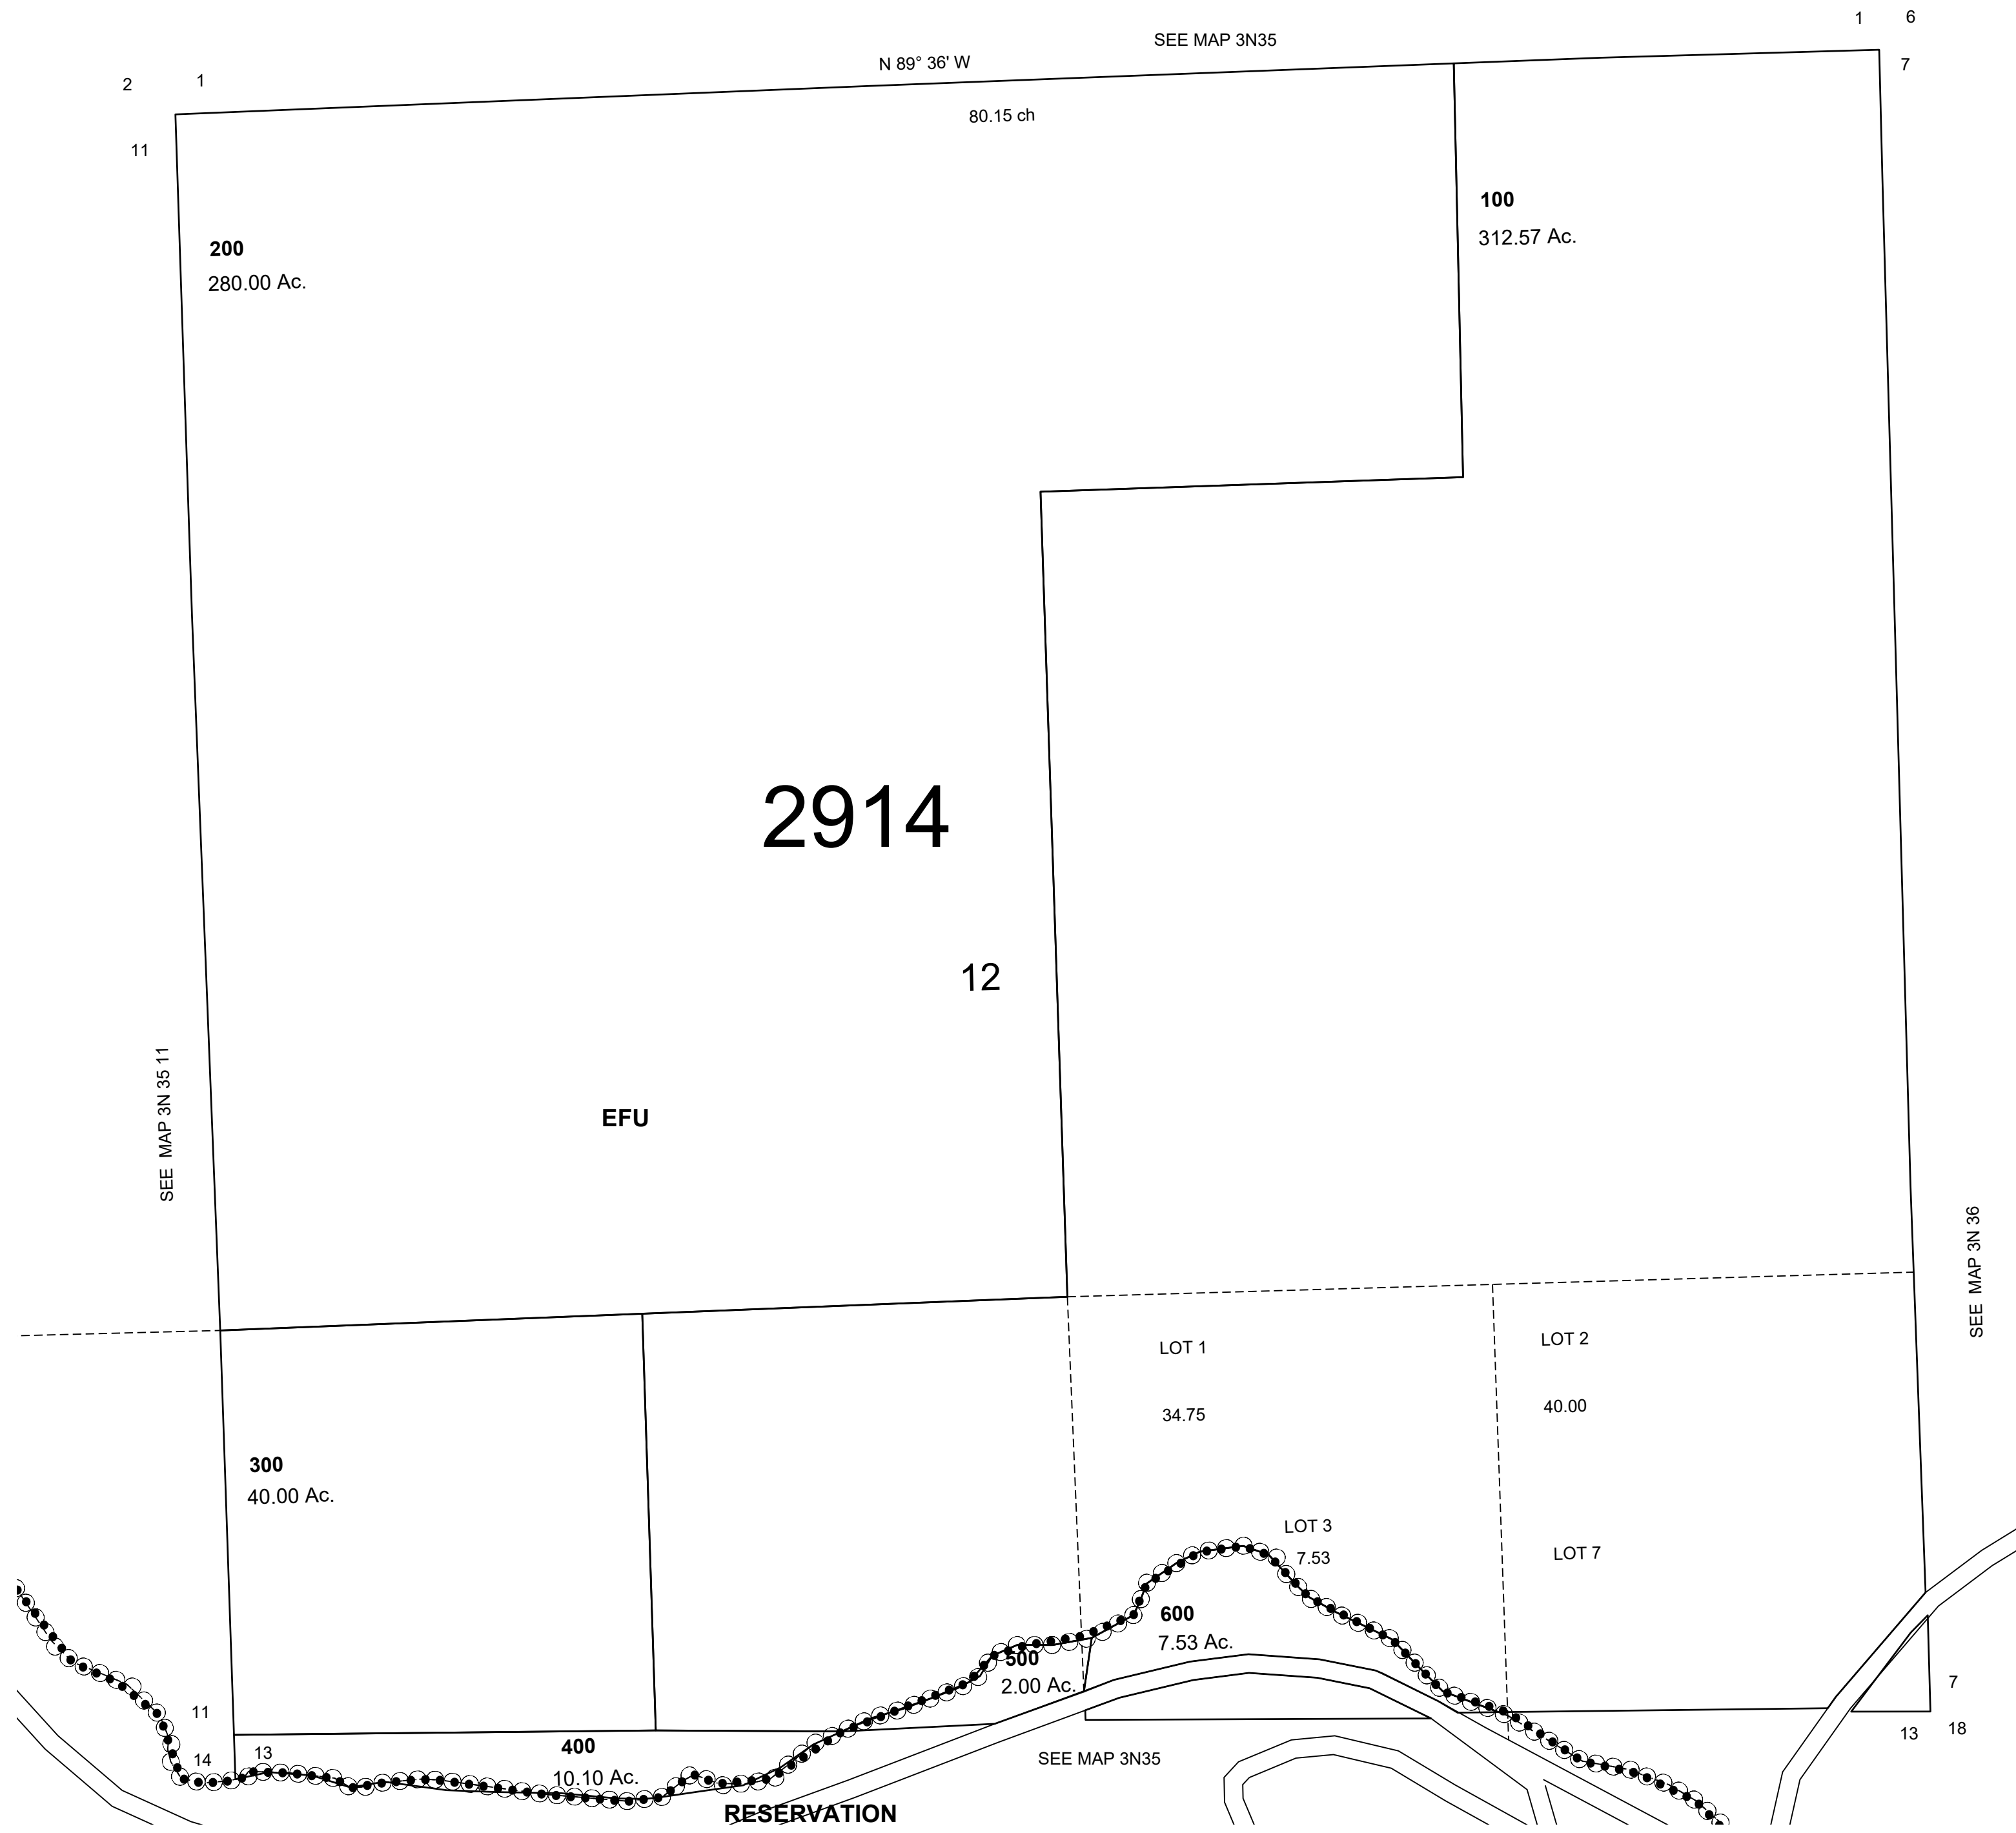

This map was prepared for Assessment & Taxation purposes only and was NOT prepared nor is it suitable for legal, engineering or surveying purposes.

SEC 12 T3N R35E WM UMATILLA COUNTY, OR

3N3512

SCALE: 1" = 400'