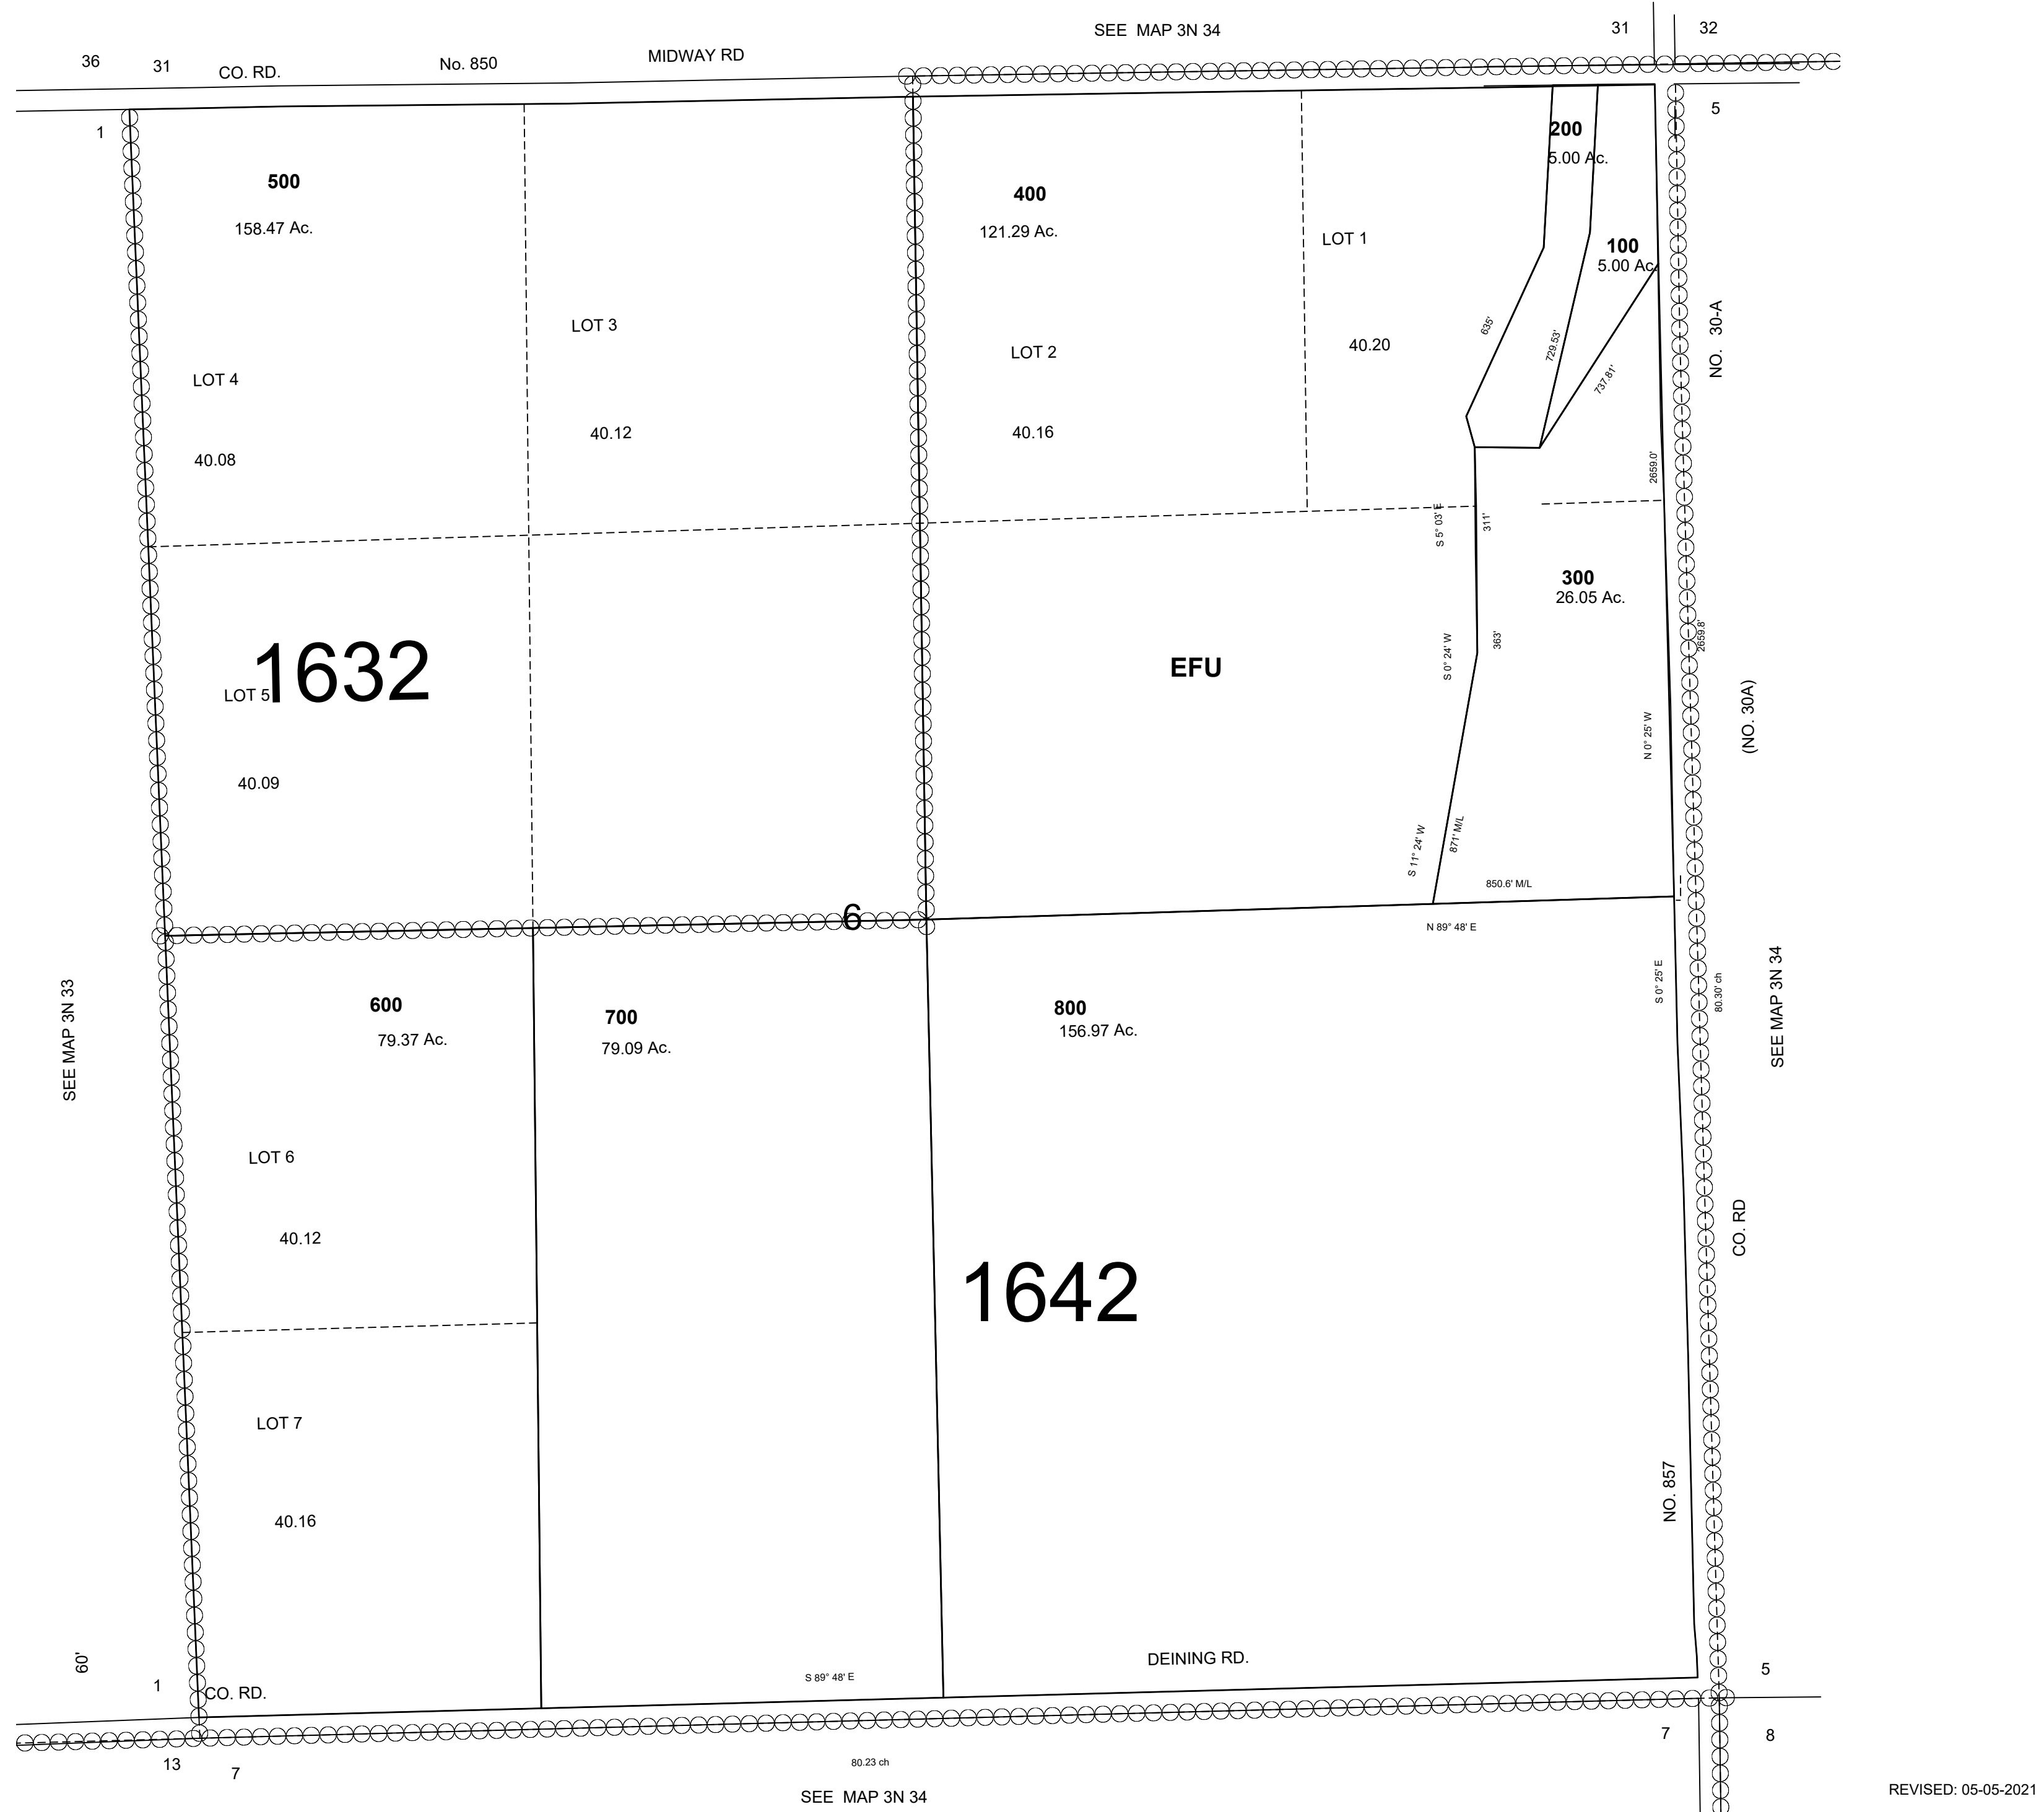

This map was prepared for Assessment & Taxation purposes only and was NOT prepared nor is it suitable for legal, engineering or surveying purposes.

SEC 6 T3N R34E WM UMATILLA COUNTY, OR

3N3406

SCALE: 1" = 400'