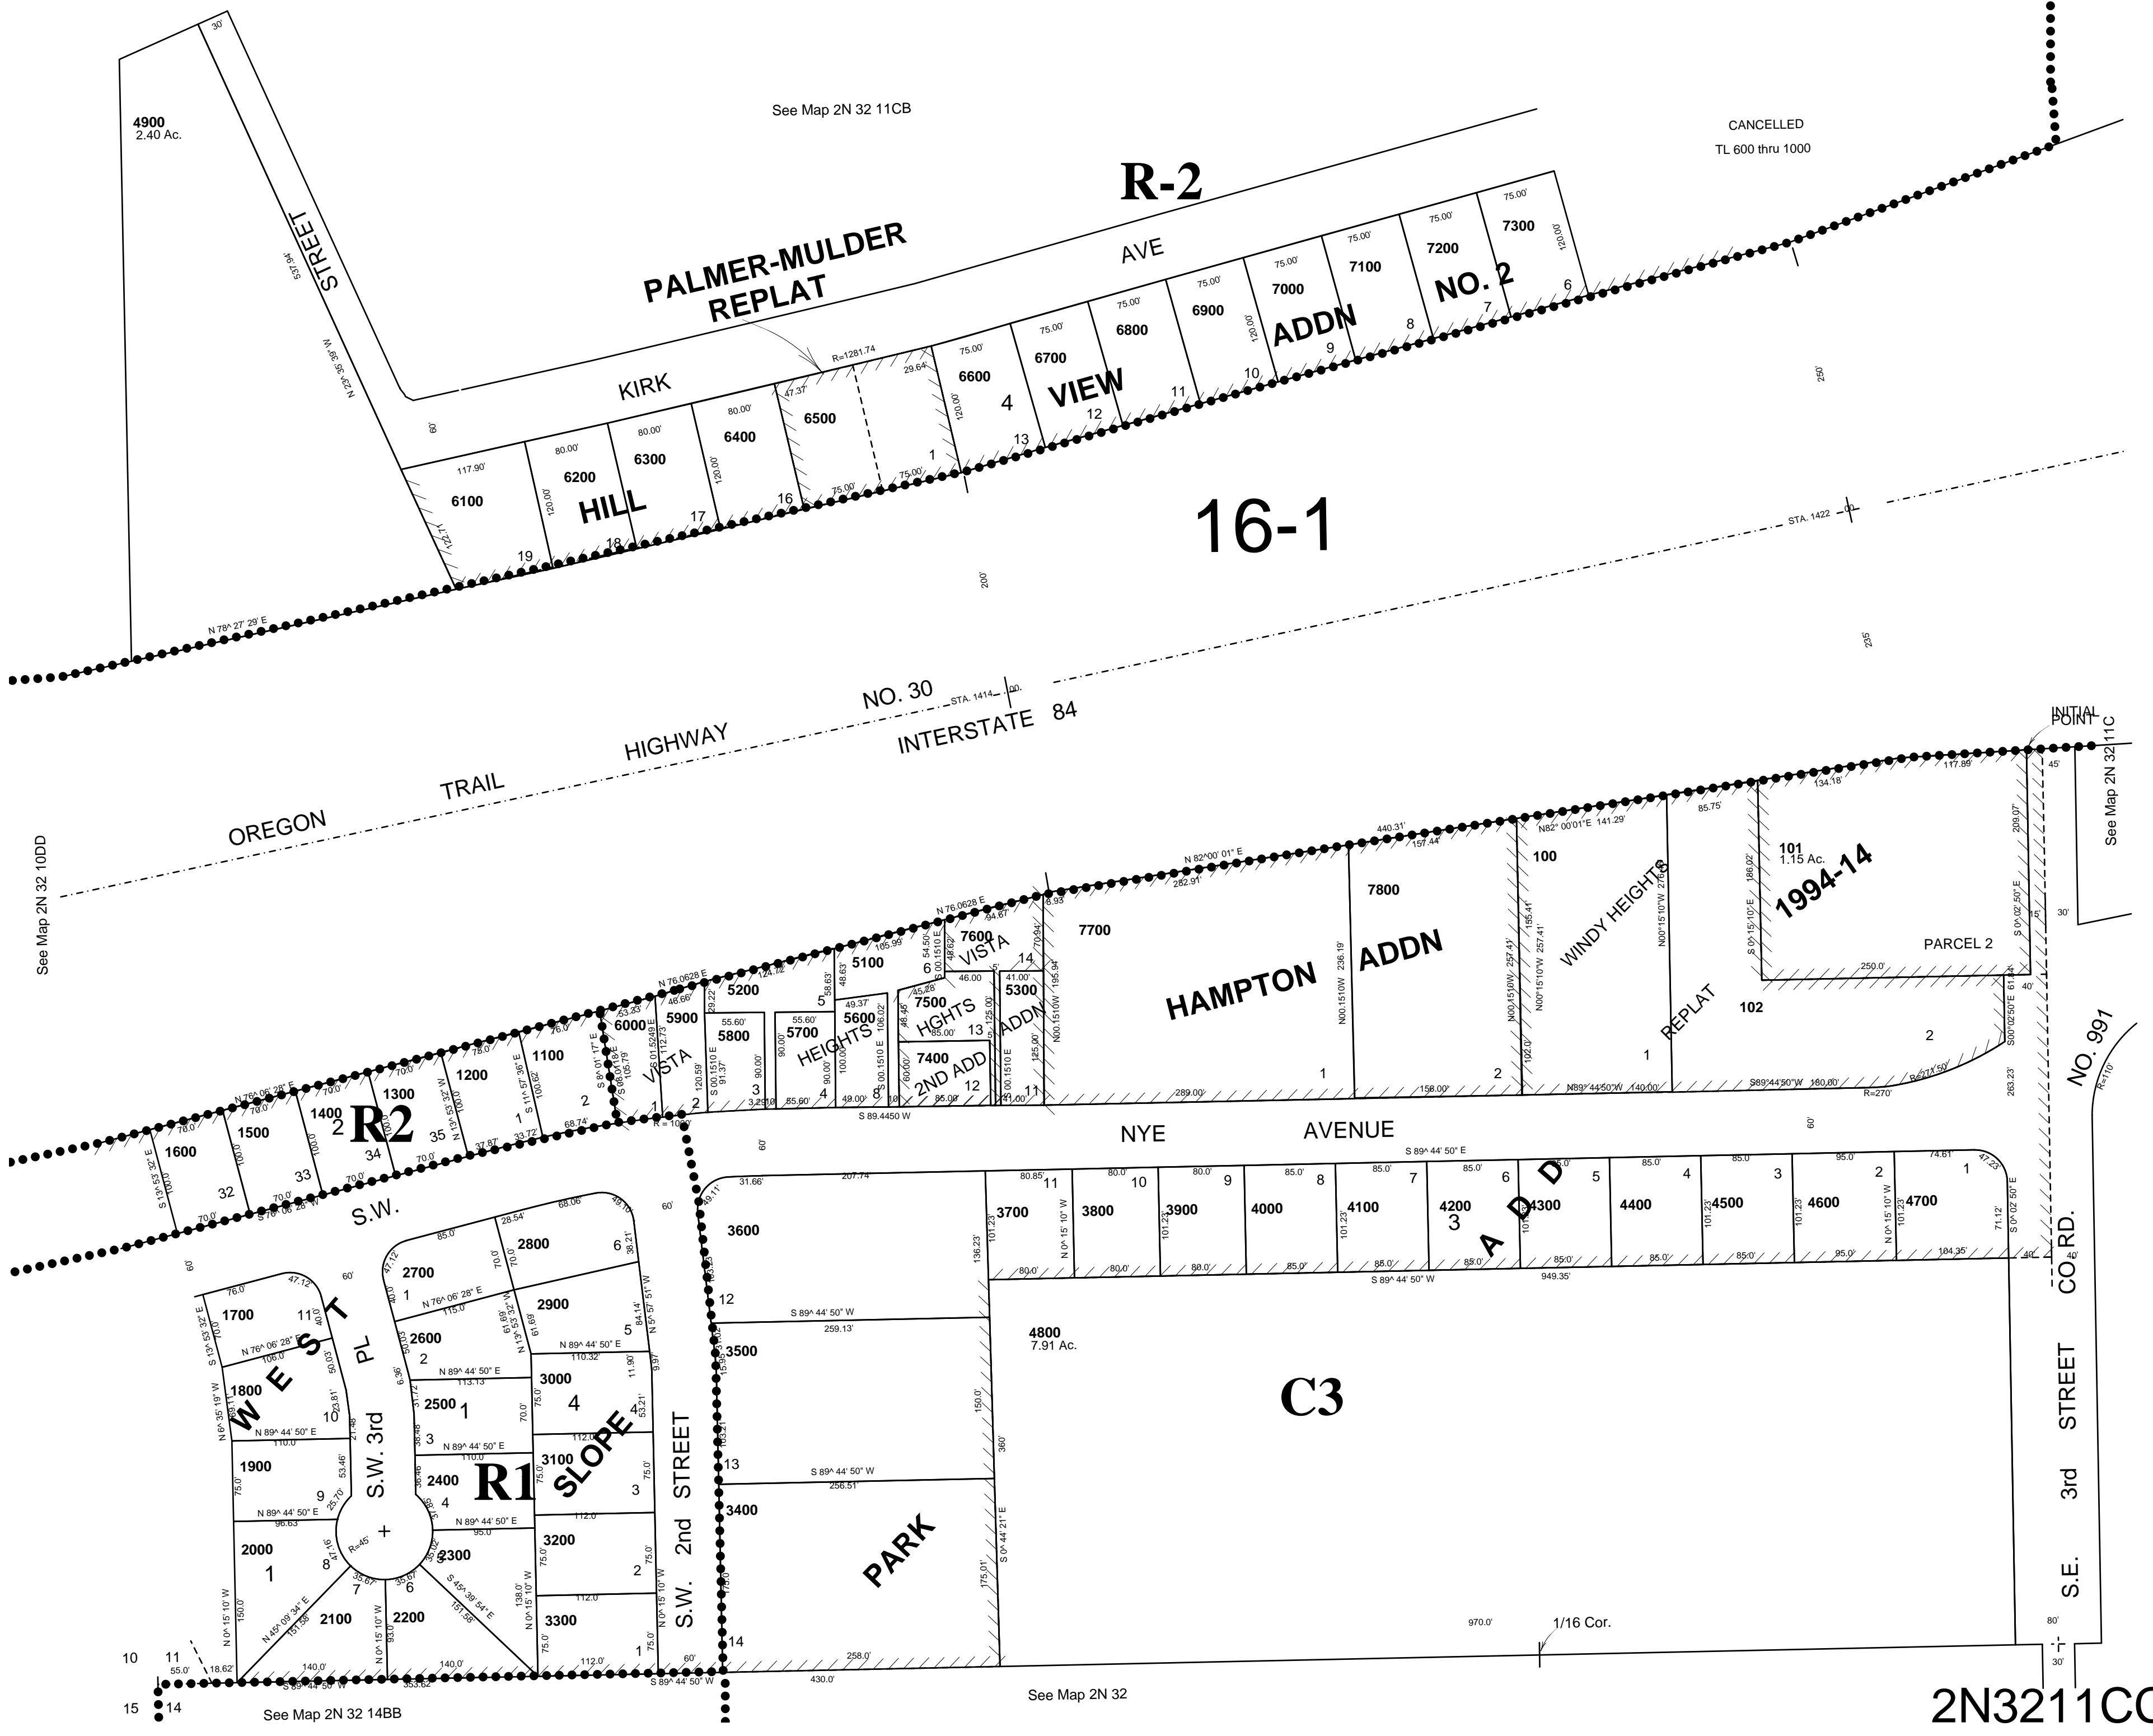

This map was prepared for Assessment & Taxation purposes only & was NOT prepared for legal, engineering or surveying purposes.

SW1/4 SW1/4 SEC 11 T 2N R 32E WM UMATILLA COUNTY, OR

5/23/07

2N3211CC

AERIAL PHOTO NO. 4P-102

CITY OF PENDLETON

SCALE: 1" = 100'

2N3211CC