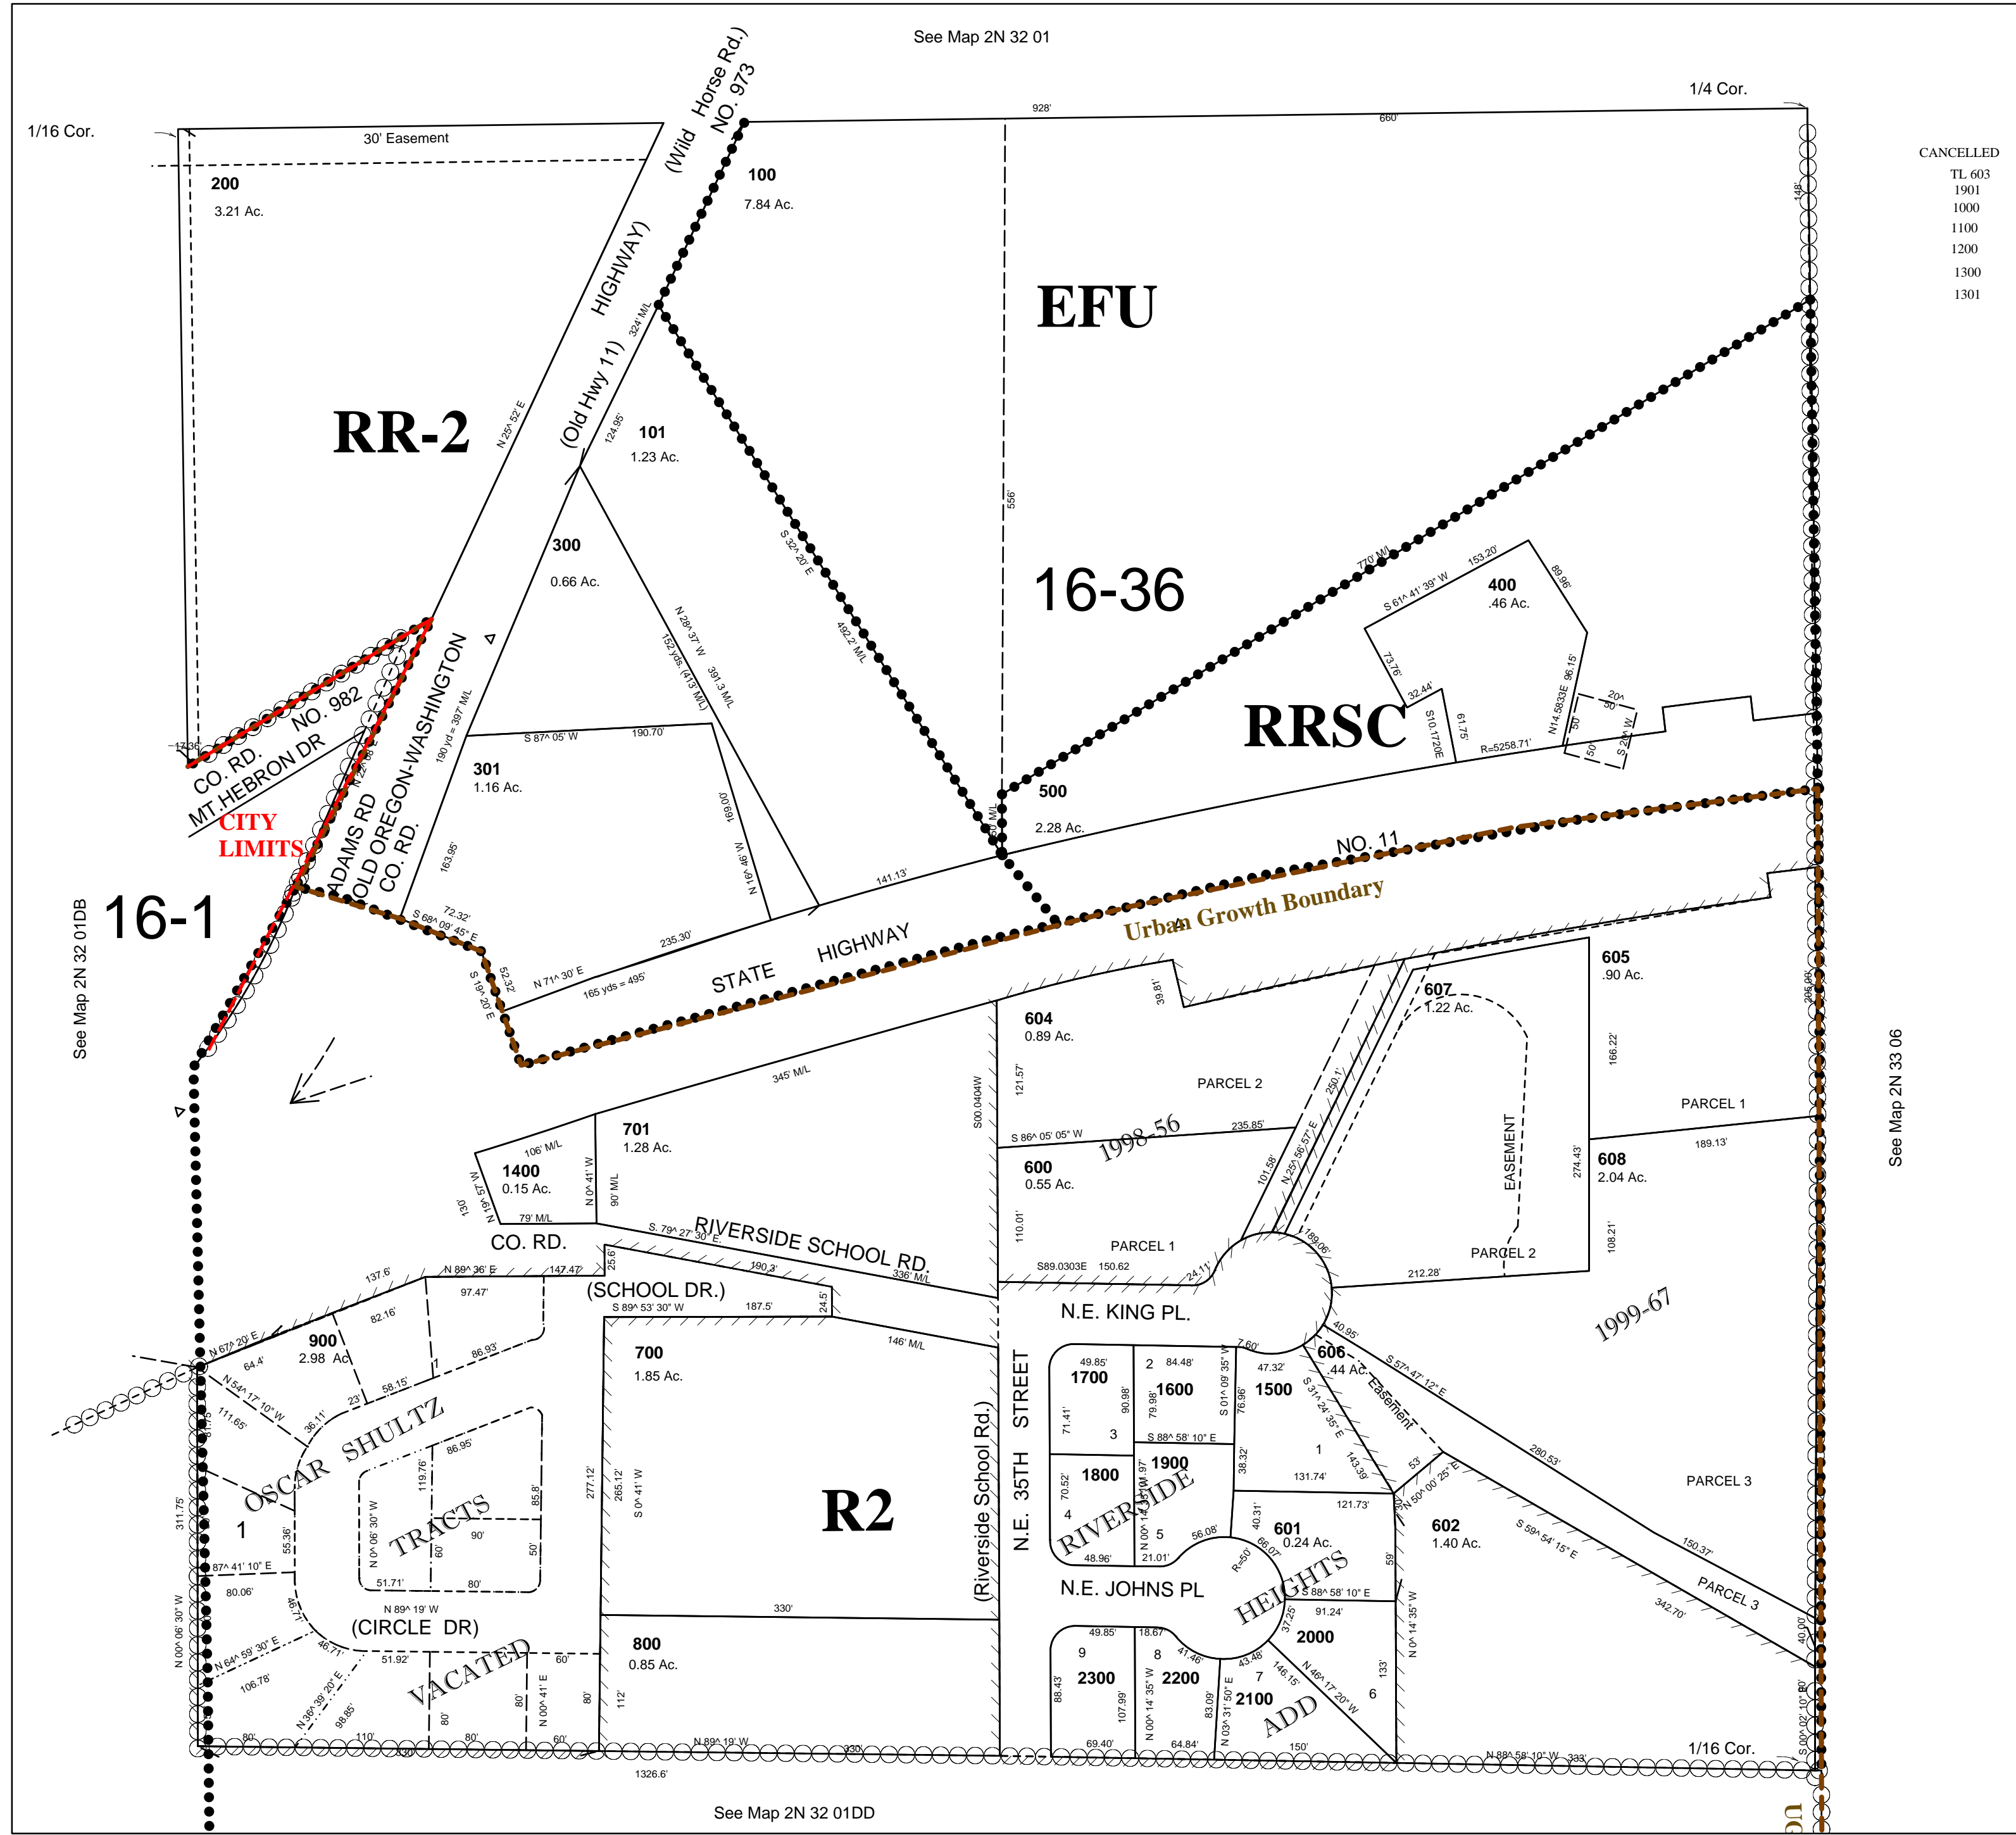

This map was prepared for Assessment purposes only.

NE 1/4 SE1/4 SEC 1 T2N R32E WM UMATILLA COUNTY, OR

SCALE: 1" = 100'

2N3201DA PENDLETON URBAN GROWTH AREA

CANCELLED
 TL 603
 1901
 1000
 1100
 1200
 1300
 1301

See Map 2N 33 06

2N3201DA