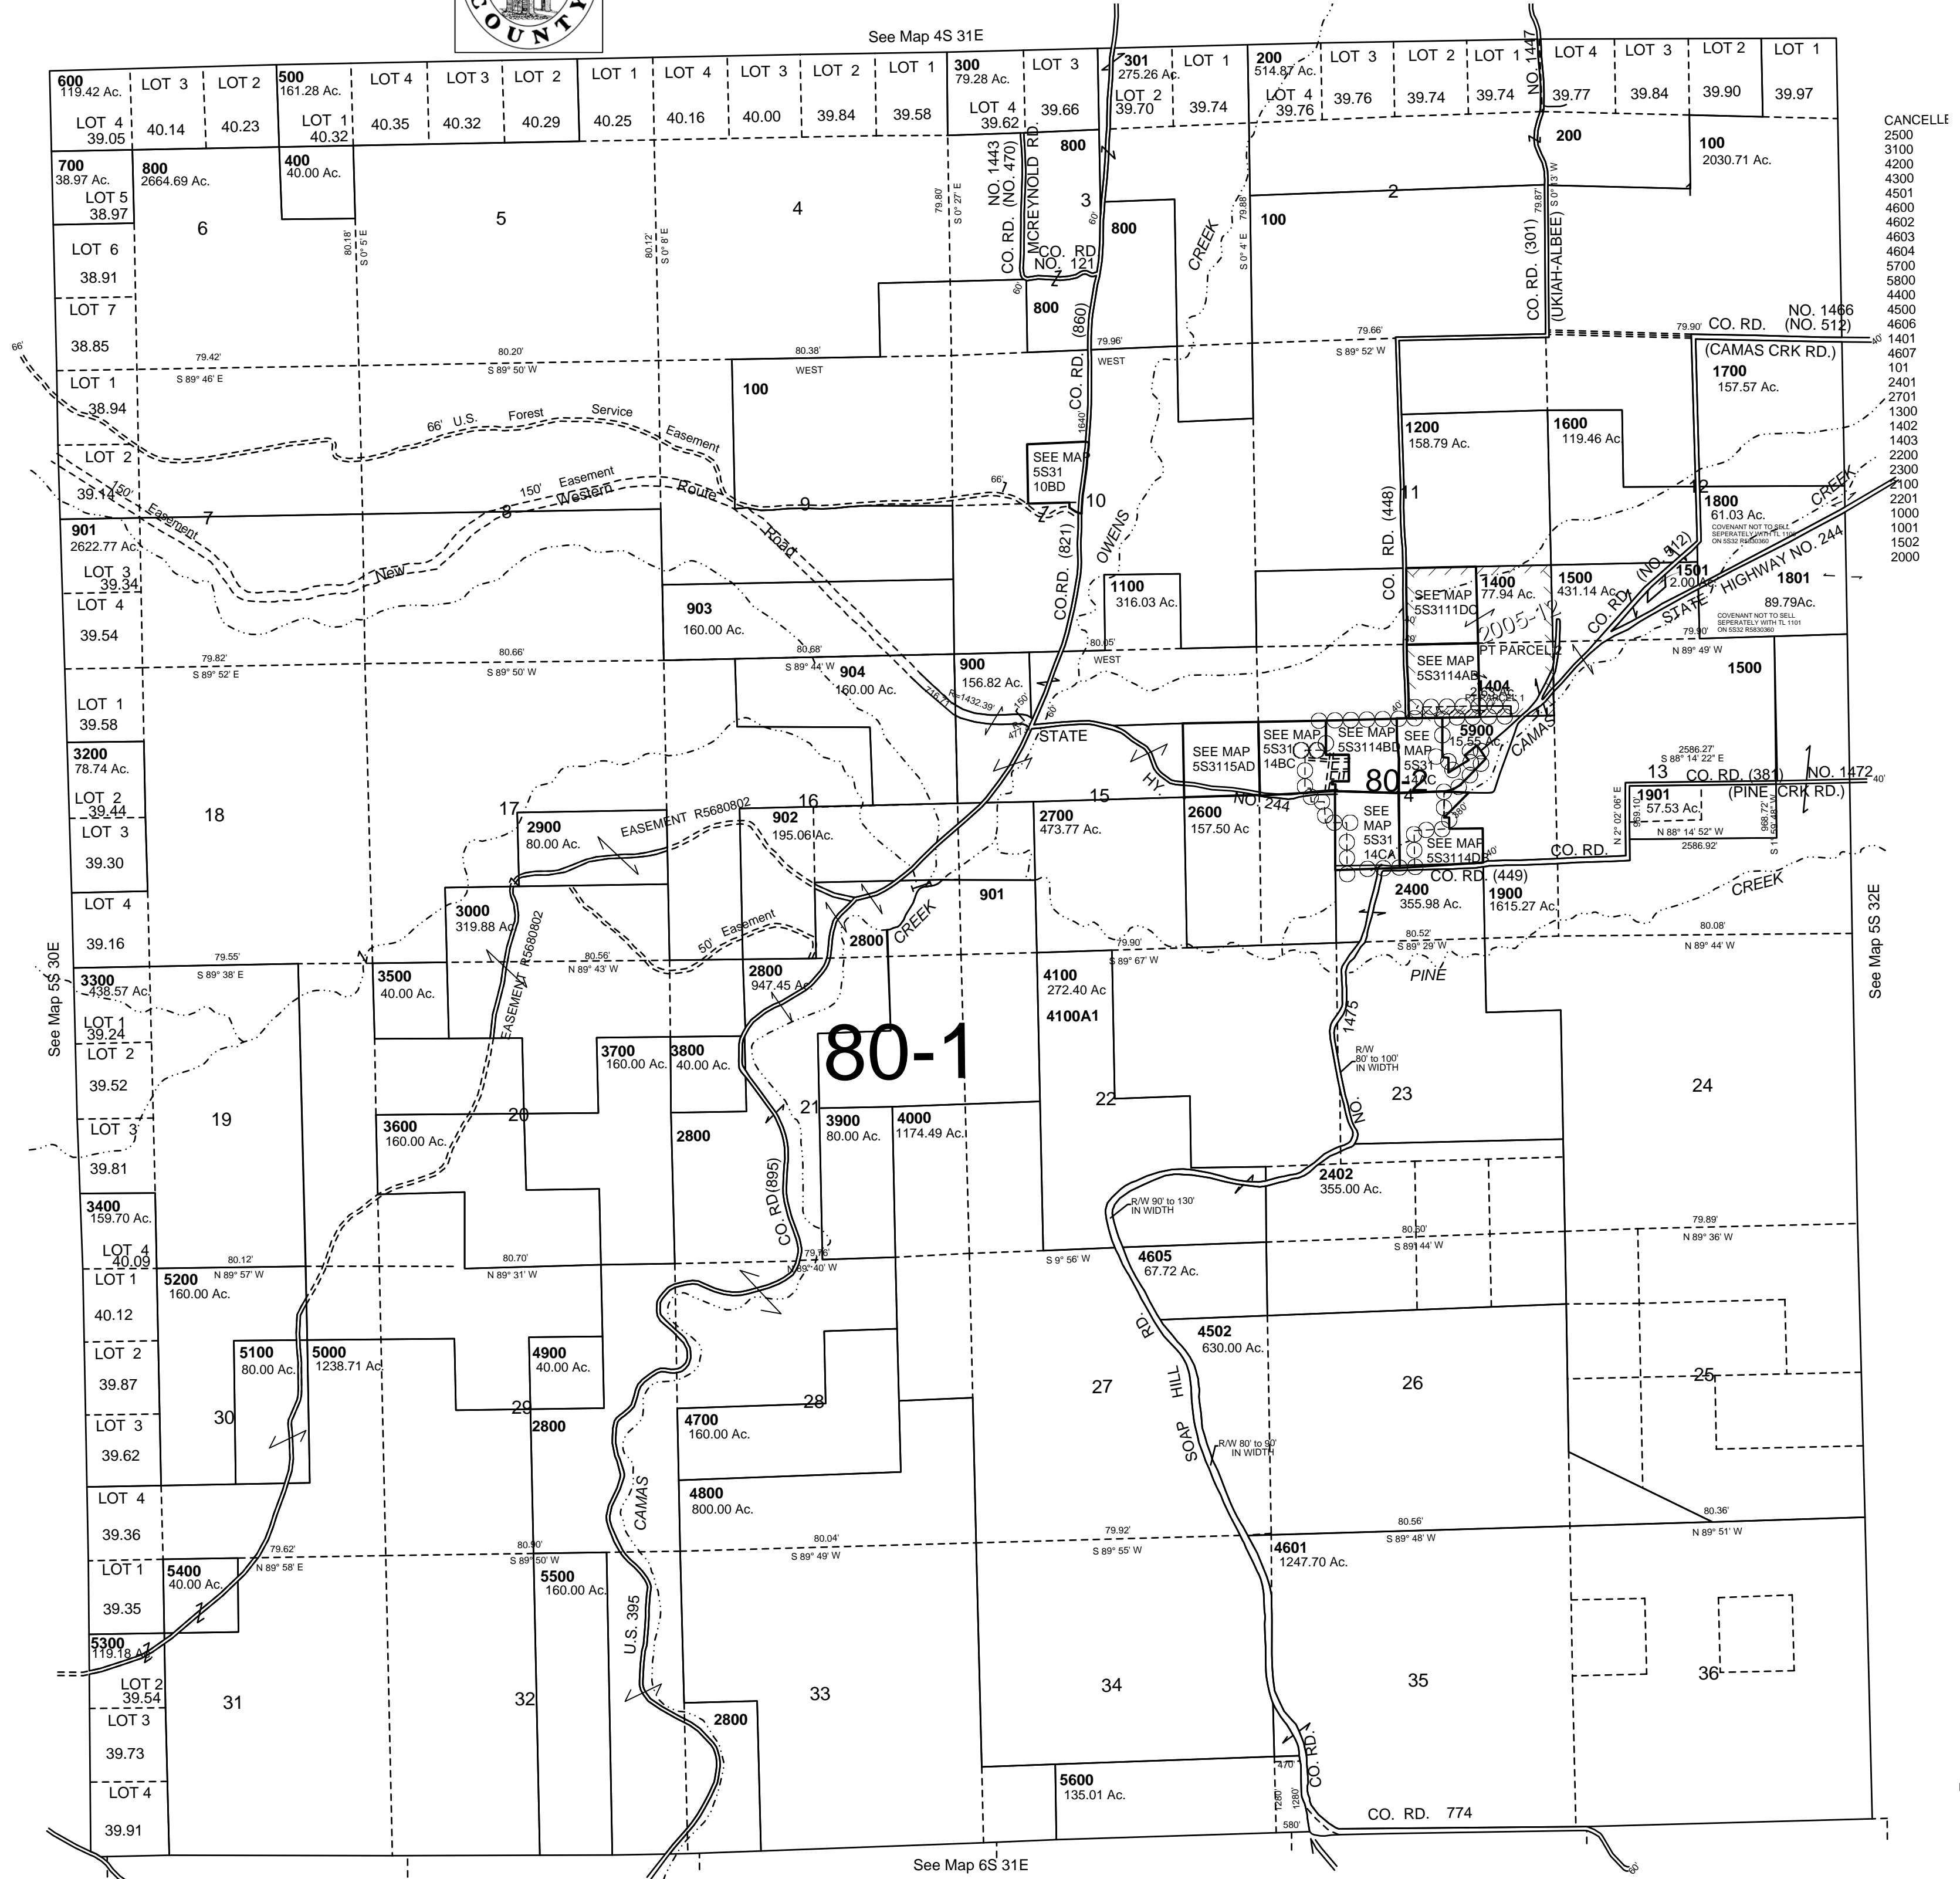

This map was prepared for Assessment & Taxation purposes only and was NOT prepared nor is it suitable for legal, engineering or surveying purposes.

T5S R31E WM UMATILLA COUNTY, OR SCALE 1"-2000'

Aerial Photo No. 10P-86 thru 92
10P-97 thru 103, 10p-68 thru 74

5S31

Revised:05-19-16

5S31