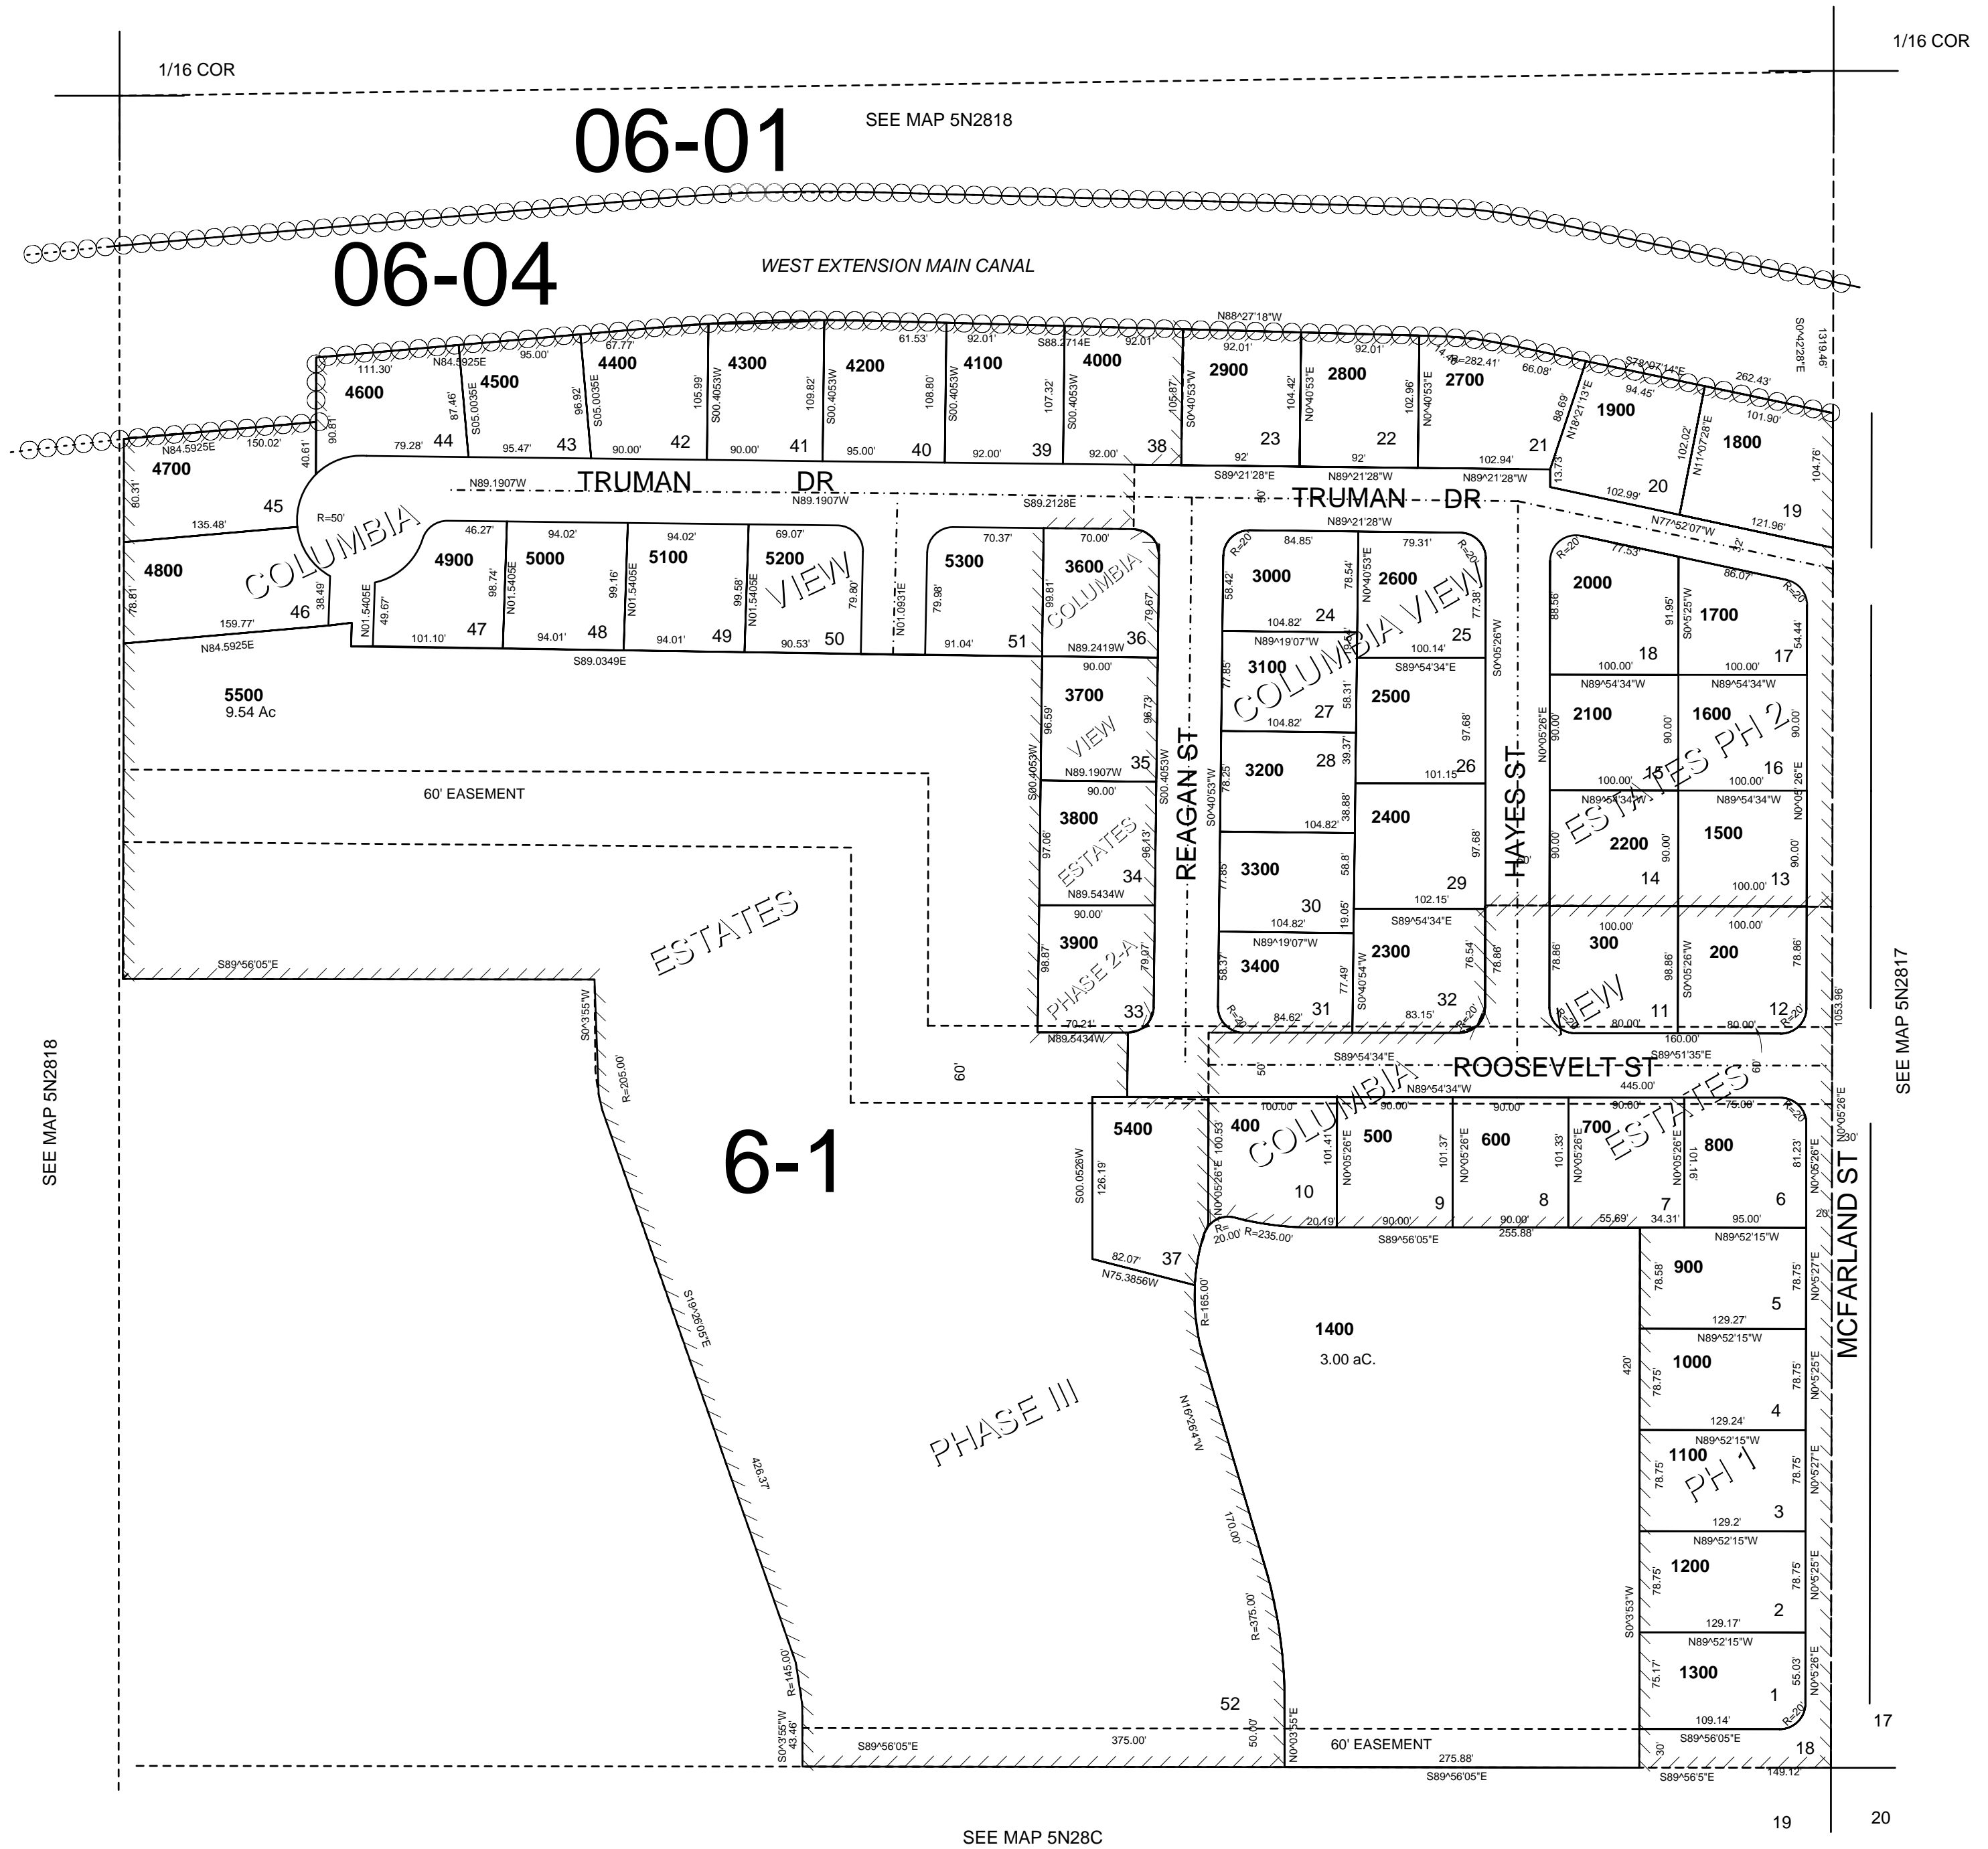

This map was prepared for Assessment purposes only.

SE1/4 SE1/4 SEC 18 T5N R28E WM

1/3/07

5N2818DD

UMATILLA COUNTY, OR

SCALE: 1" = 100'

Columbia View Estates Ph 1  
Columbia View Estates Ph 2  
COLUMBIA VIEW ESTATES PH 2-A  
COLUMBIA VIEW ESTATES PH 3

5N2818DD