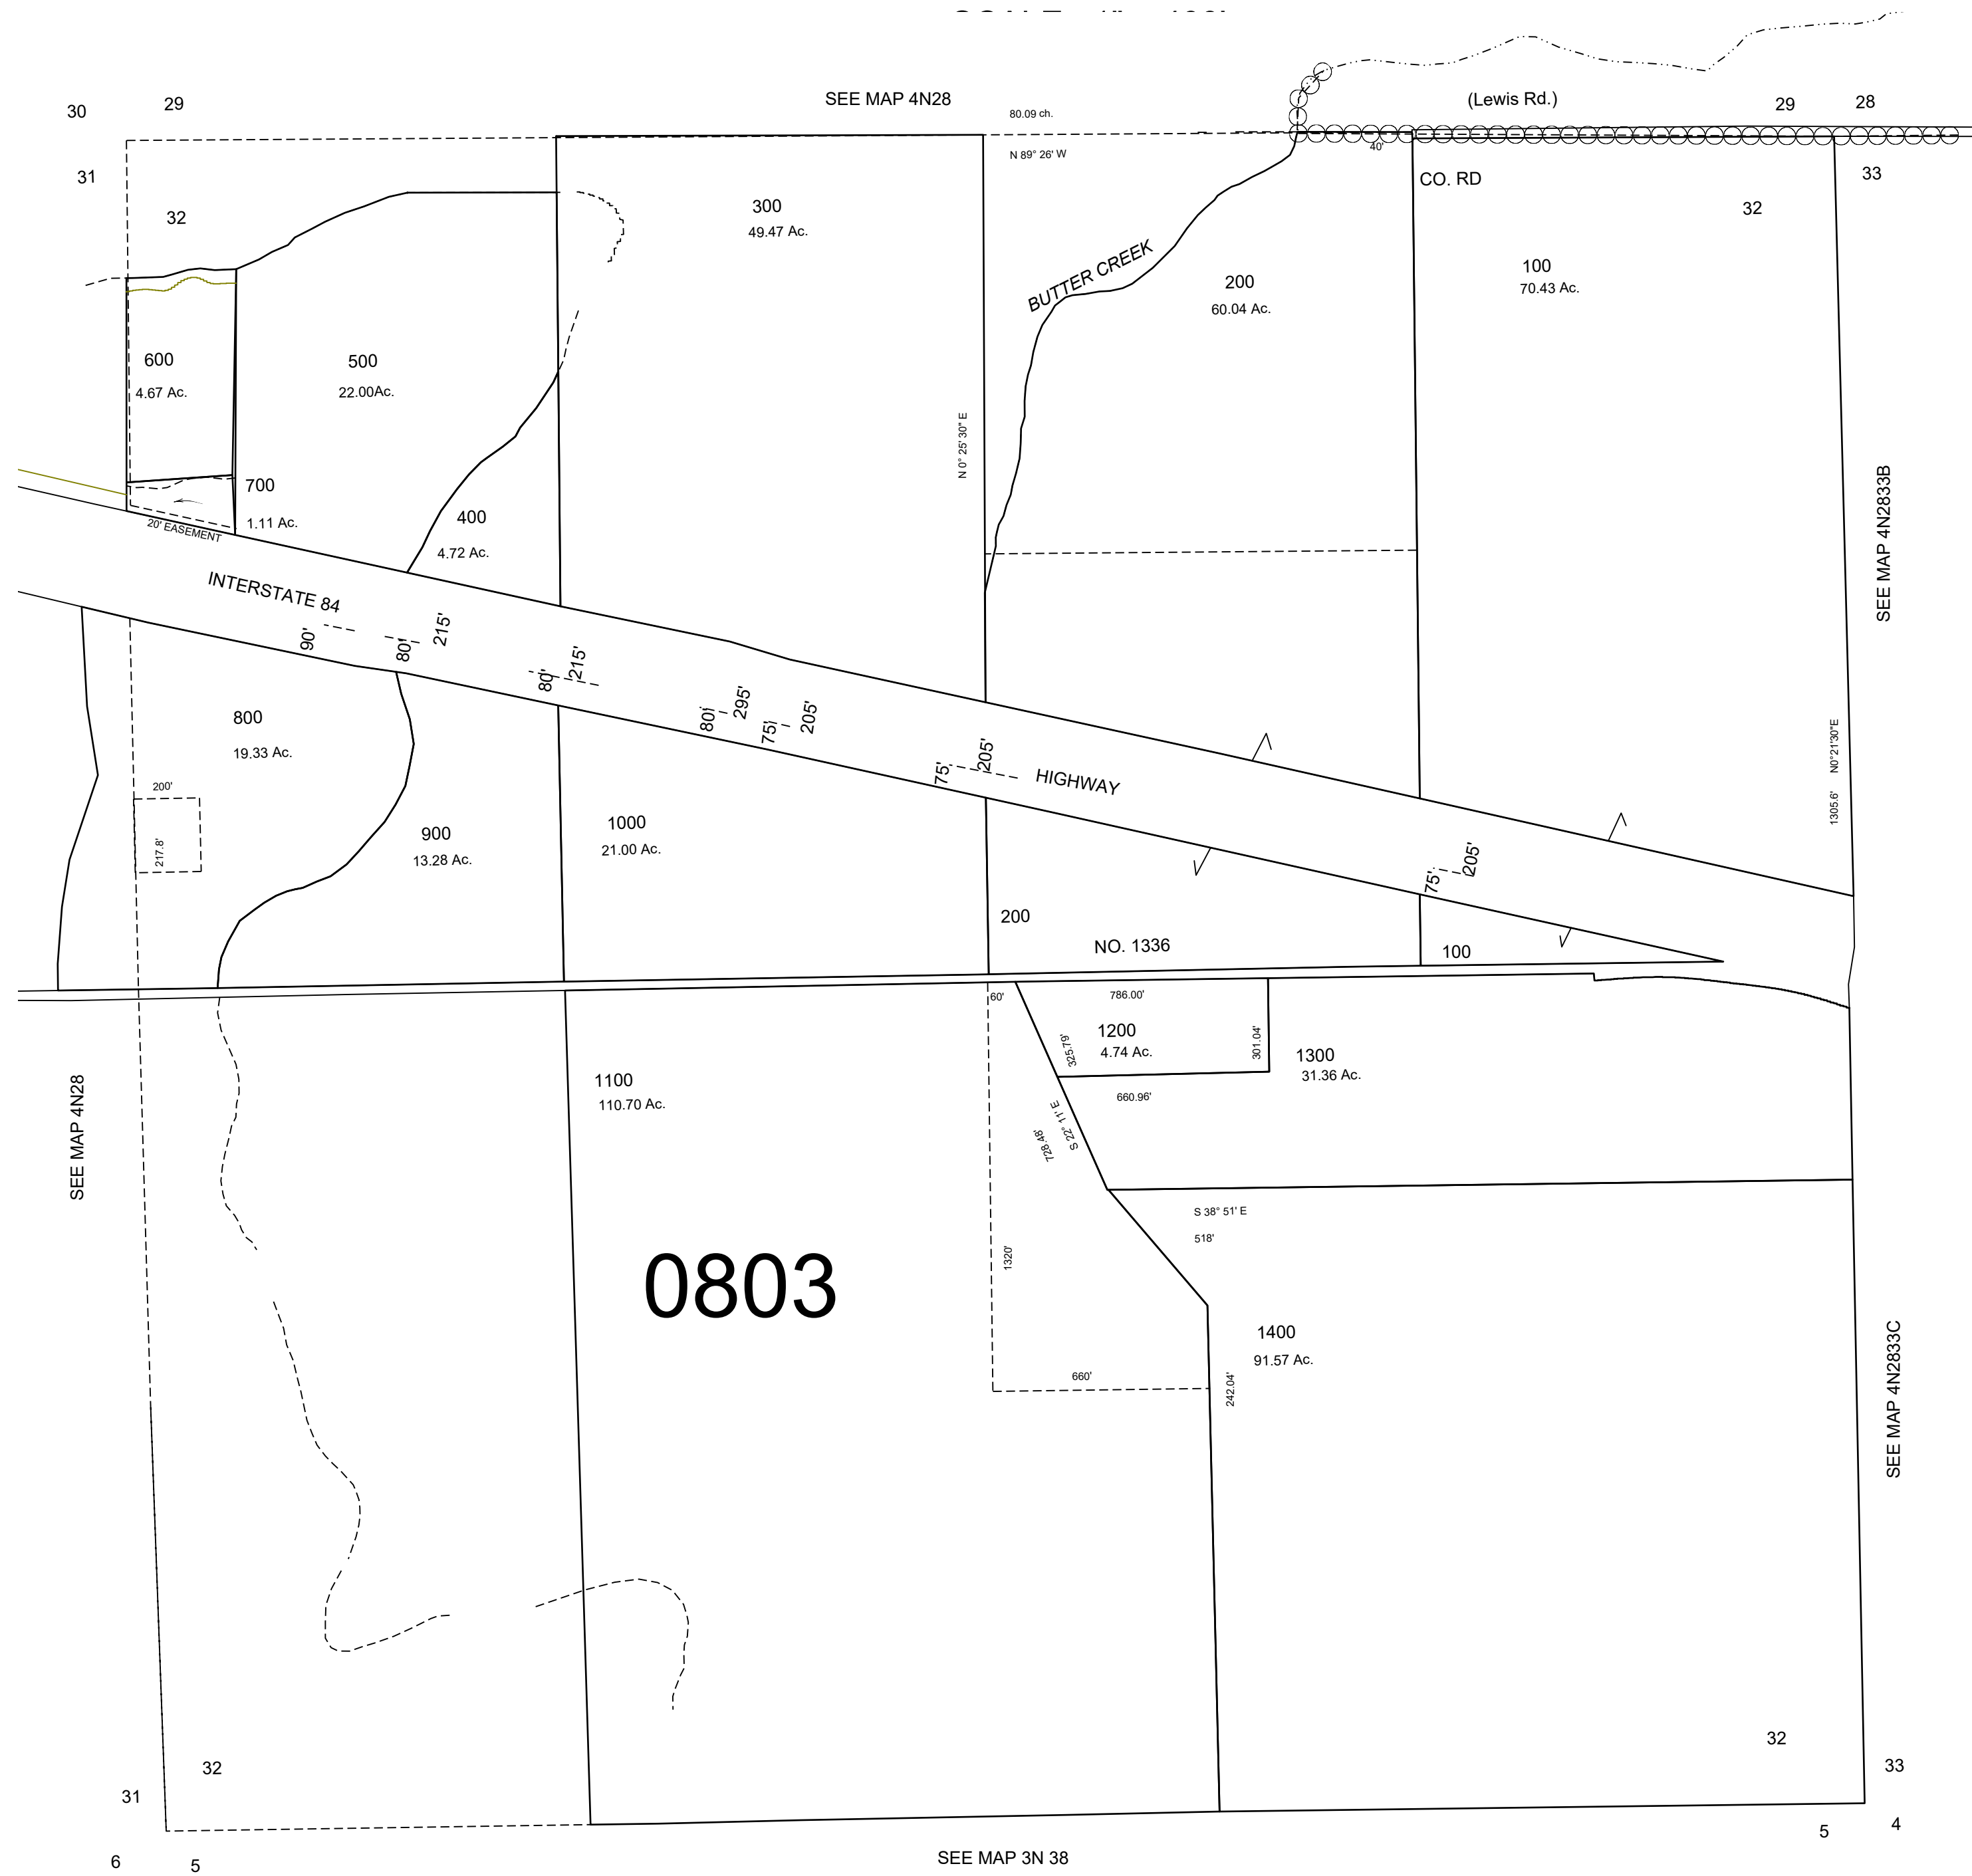

This map was prepared for Assessment & Taxation purposes only and was NOT prepared nor is it suitable for legal, engineering or surveying purposes.

SEC 32 T4N R28E WM
UMATILLA COUNTY, OR

4N2832

REVISED: 04-15-2021

4N2832