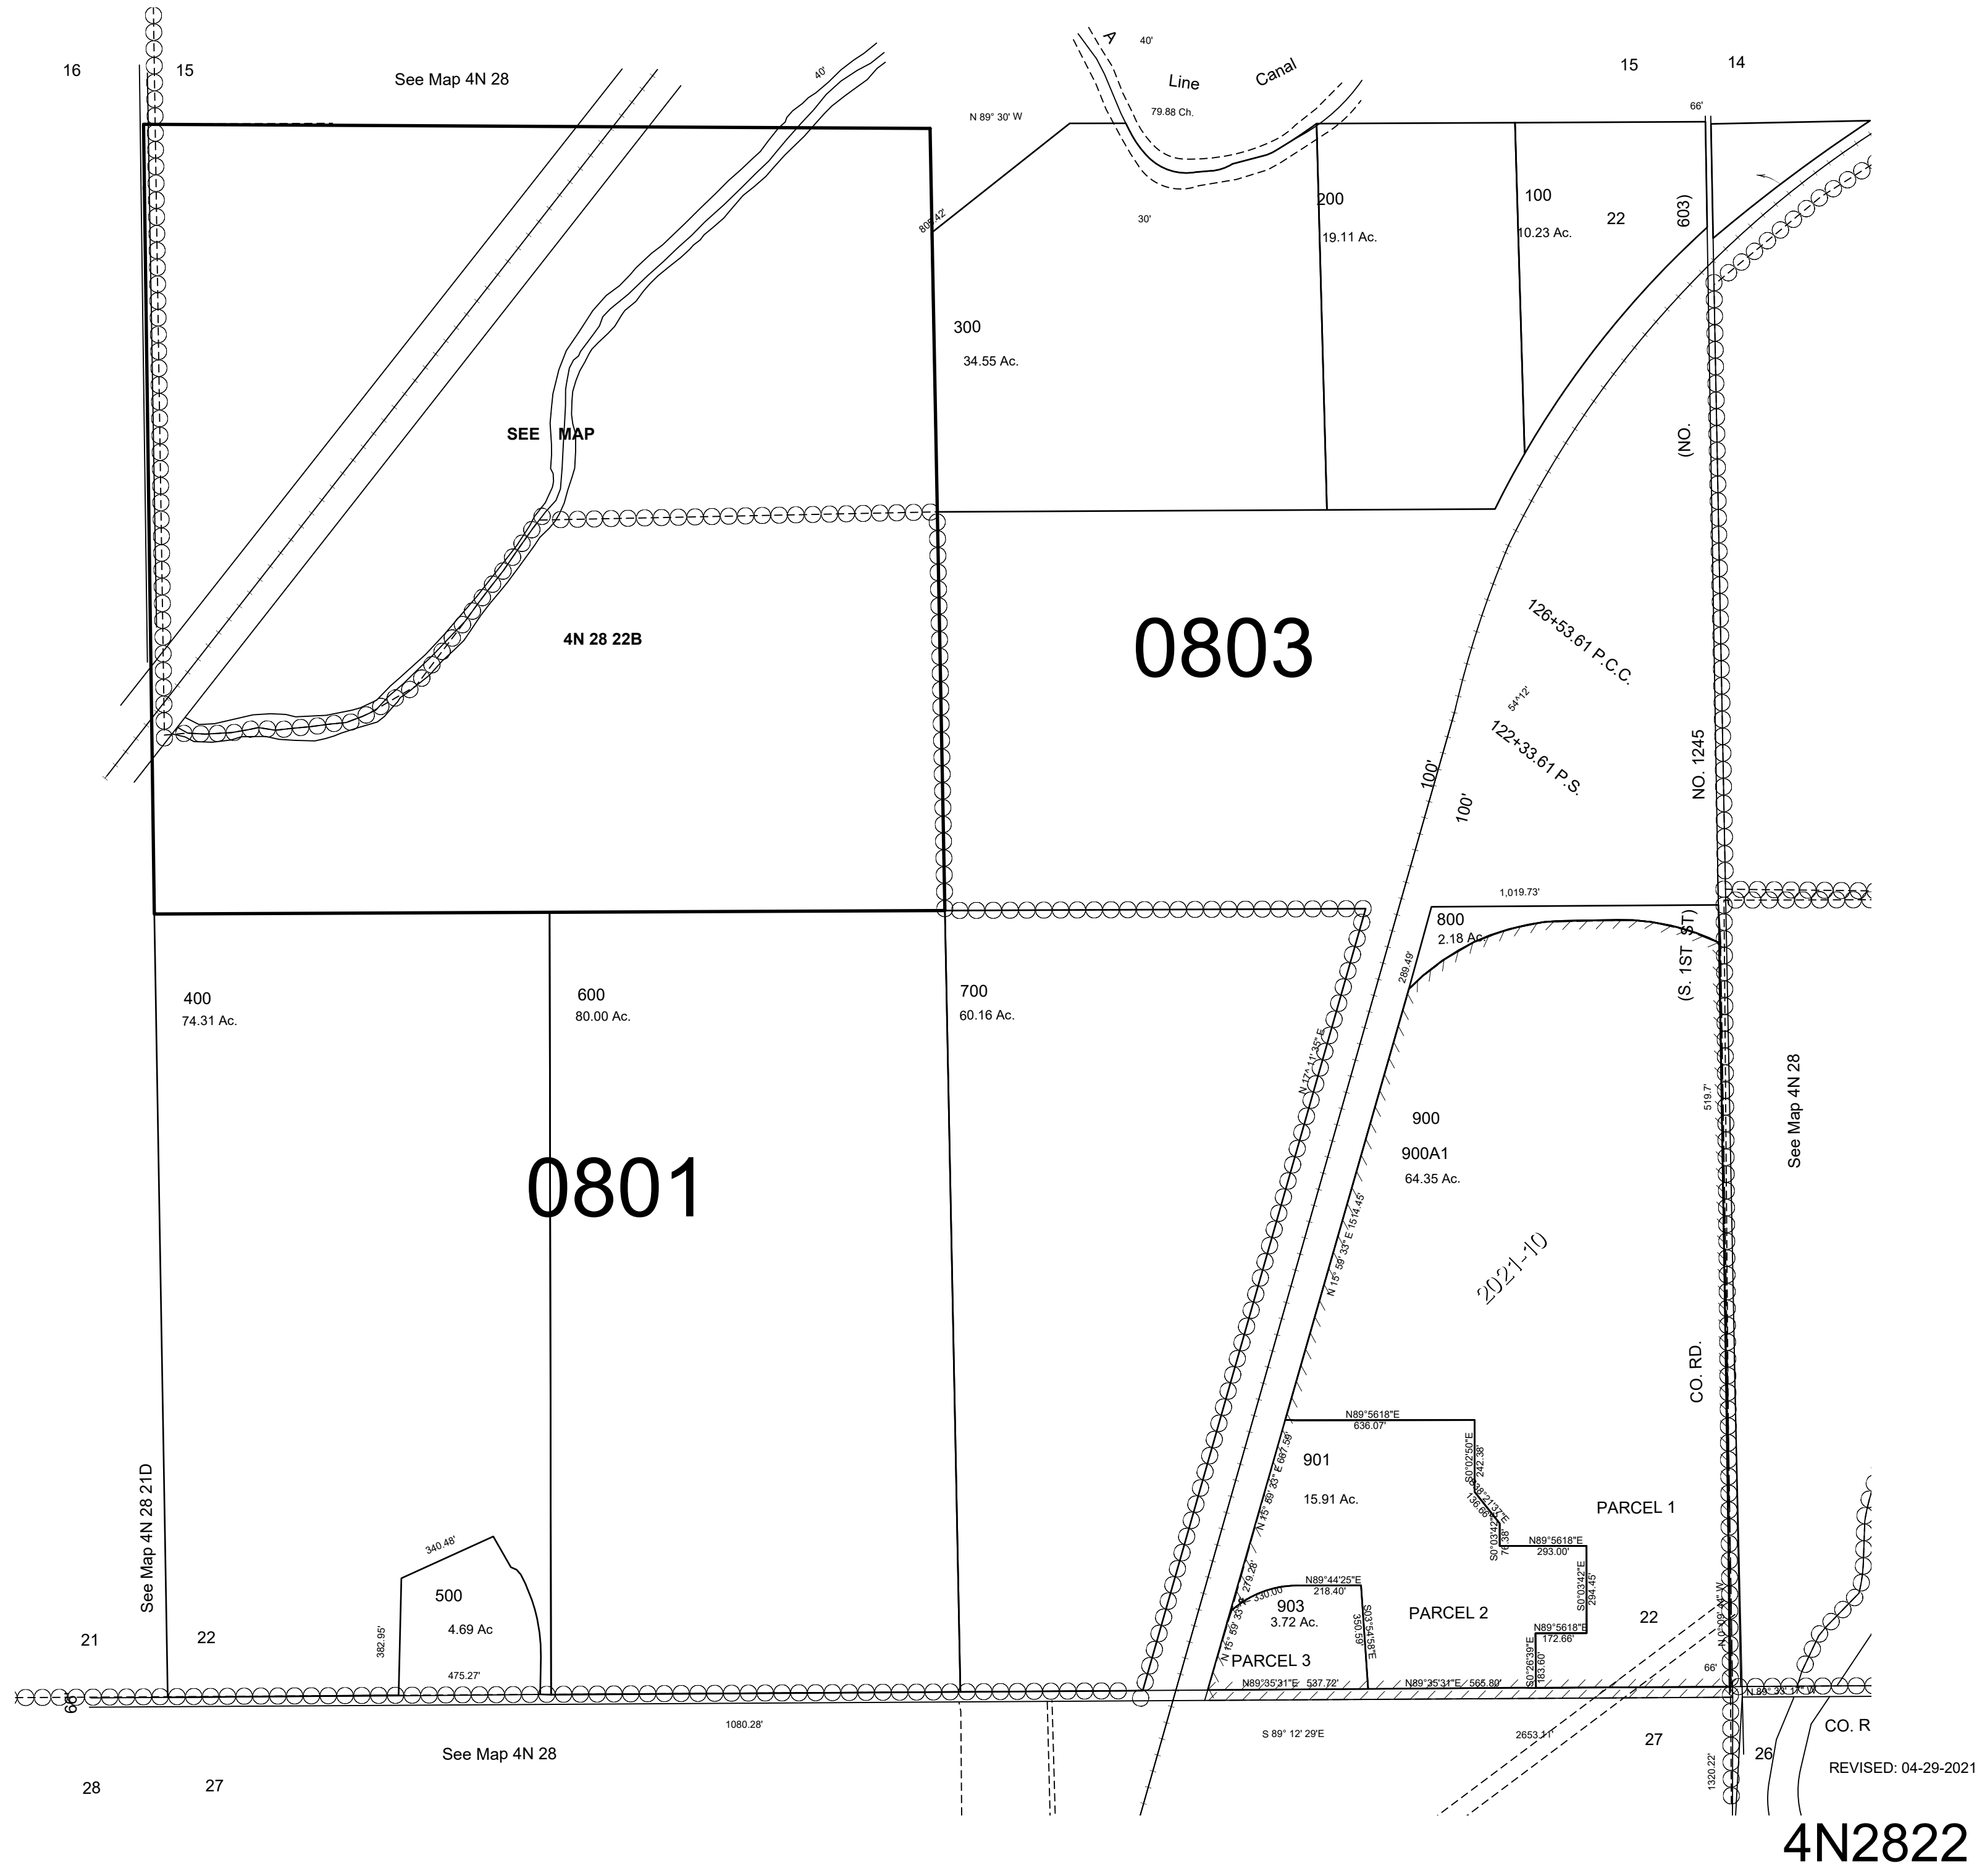

This map was prepared for Assessment & Taxation purposes only and was NOT prepared nor is it suitable for legal, engineering or surveying purposes.

SEC 22 T4N R28E WM UMATILLA COUNTY, OR

4N2822

SCALE: 1" = 400'