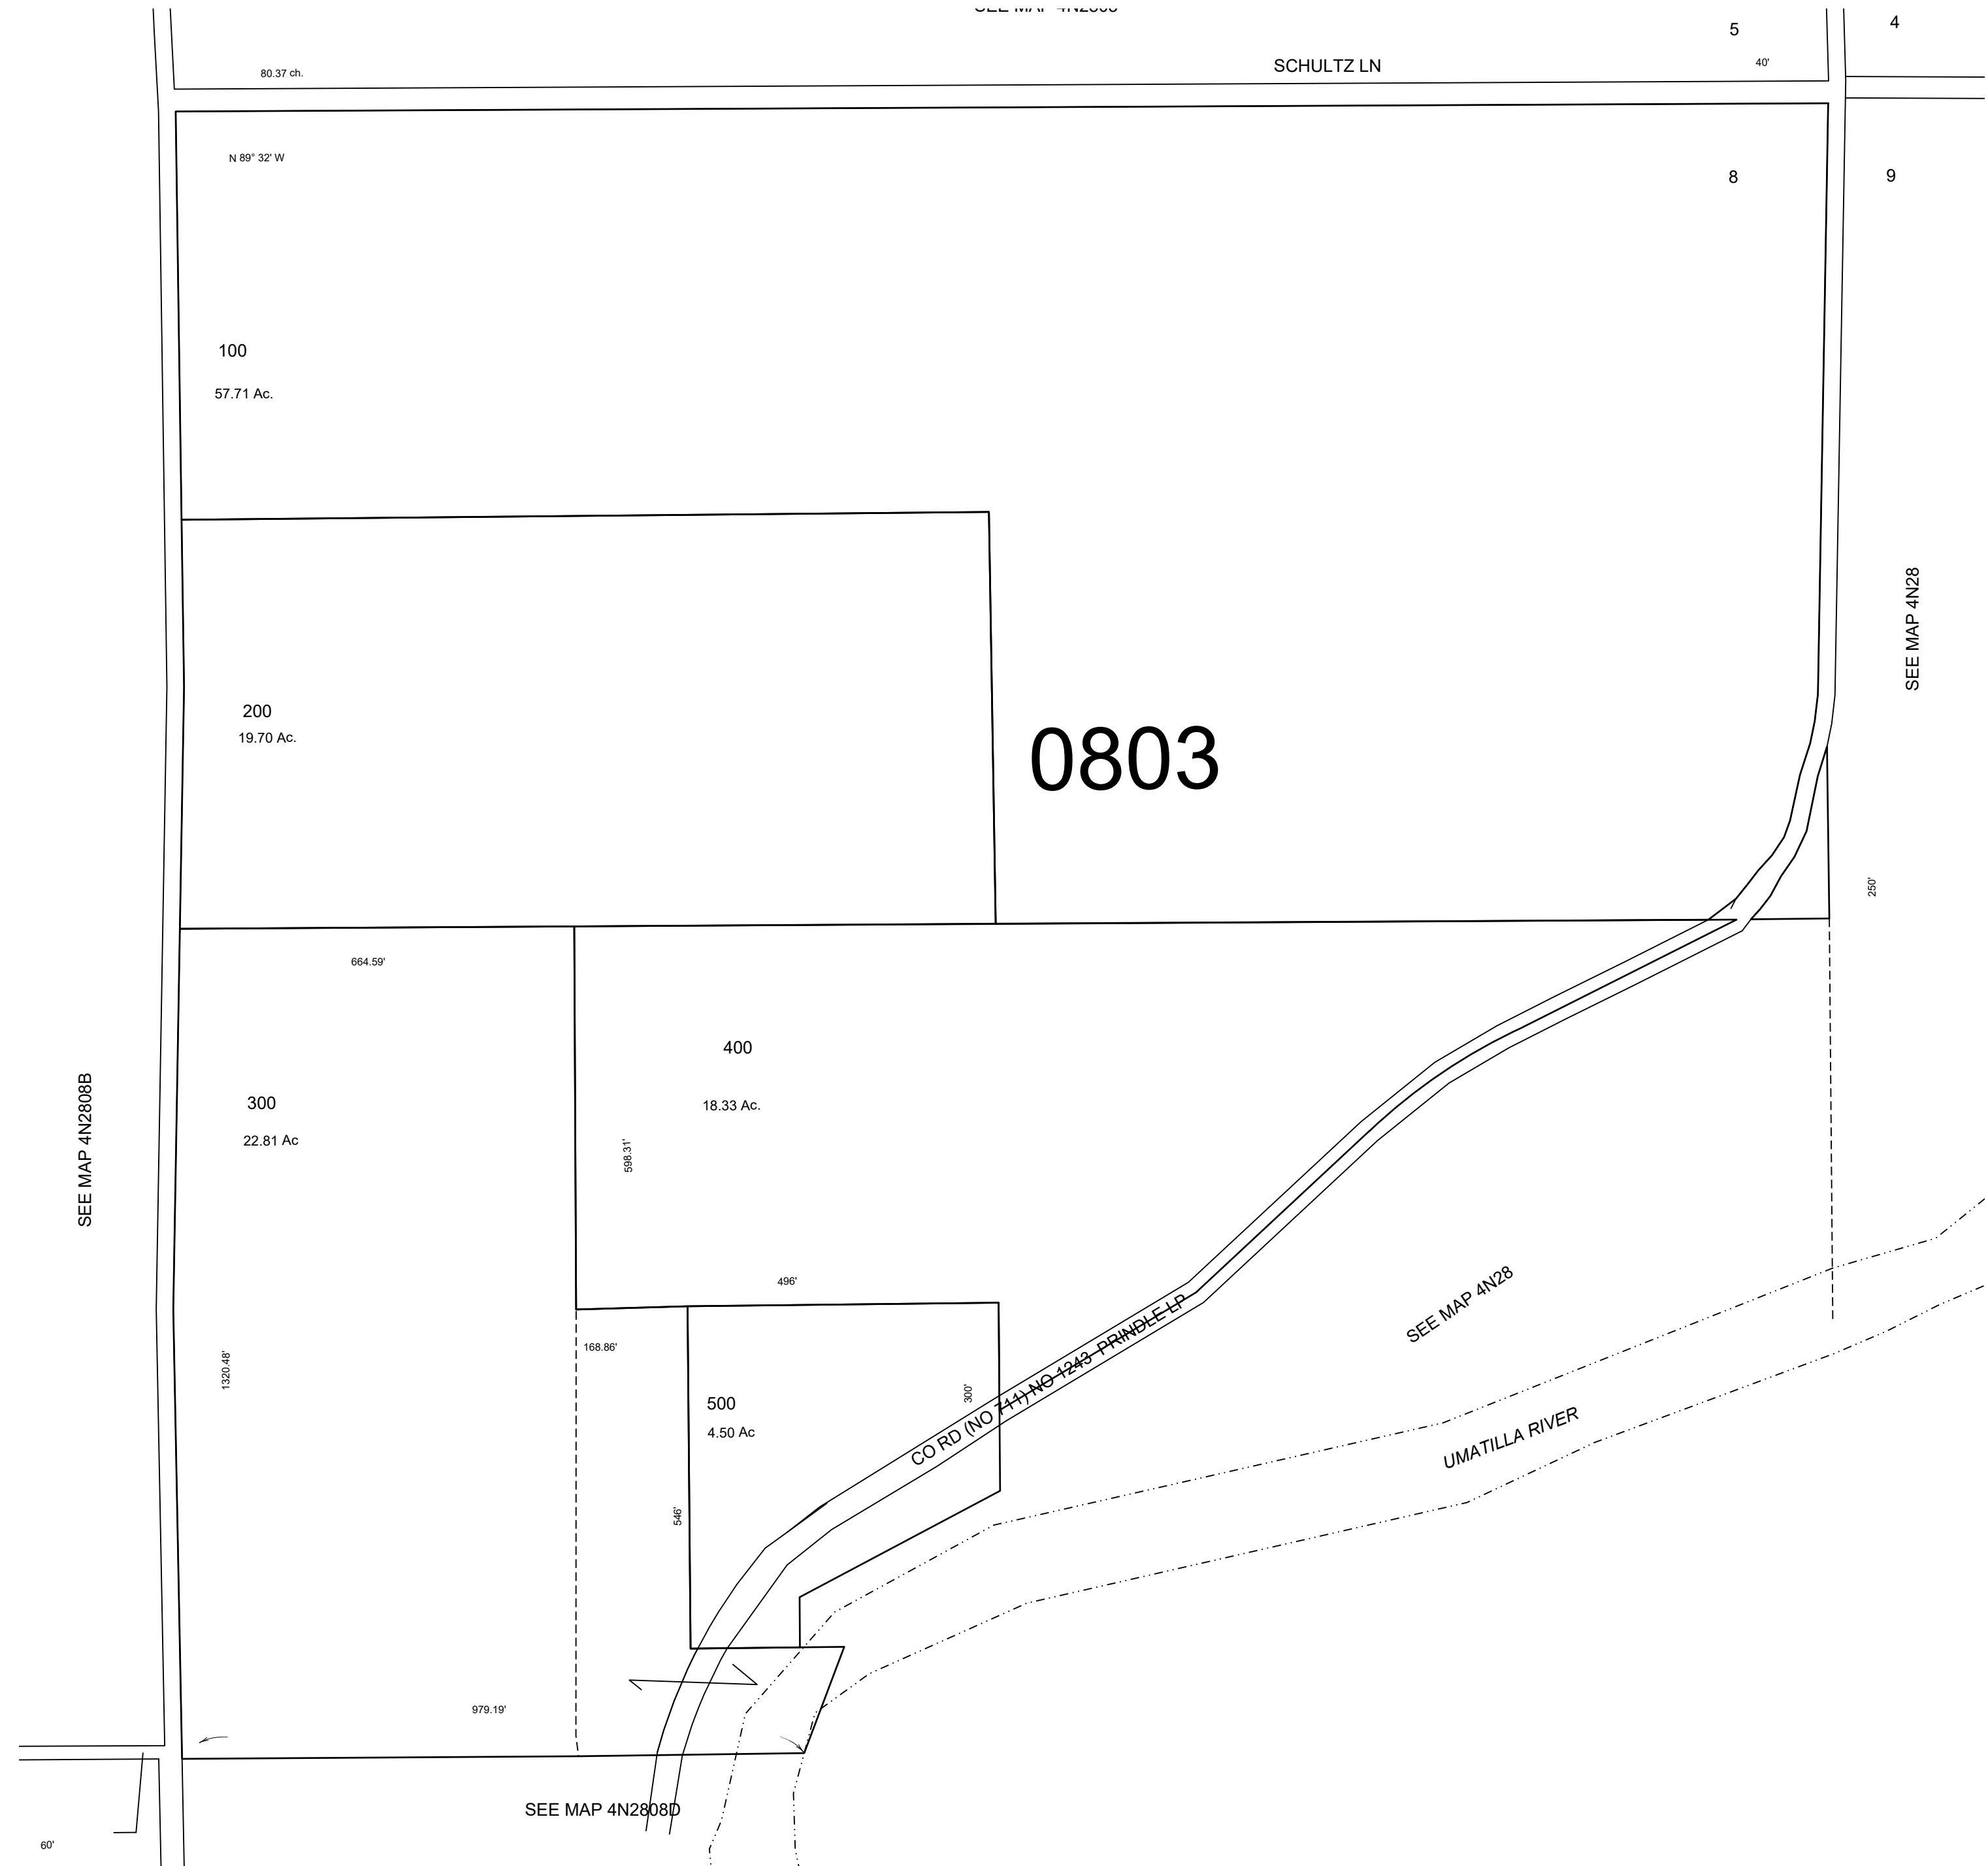

This map was prepared for Assessment & Taxation purposes only and was NOT prepared nor is it suitable for legal, engineering or surveying purposes.

NE 1/4 SEC 8 T4N R28E WM UMATILLA COUNTY, OR

4N2808A

SCALE: 1" = 200'

REVISED: 04-26-2021

4N2808A