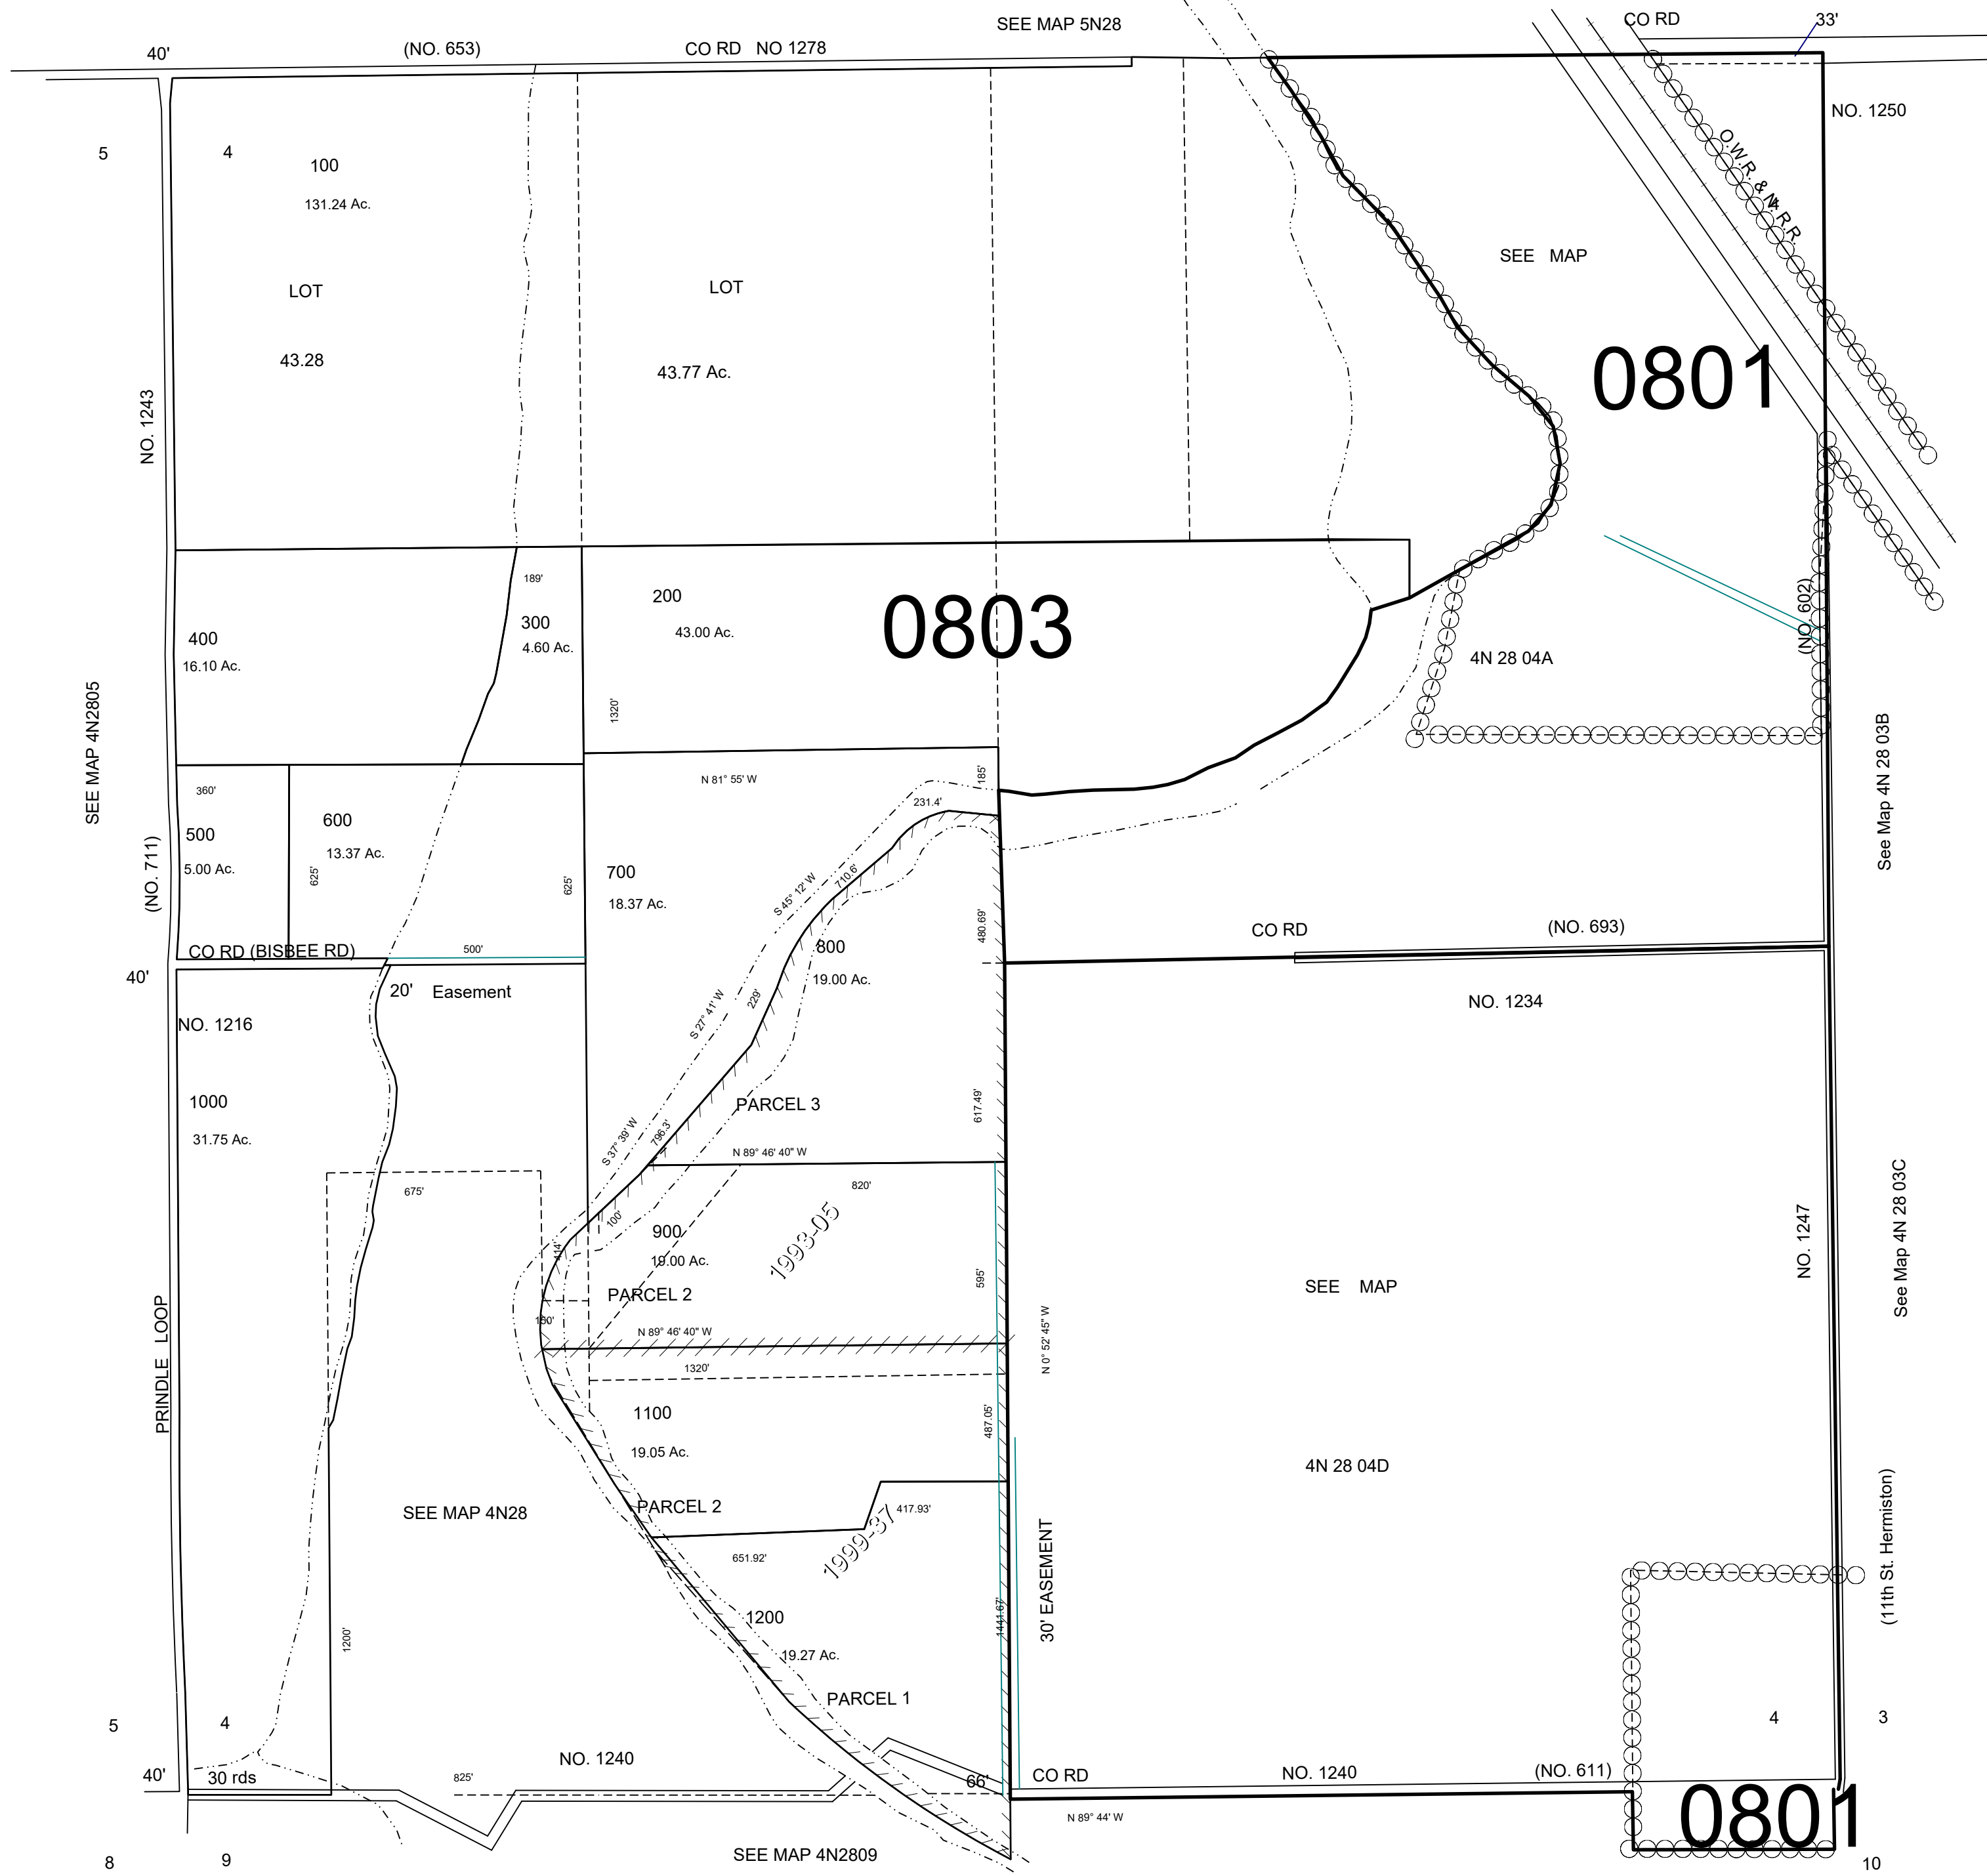

This map was prepared for Assessment & Taxation purposes only and was NOT prepared nor is it suitable for legal, engineering or surveying purposes.

SEC 4 T4N R28E WM UMATILLA COUNTY, OR

4N2804

SCALE: 1" = 400'

REVISED: 04-19-2021

4N2804