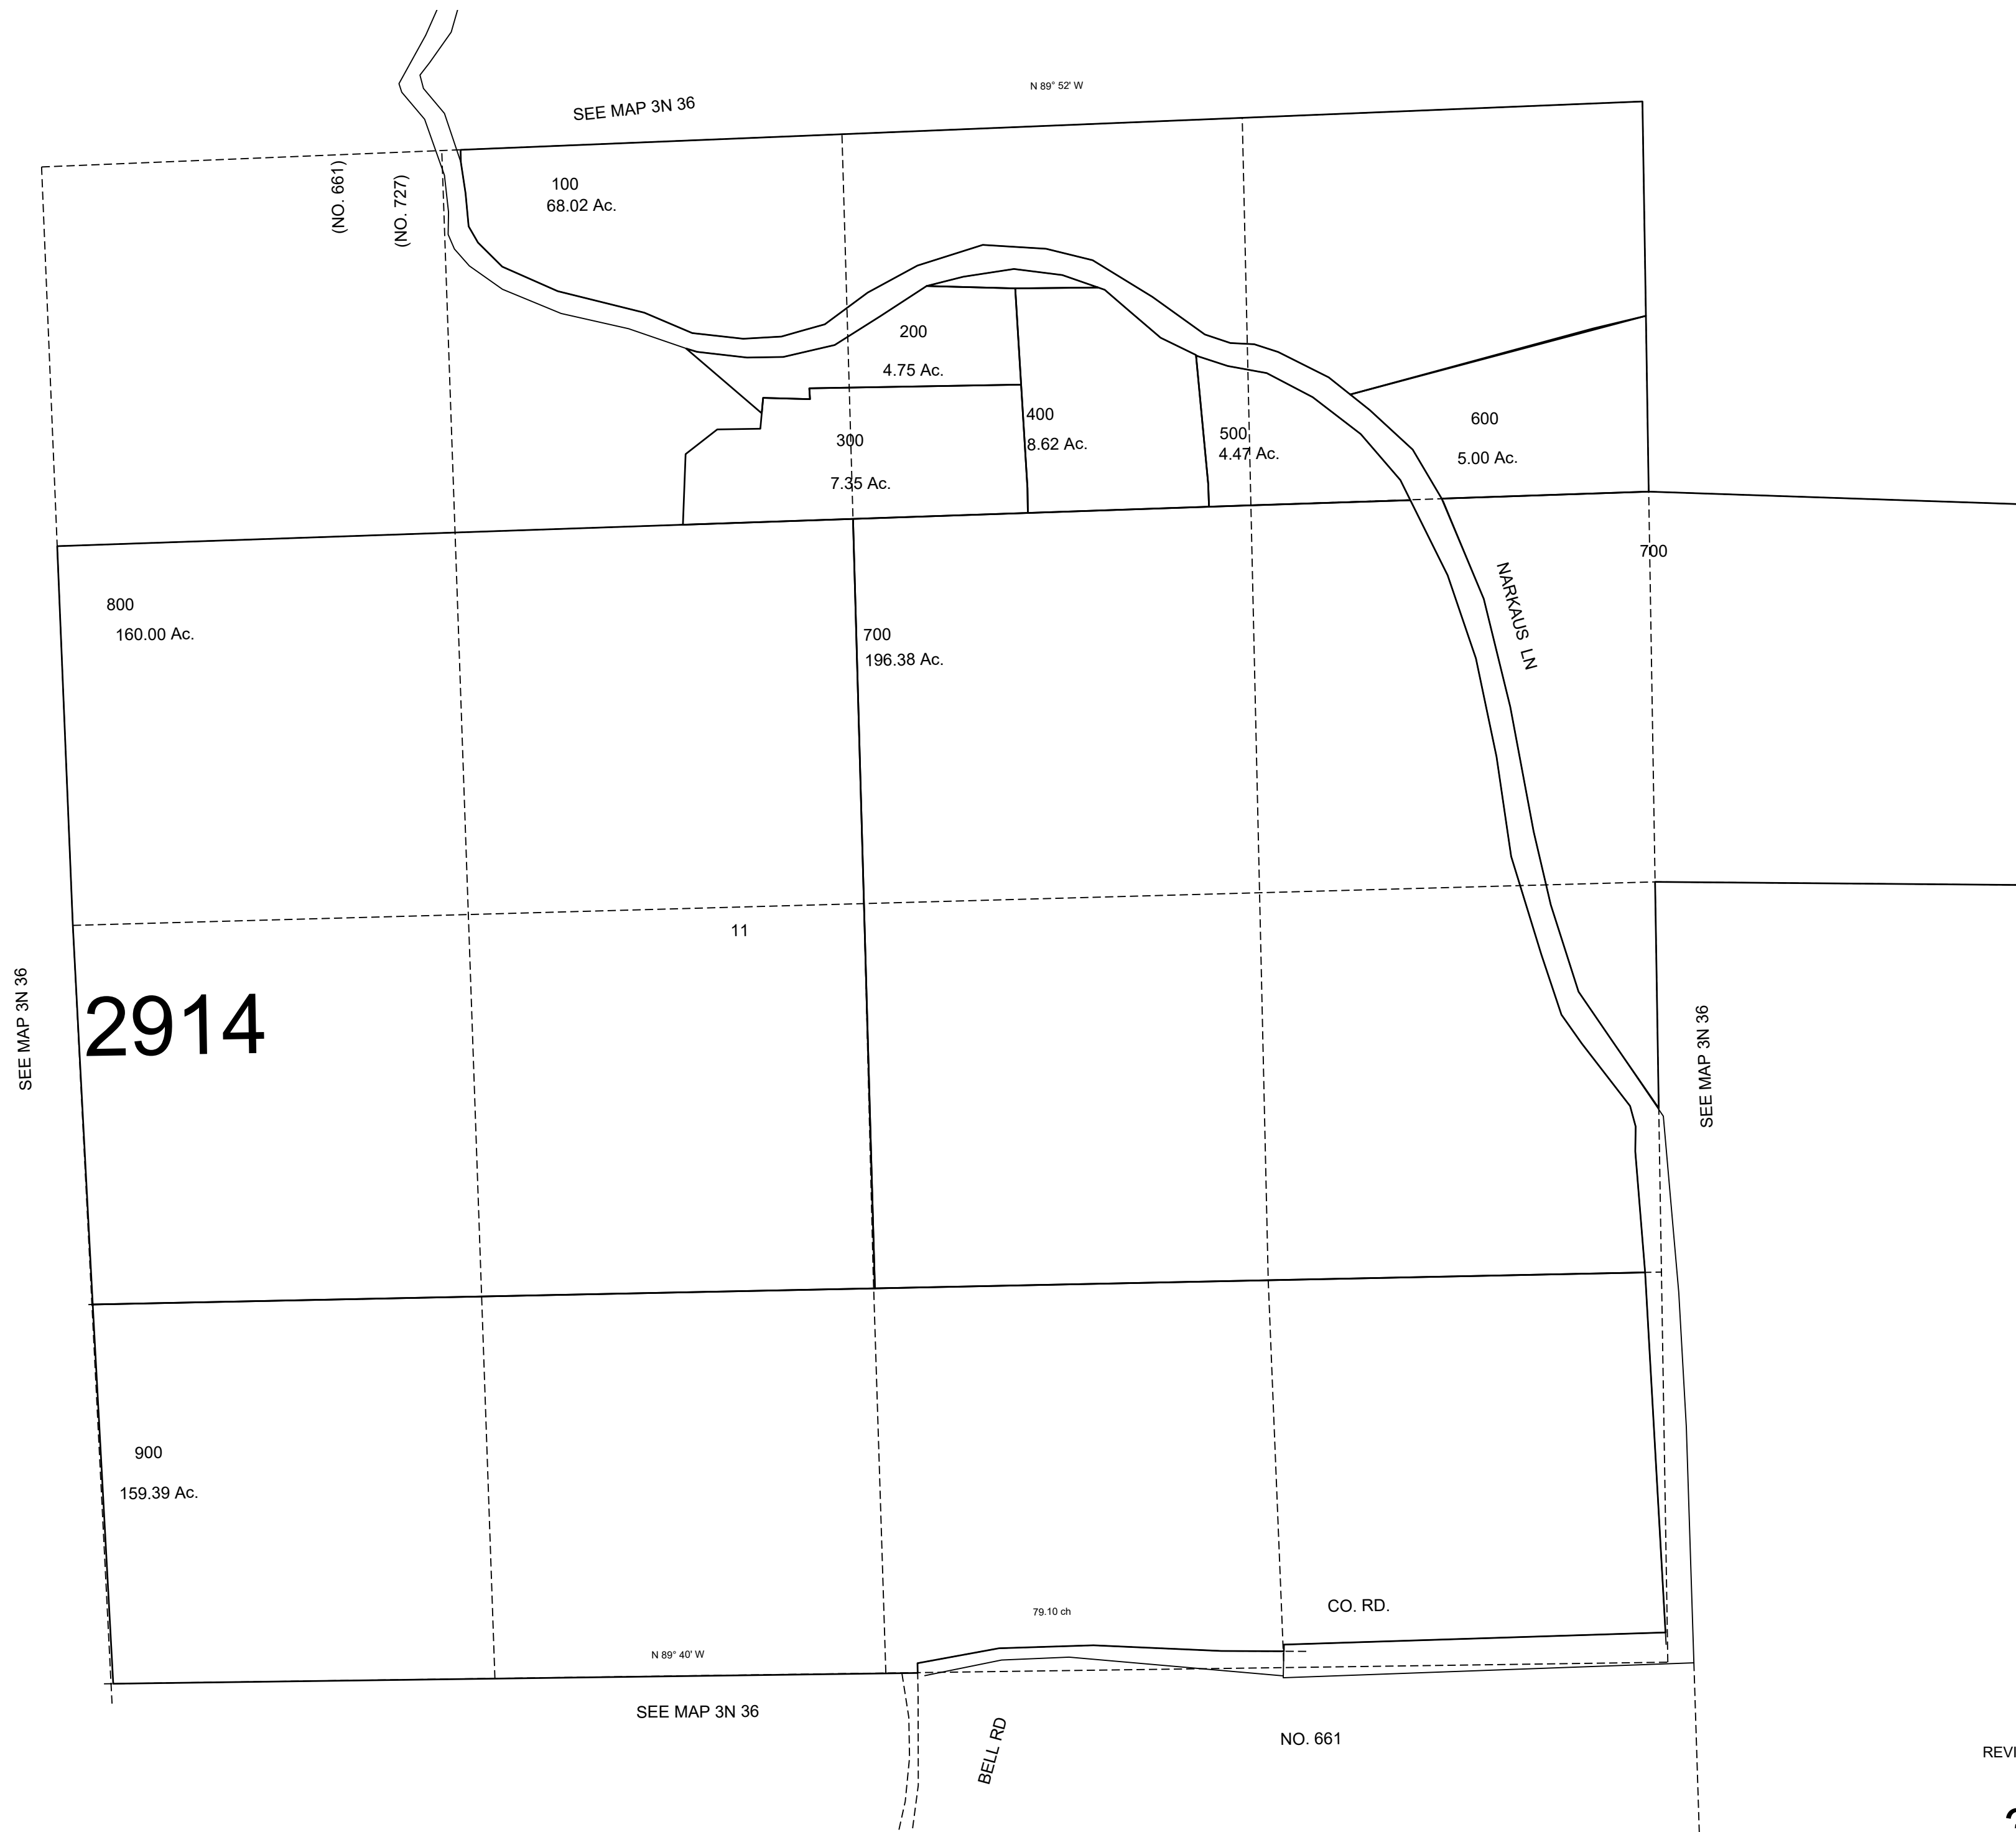

This map was prepared for Assessment & Taxation purposes only and was NOT prepared nor is it suitable for legal, engineering or surveying purposes.

SEC 11 T3N R36E WM UMATILLA COUNTY, OR

3N3611

SCALE: 1" = 400'