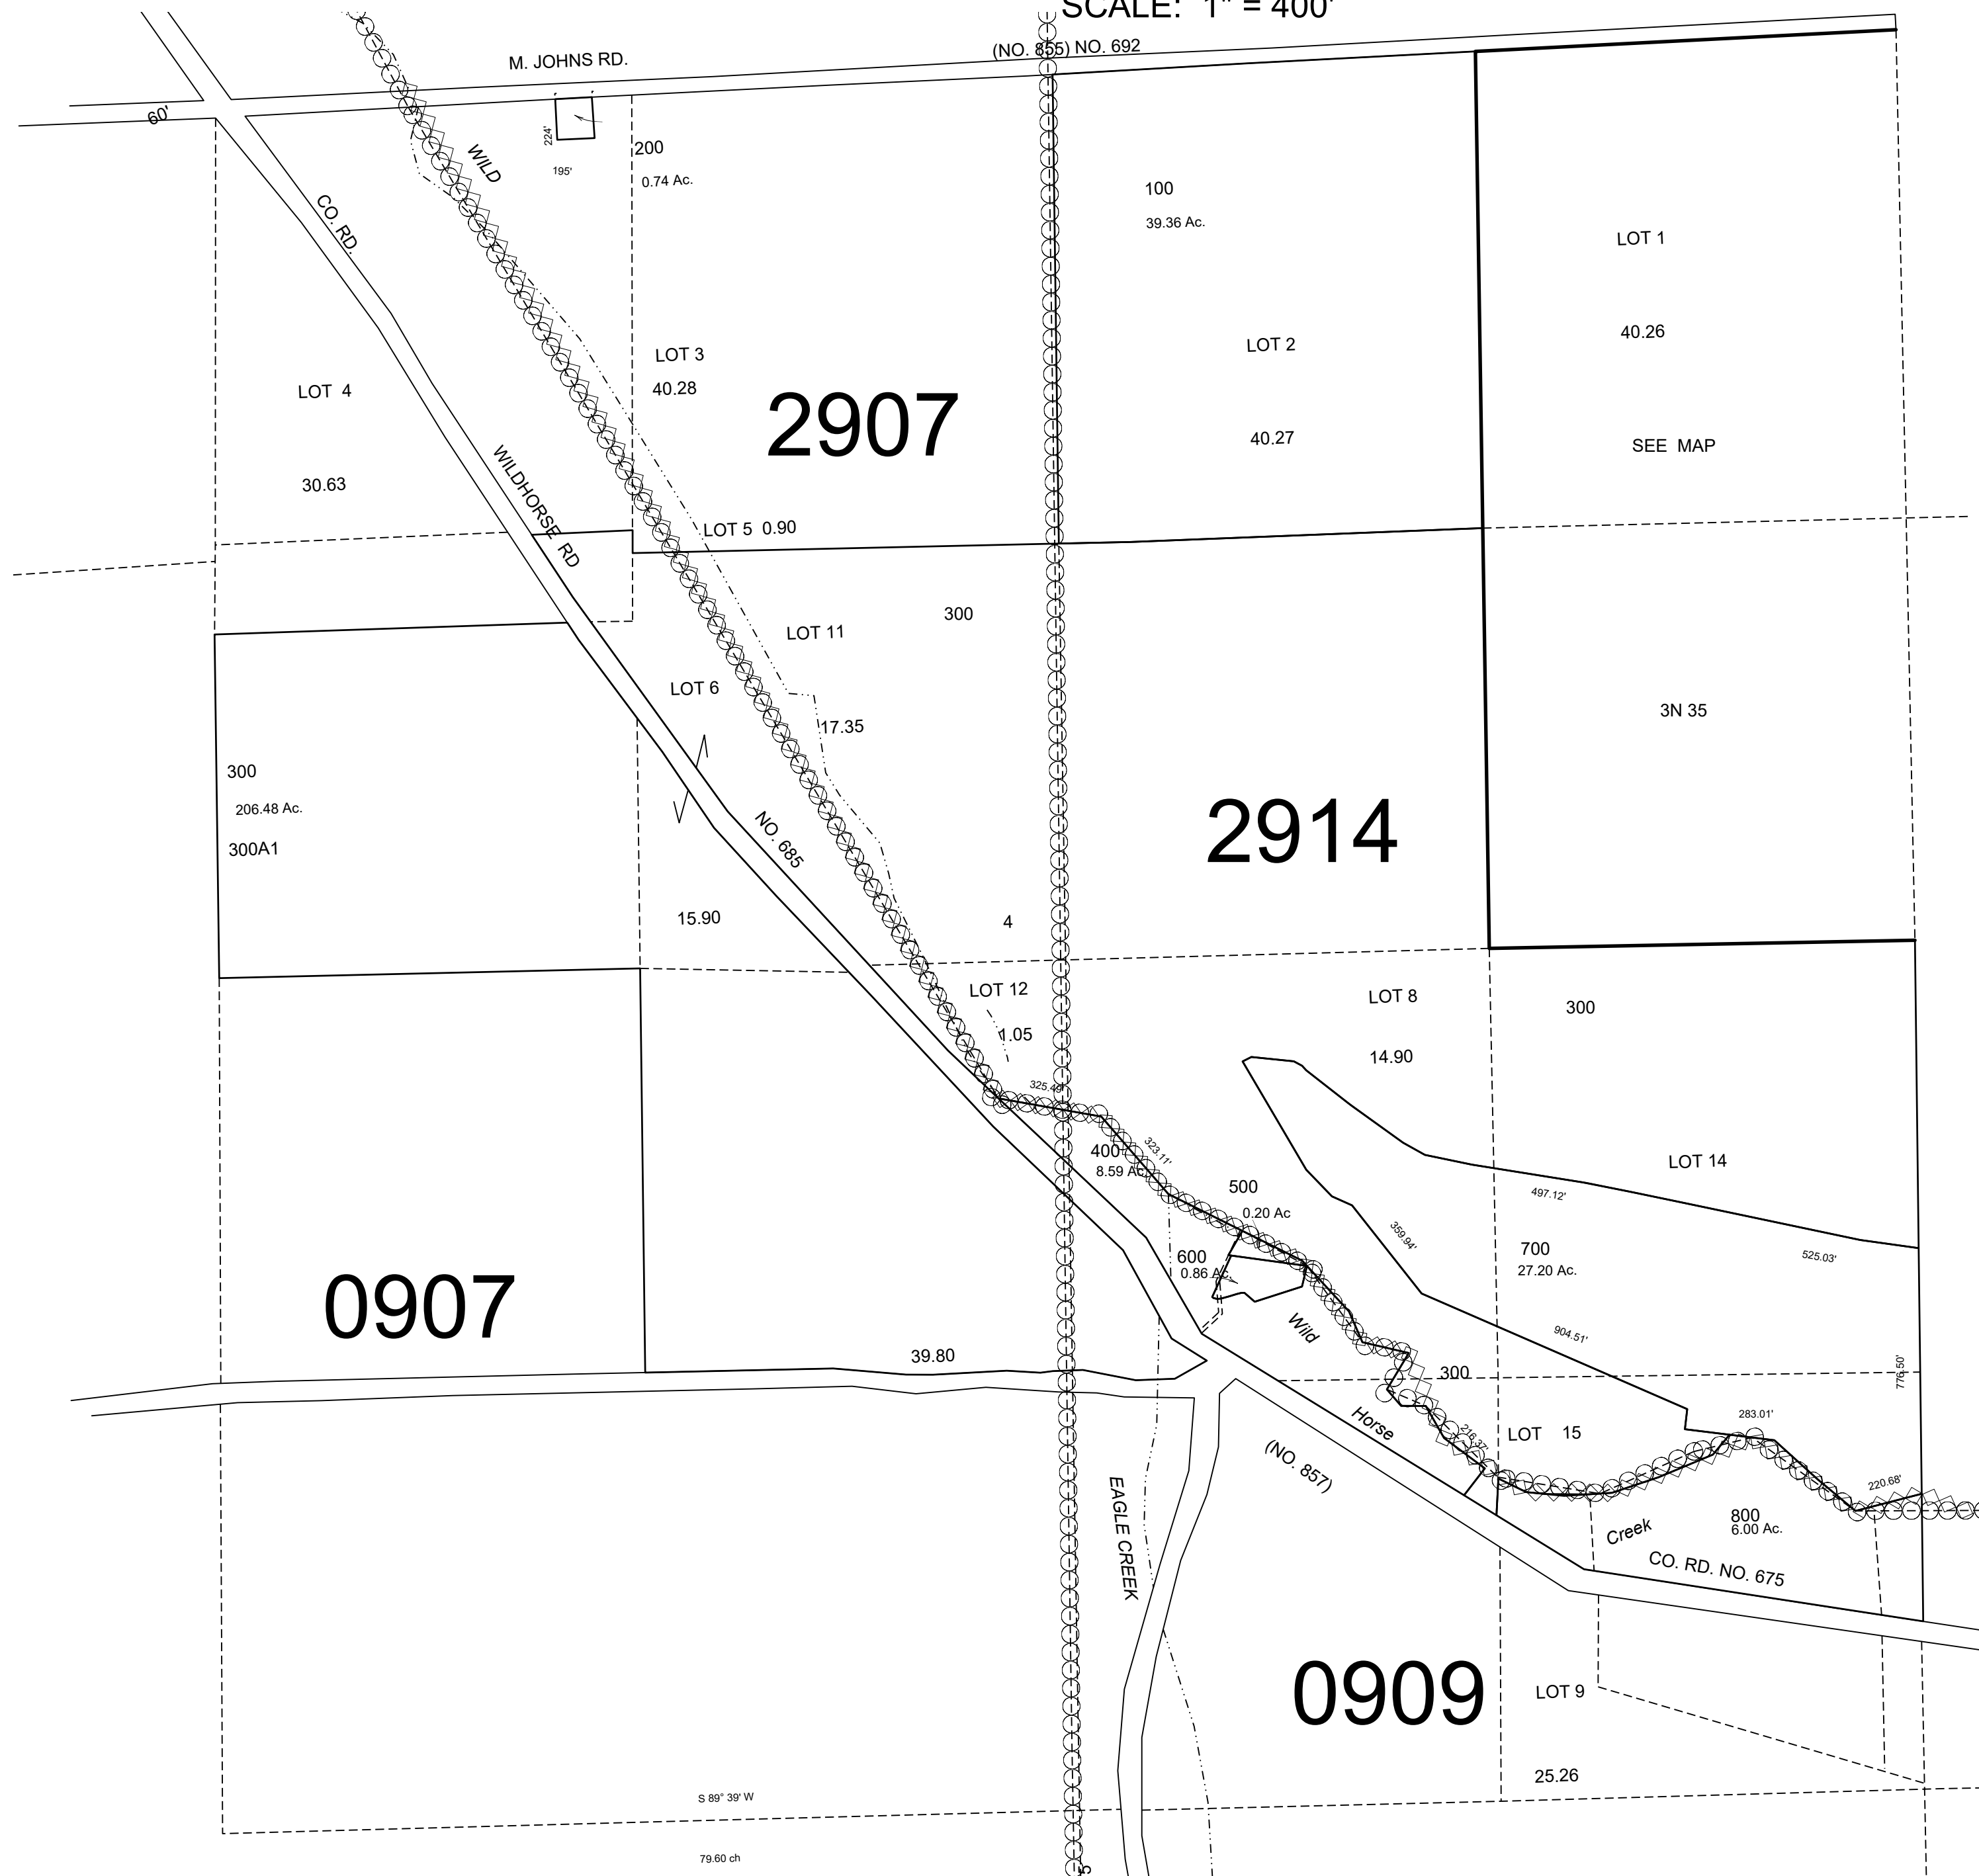

This map was prepared for Assessment & Taxation purposes only and was NOT prepared nor is it suitable for legal, engineering or surveying purposes.

SEC 4 T3N R35E WM  
UMATILLA COUNTY, OR

3N3504

SCALE: 1" = 400'