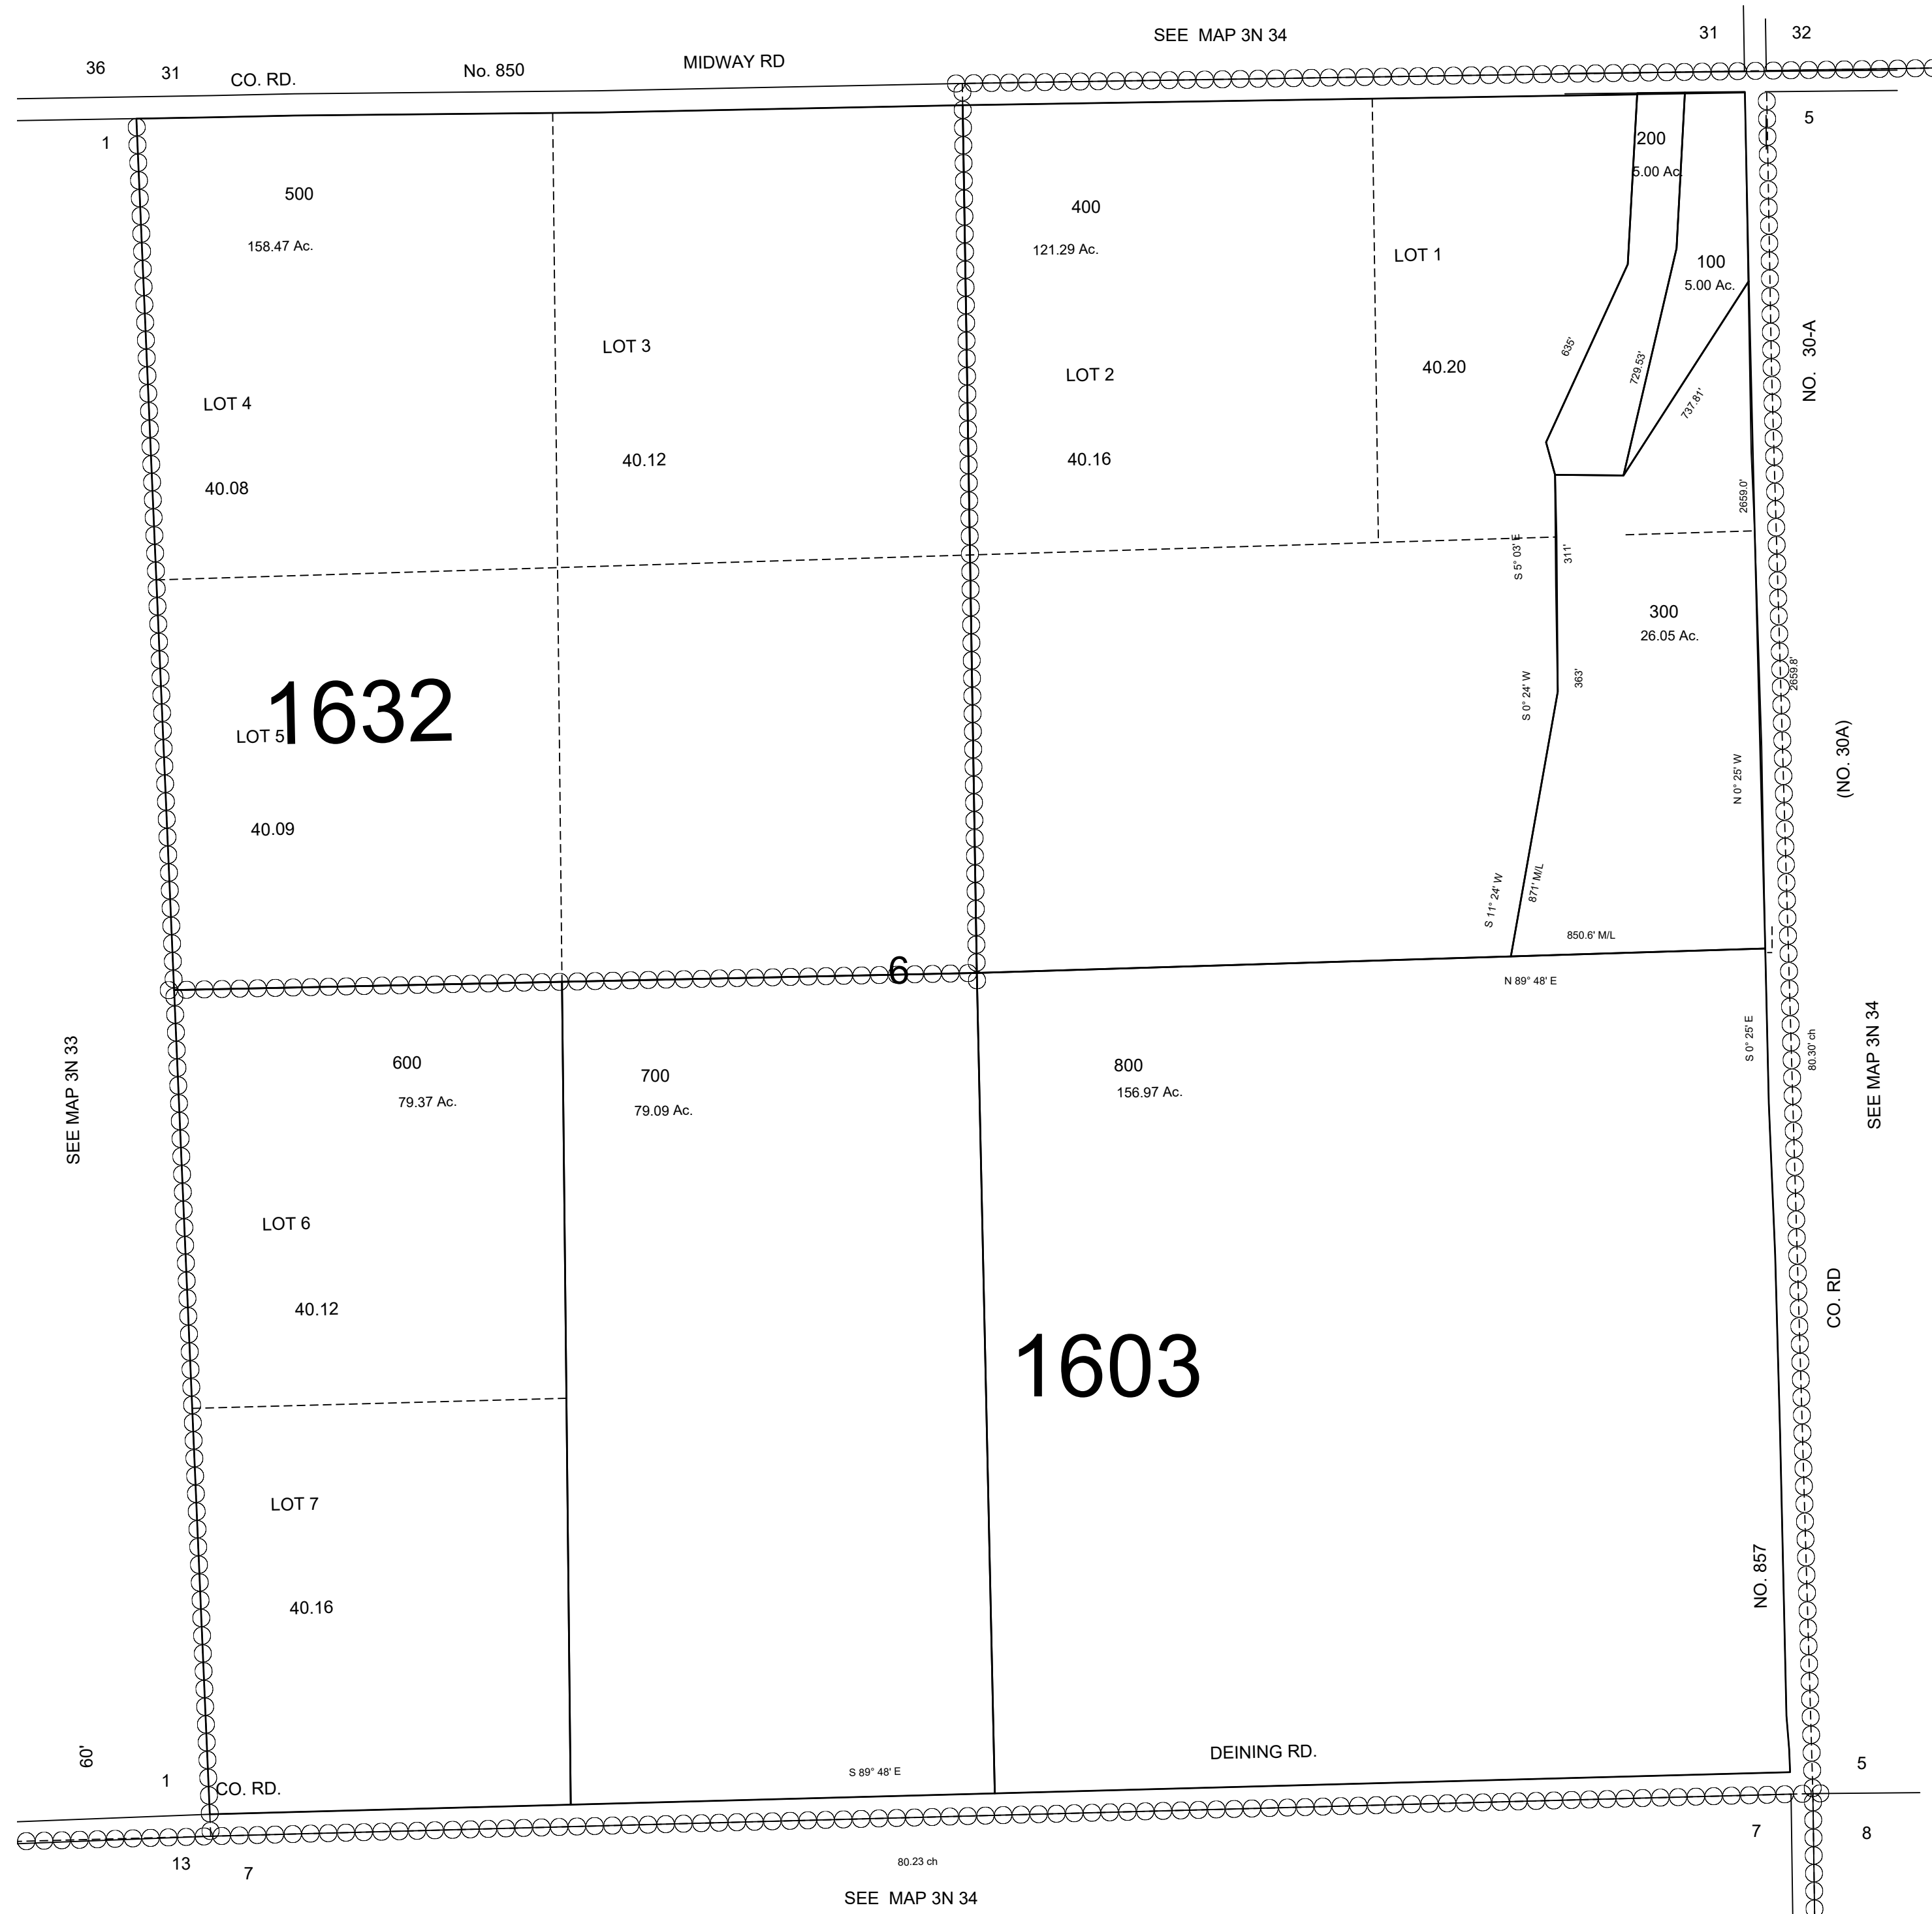

This map was prepared for Assessment & Taxation purposes only and was NOT prepared nor is it suitable for legal, engineering or surveying purposes.

SEC 6 T3N R34E WM UMATILLA COUNTY, OR

3N3406

SCALE: 1" = 400'