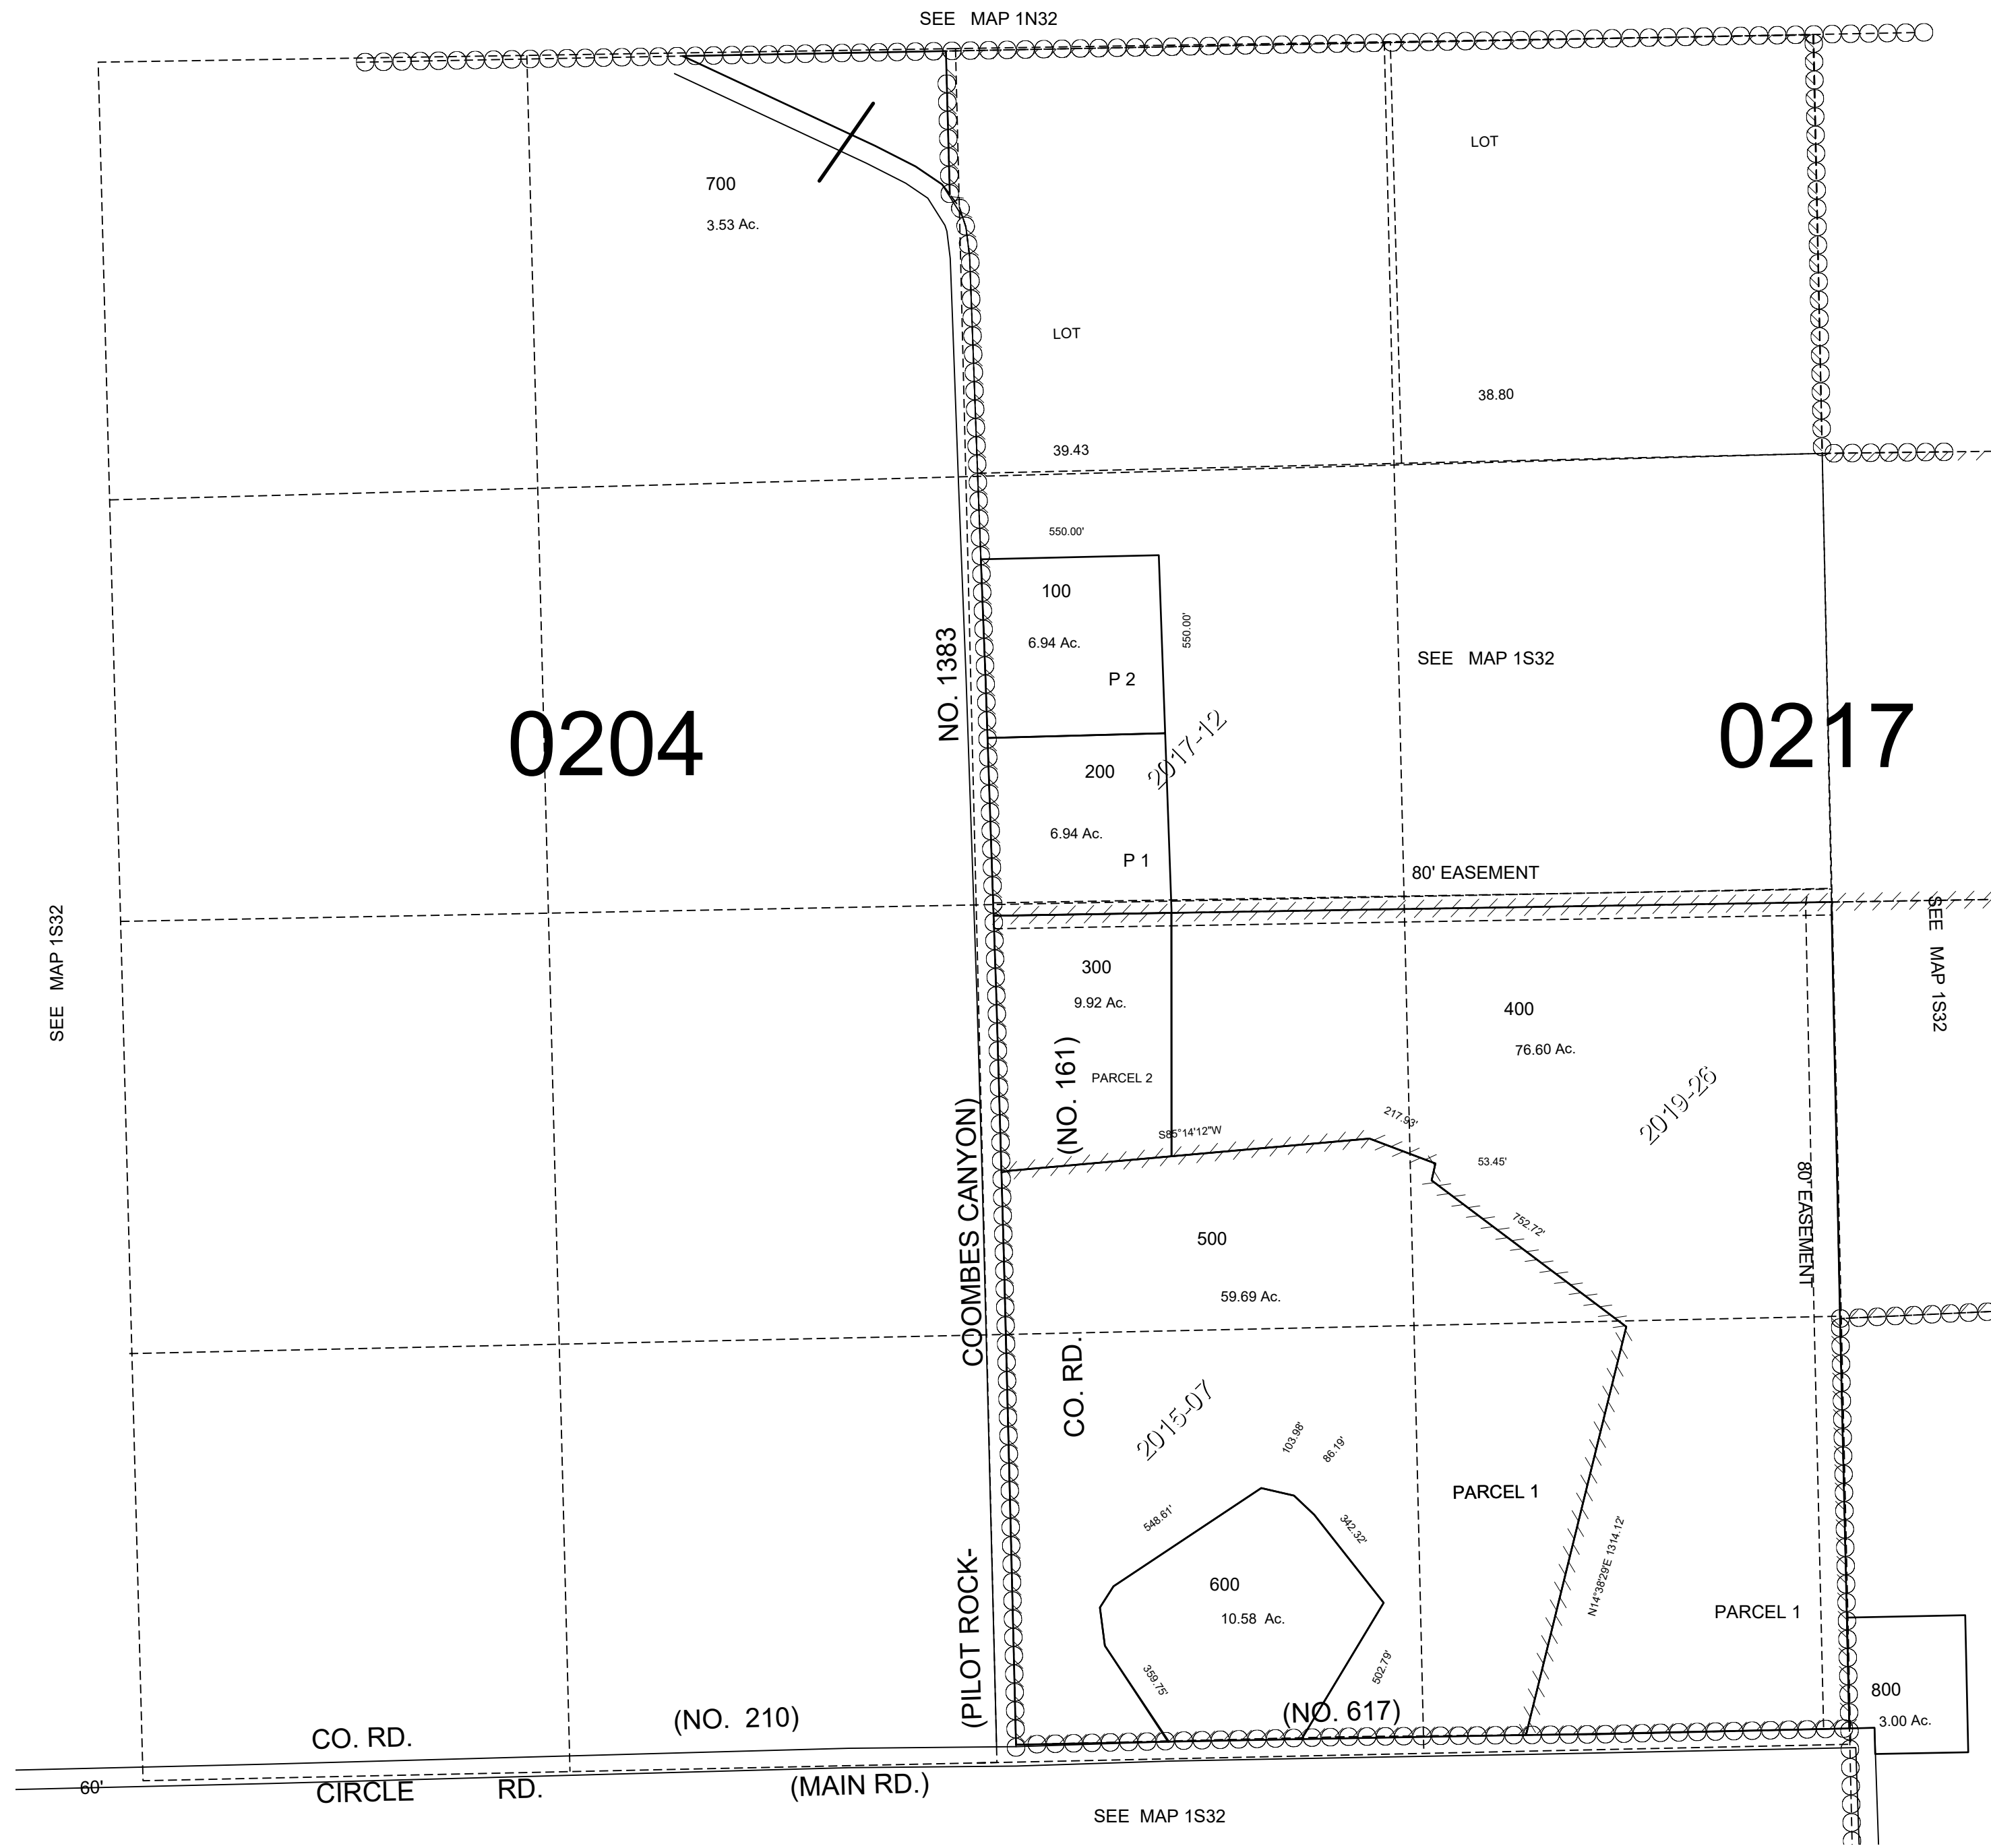

This map was prepared for Assessment & Taxation purposes only and was NOT prepared nor is it suitable for legal, engineering or surveying purposes.

# SEC 05 T1S R32E WM UMATILLA COUNTY, OR

1S3205

SCALE: 1" = 400'

REVISED: 01-28-21

1S3205