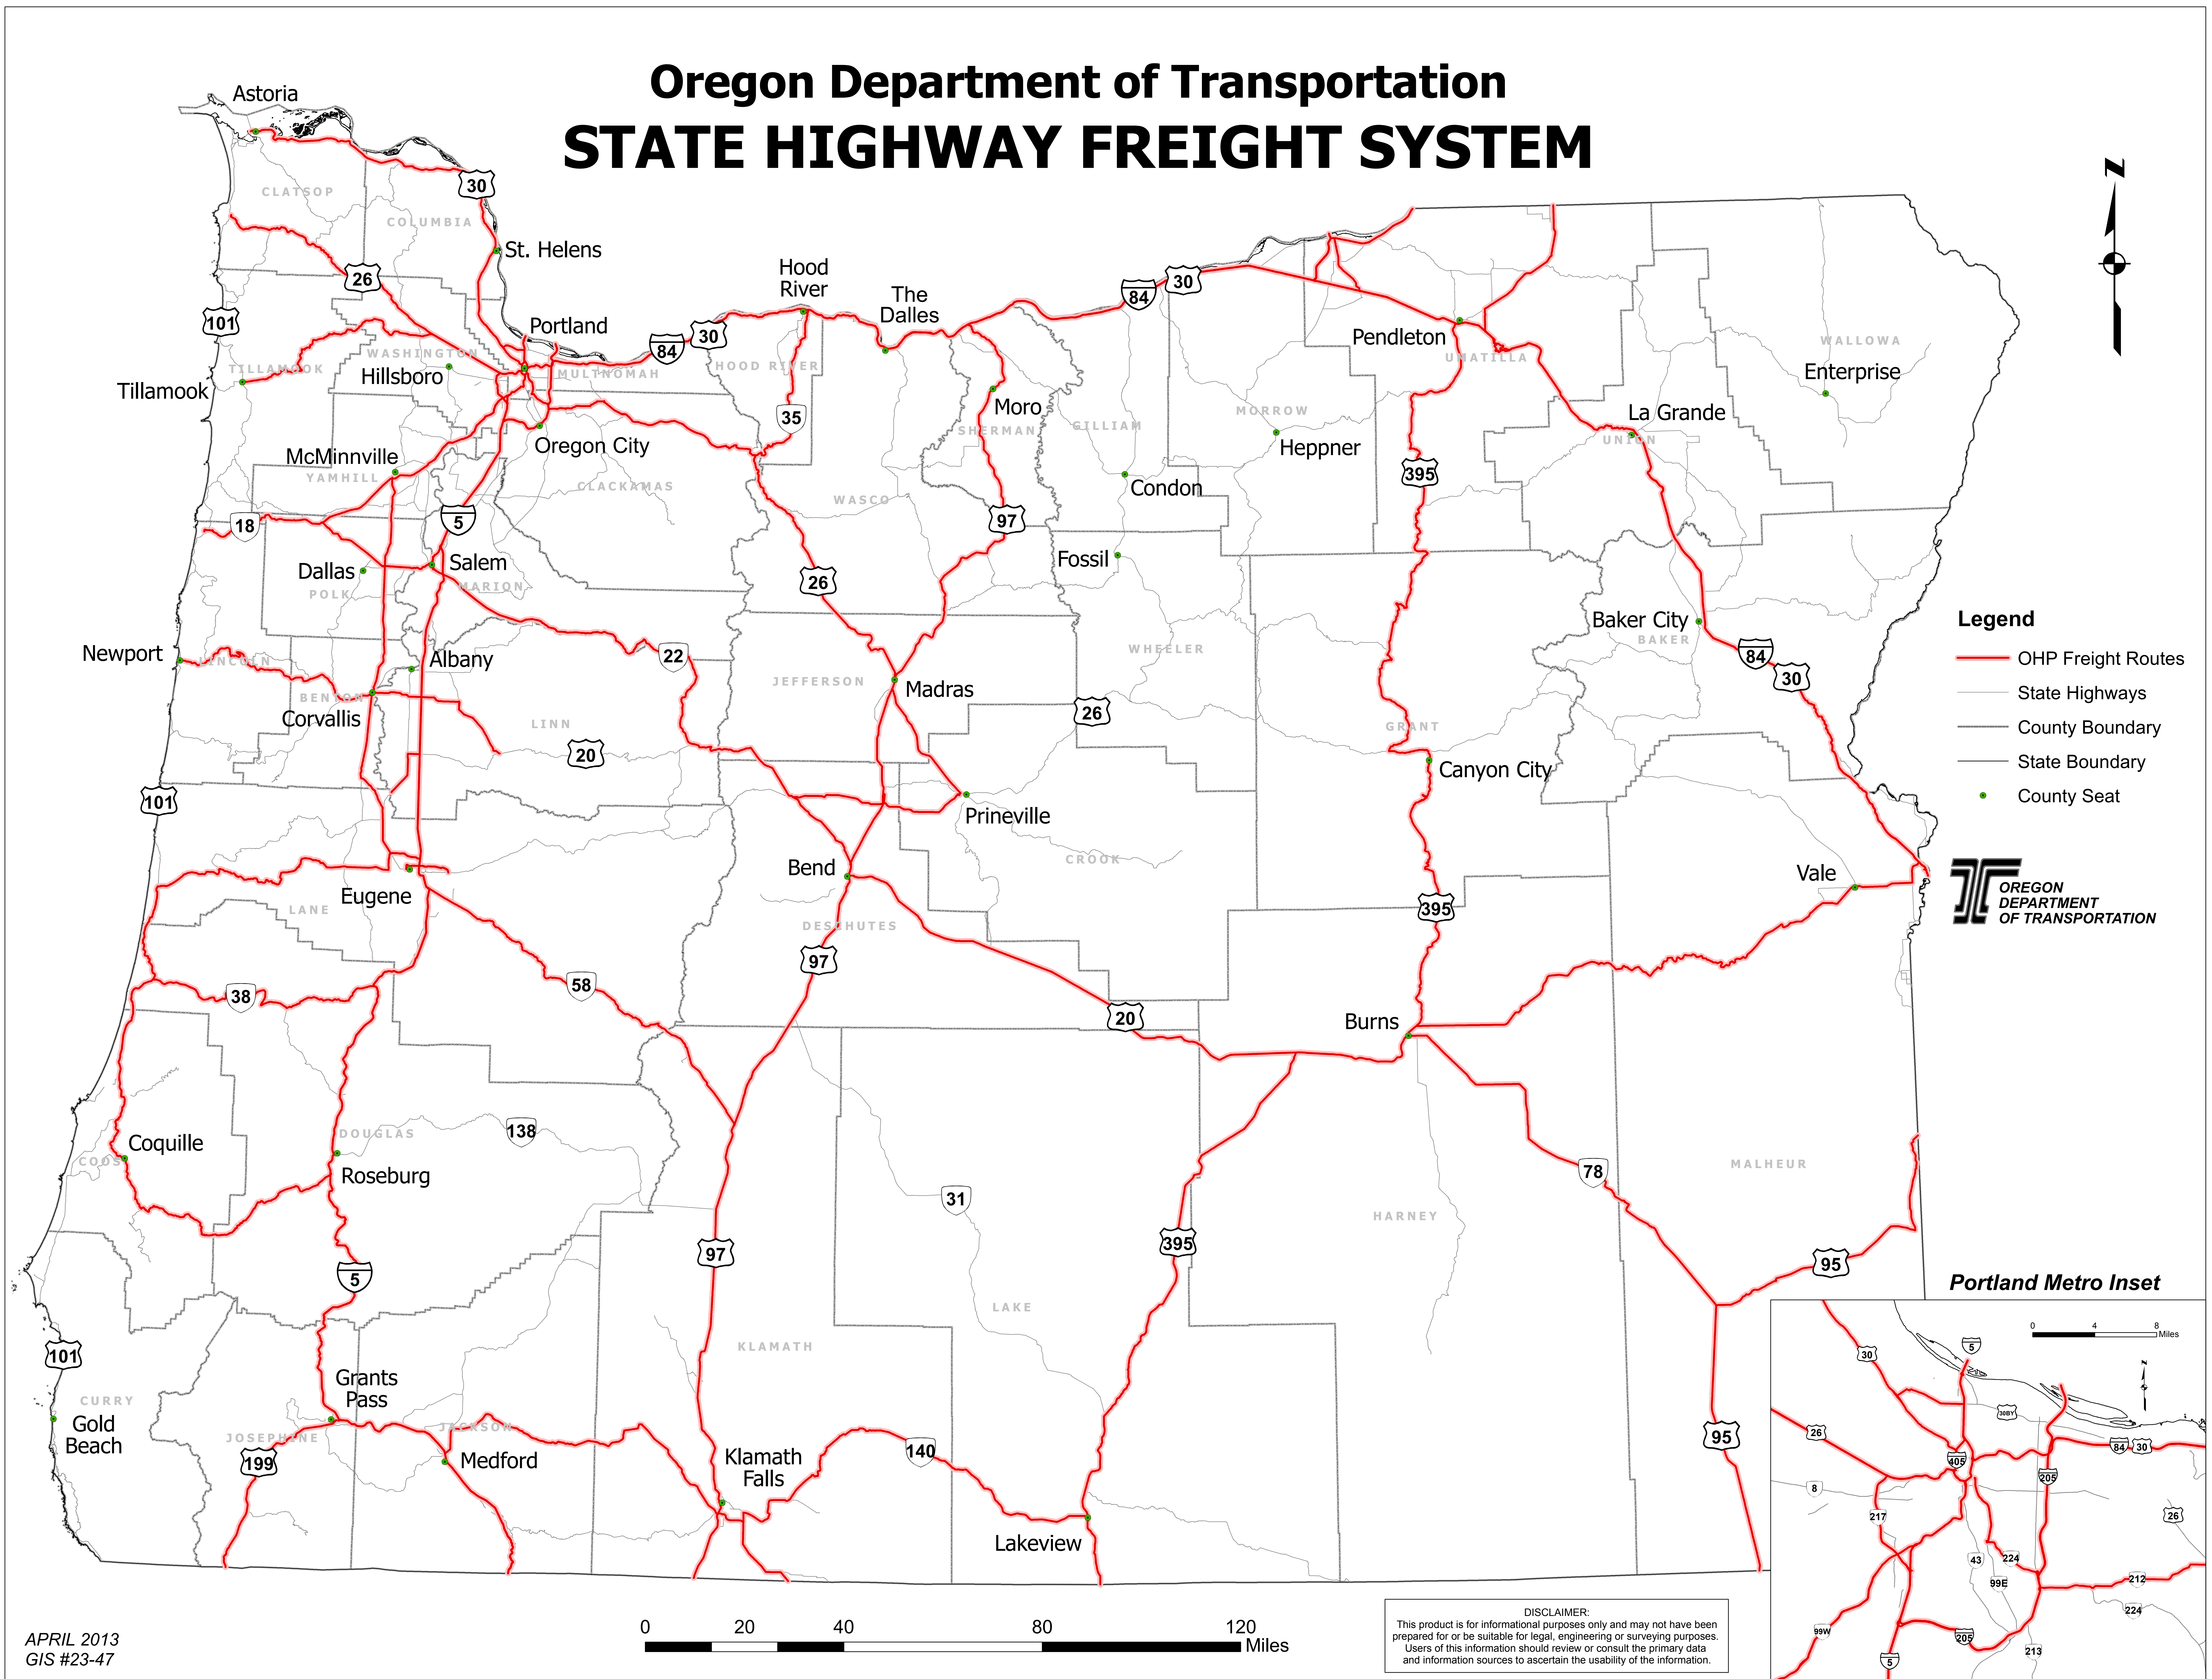

Oregon Department of Transportation STATE HIGHWAY FREIGHT SYSTEM

- Legend**
- OHP Freight Routes
 - State Highways
 - County Boundary
 - State Boundary
 - County Seat

Portland Metro Inset

DISCLAIMER:
This product is for informational purposes only and may not have been prepared for or be suitable for legal, engineering or surveying purposes. Users of this information should review or consult the primary data and information sources to ascertain the usability of the information.