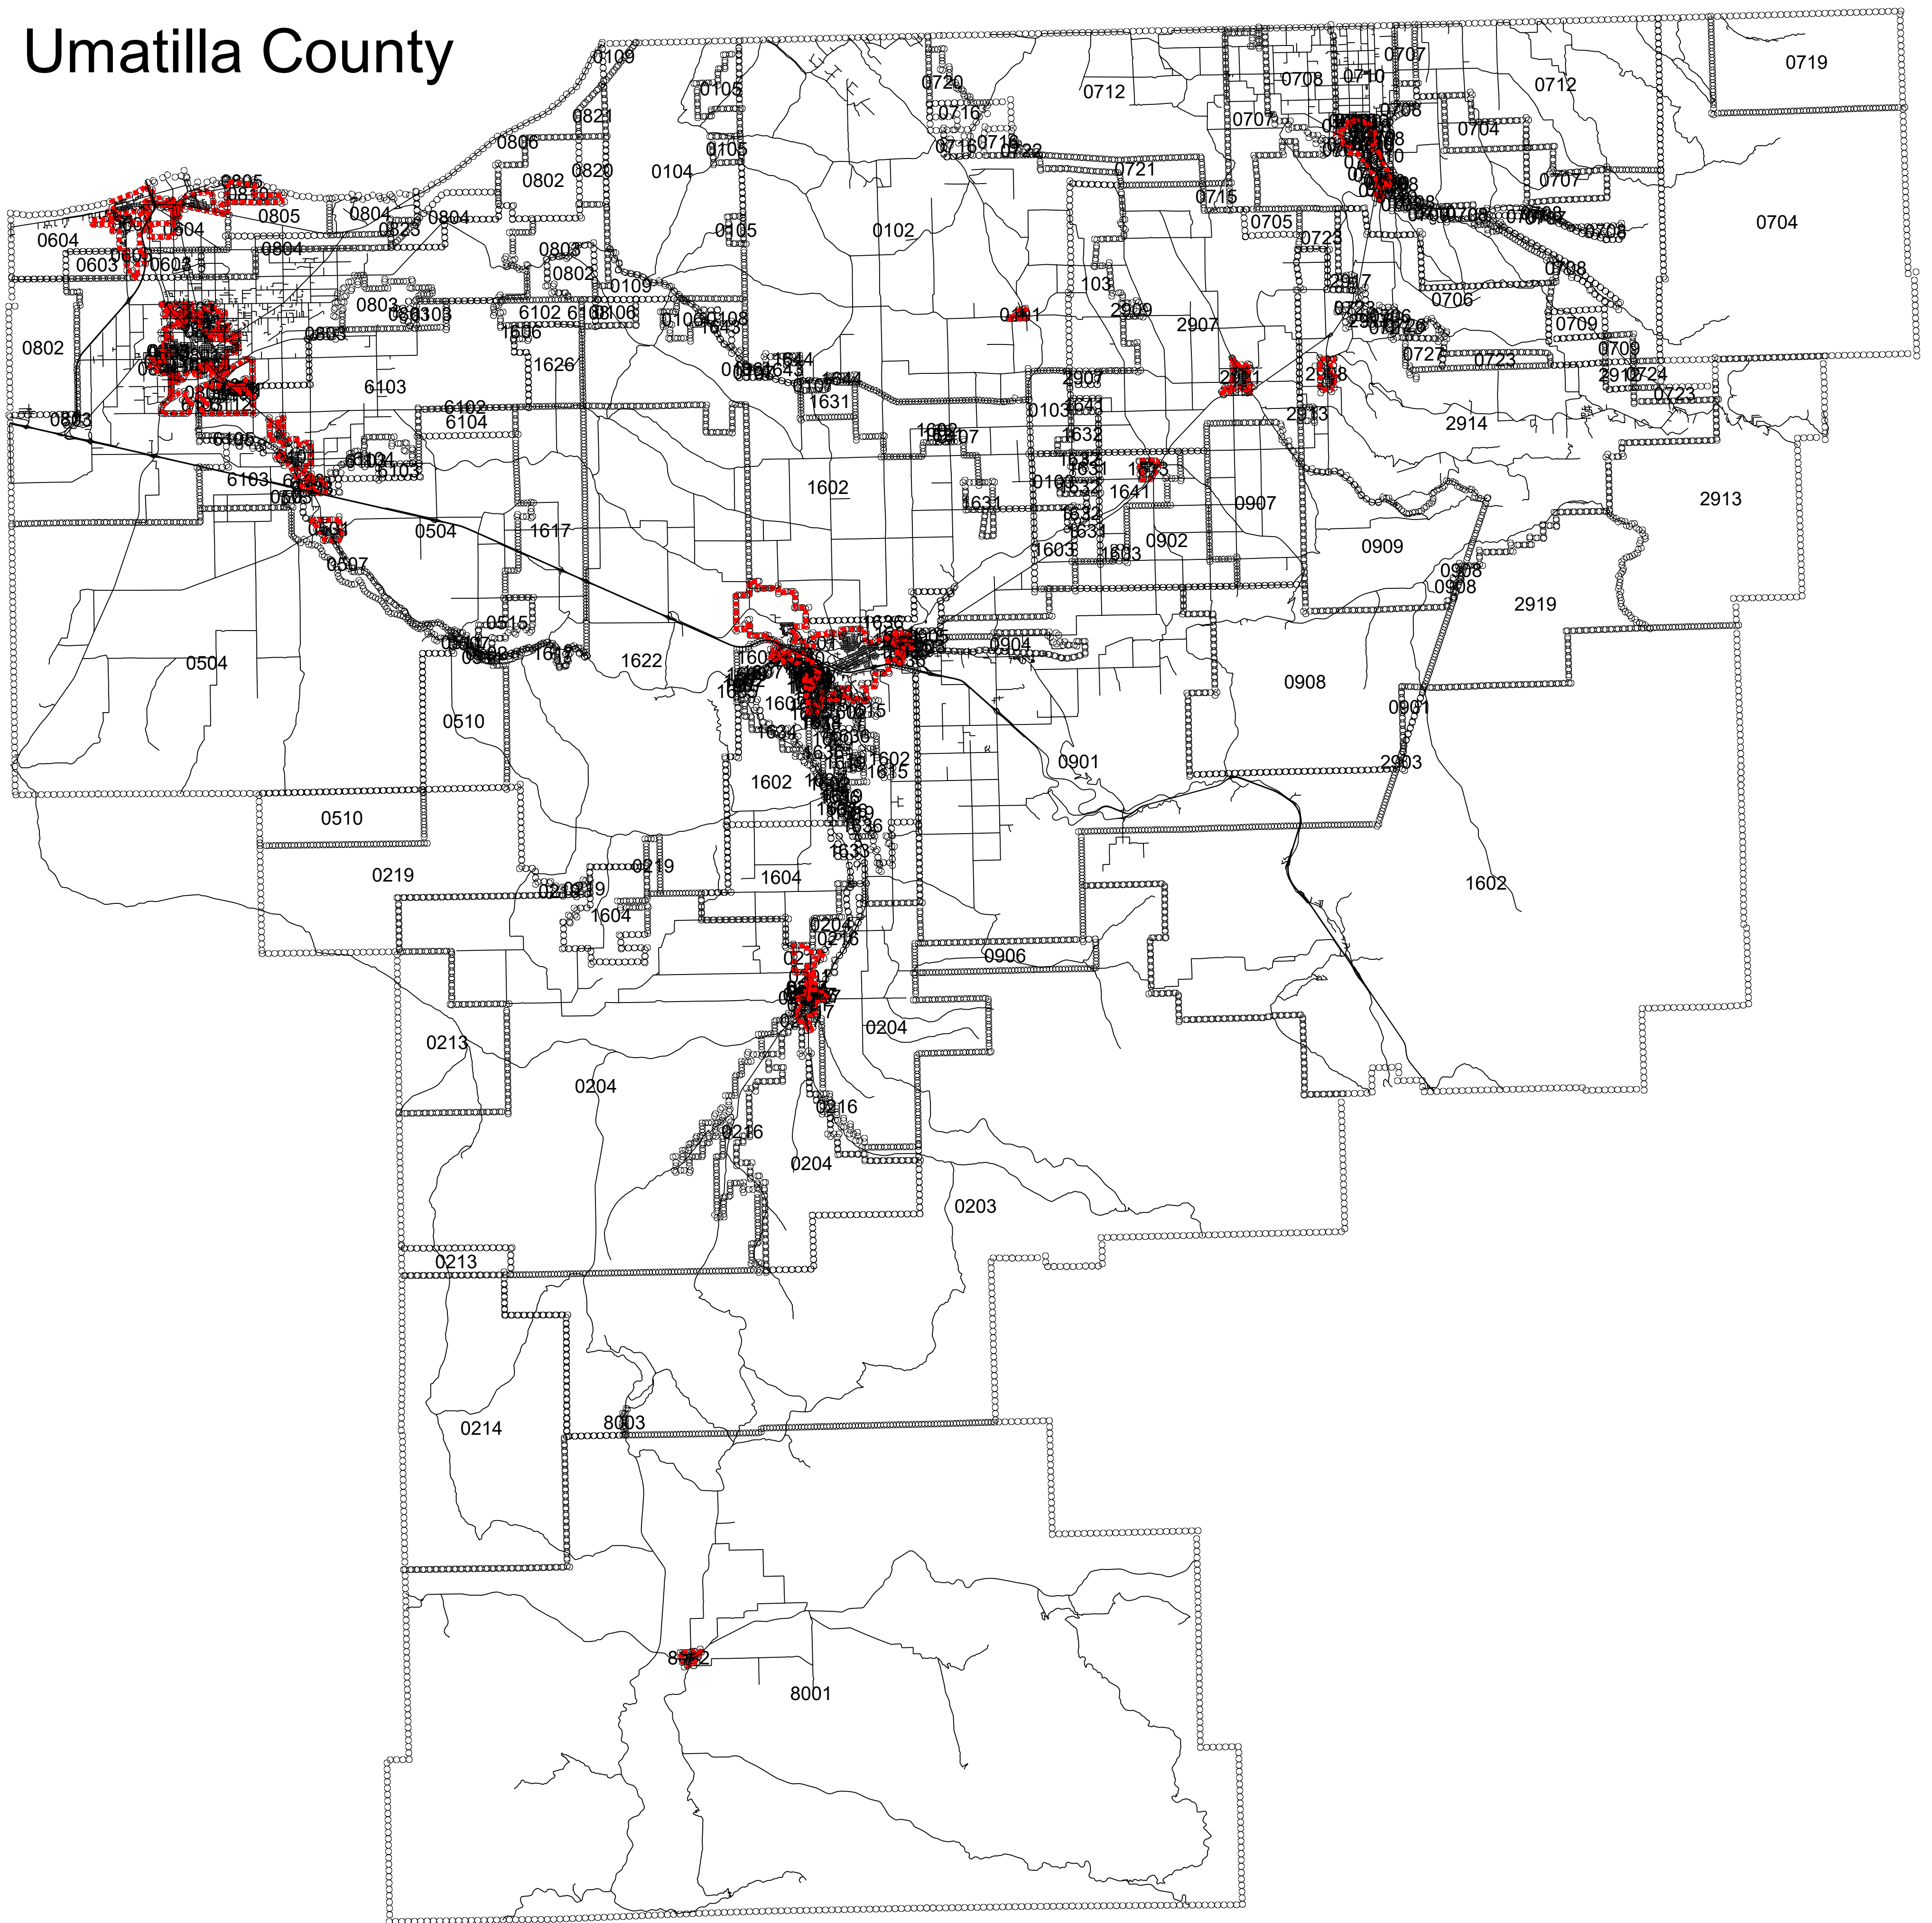

Umatilla County

 Umatilla County GIS Dept
216 SE 4th St
Pendleton, OR 97801
Code Boundaries 09-16-2021