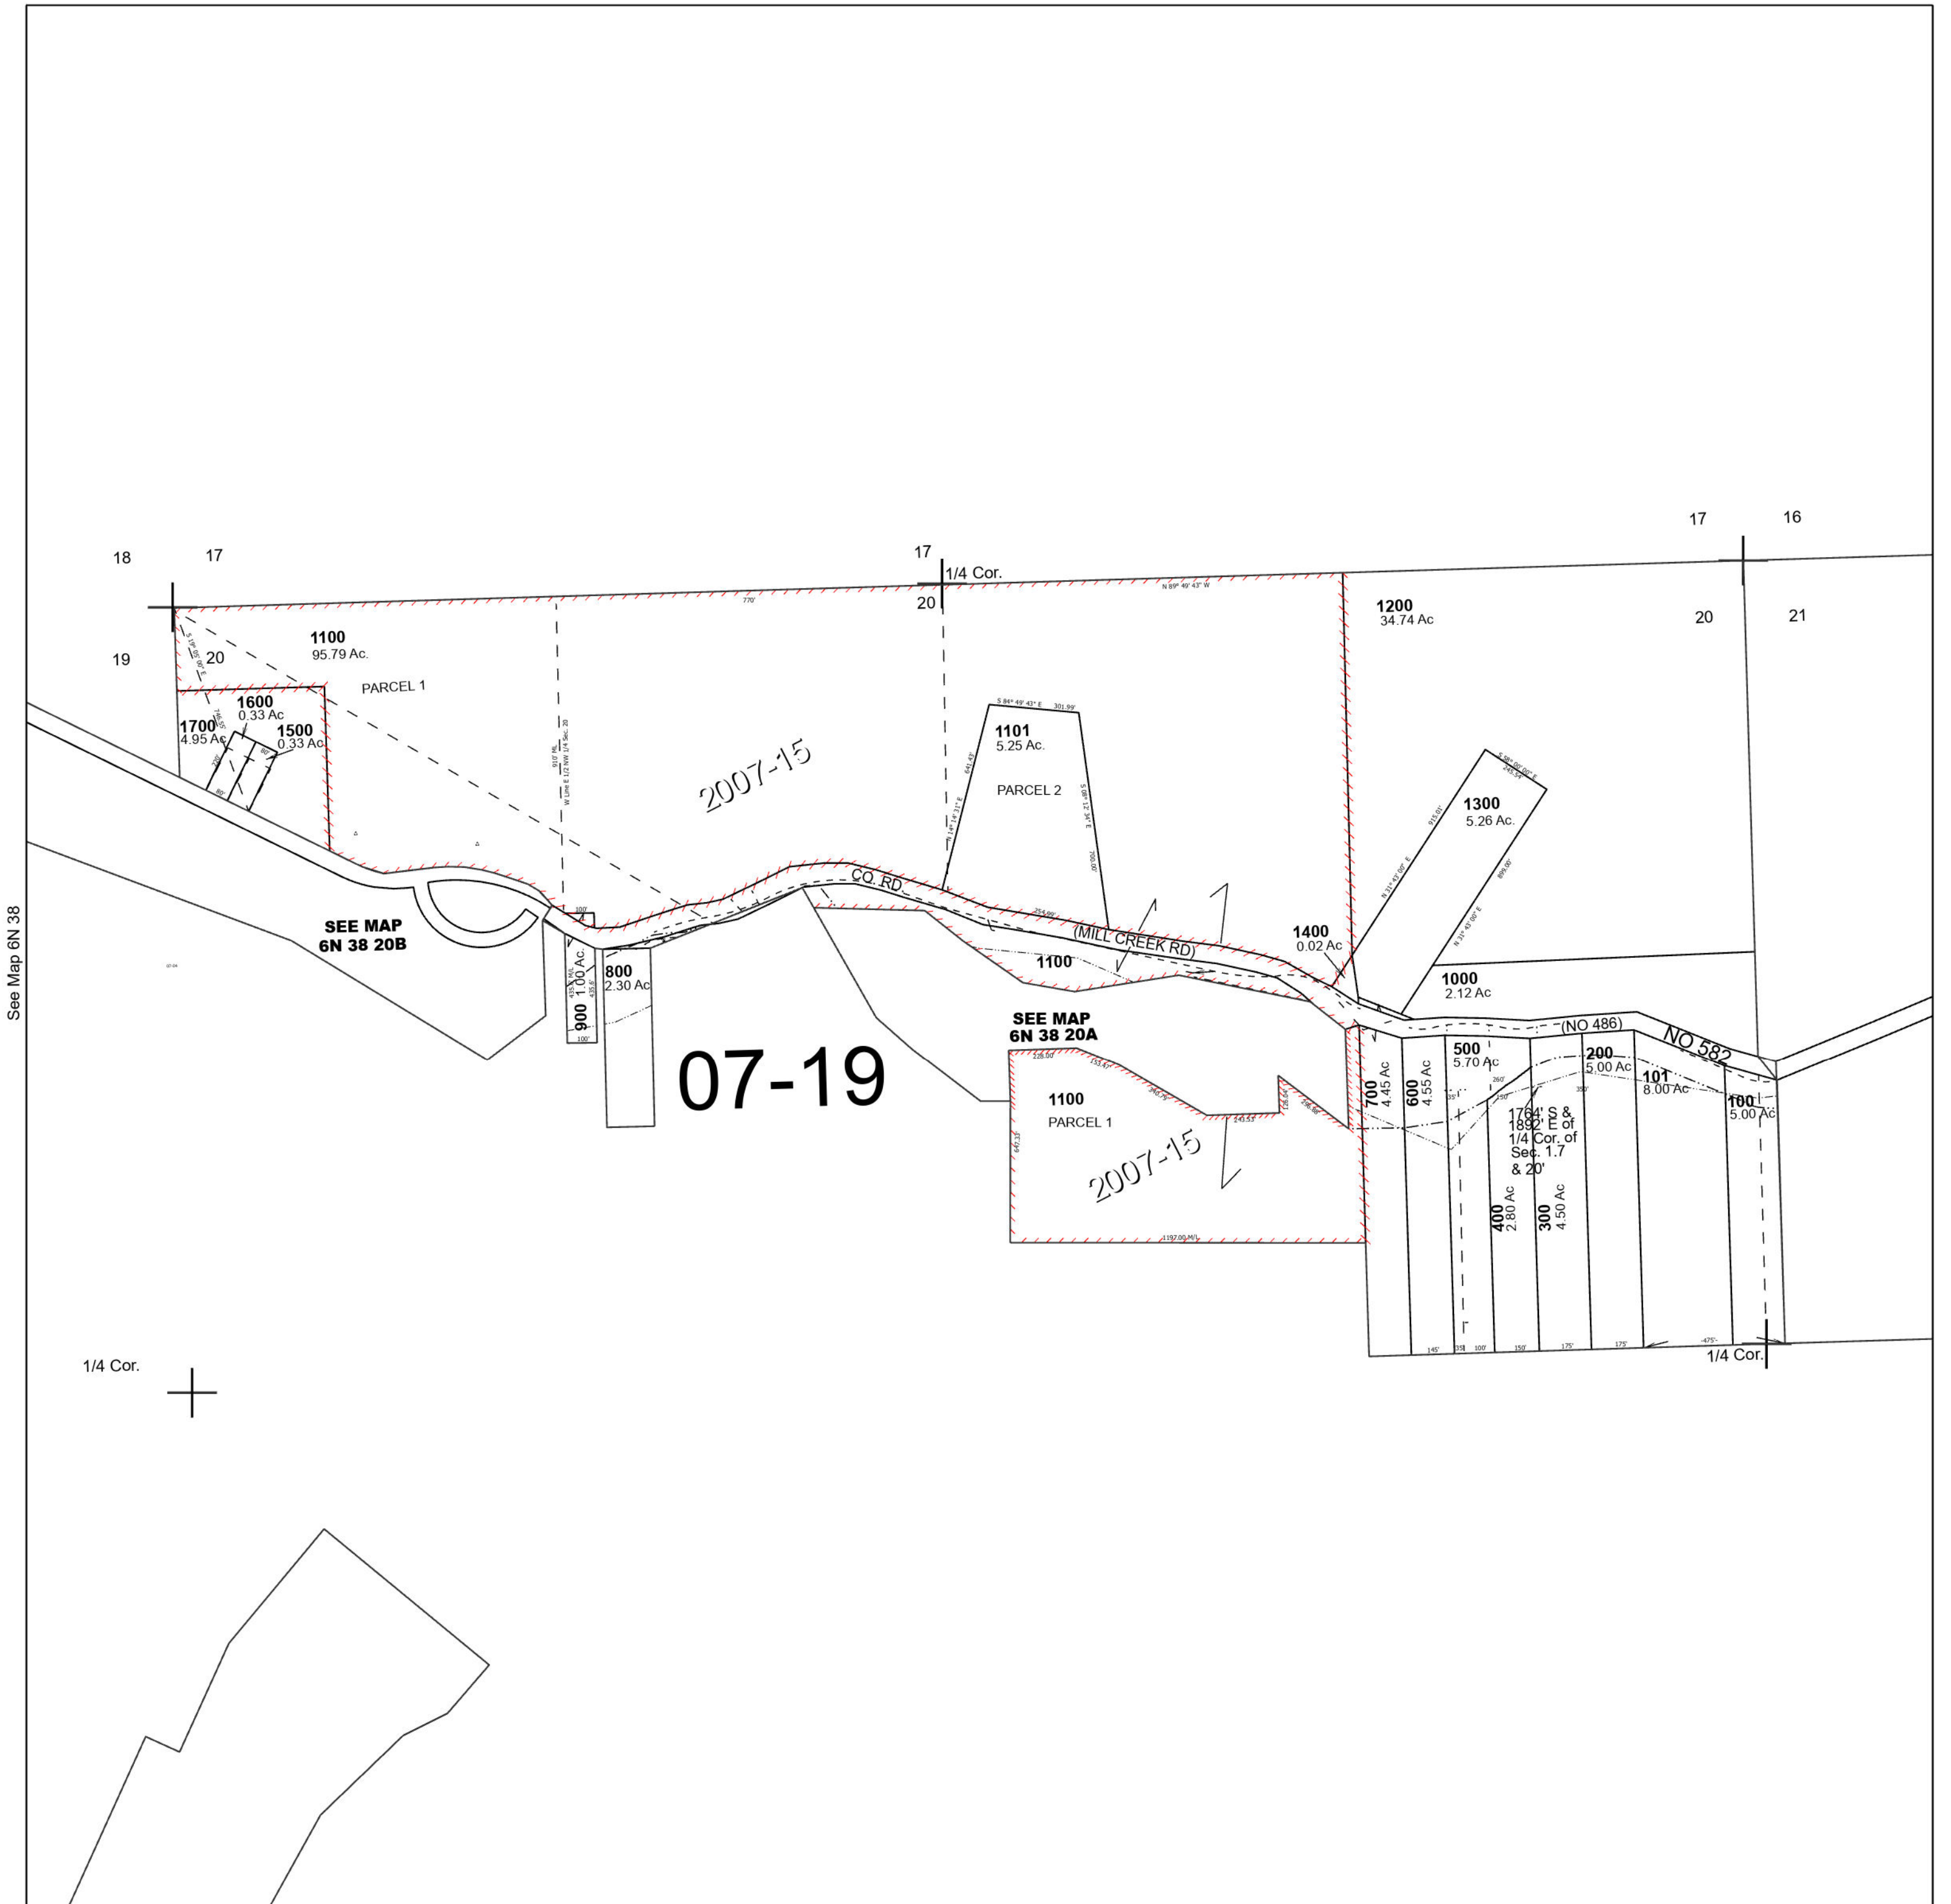

This map was prepared for Assessment & Taxation purposes only and was NOT prepared nor is it suitable for legal, engineering or surveying purposes.

Cancelled Tax Lots

# SEC 20 T6N R38E WM UMATILLA COUNTY

## 6N 38 20

SCALE 1" = 400'

See Map 6N 38

See Map 6N 38

See Map 6N 38 21