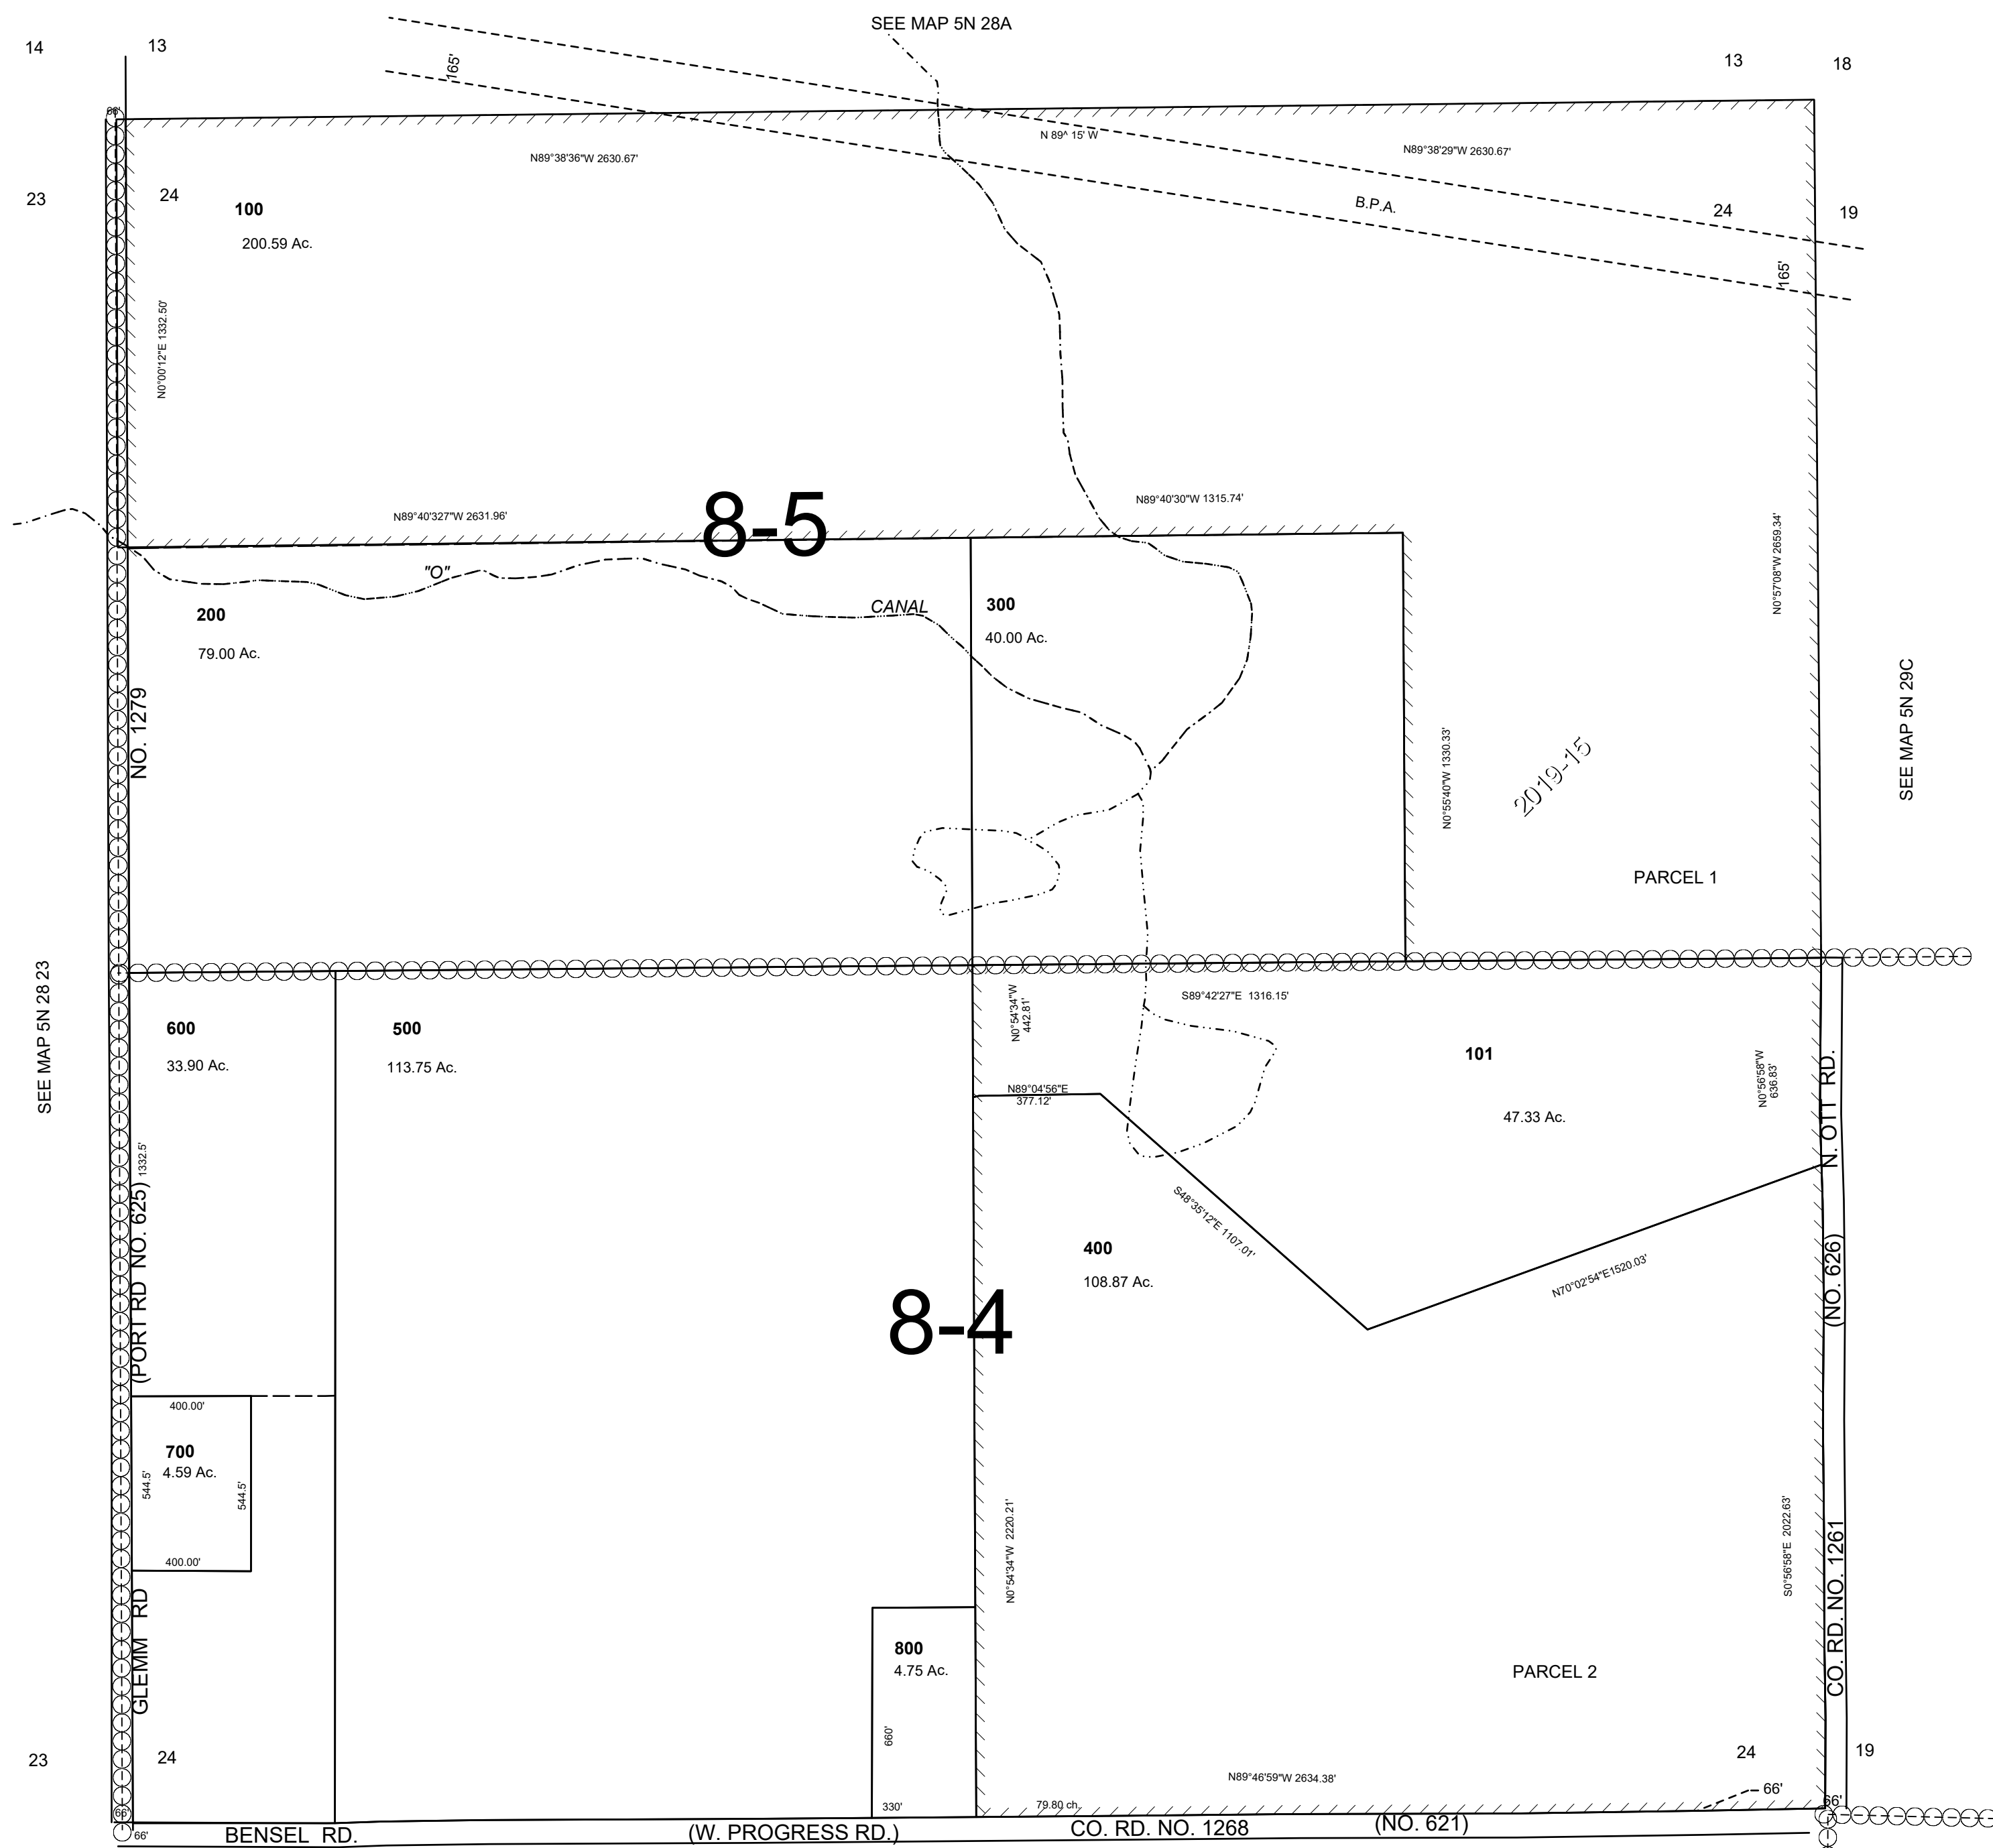

This map was prepared for Assessment & Taxation purposes only and was NOT prepared nor is it suitable for legal, engineering or surveying purposes.

# SEC 24 T 5N R 28E WM UMATILLA COUNTY, OR

SCALE: 1" = 400'

## 5N 28 24

AERIAL PHOTO NO. NZ-1P-101-105

SEE MAP 5N 28 25

Revised: 05-17-19

## 5N 28 24