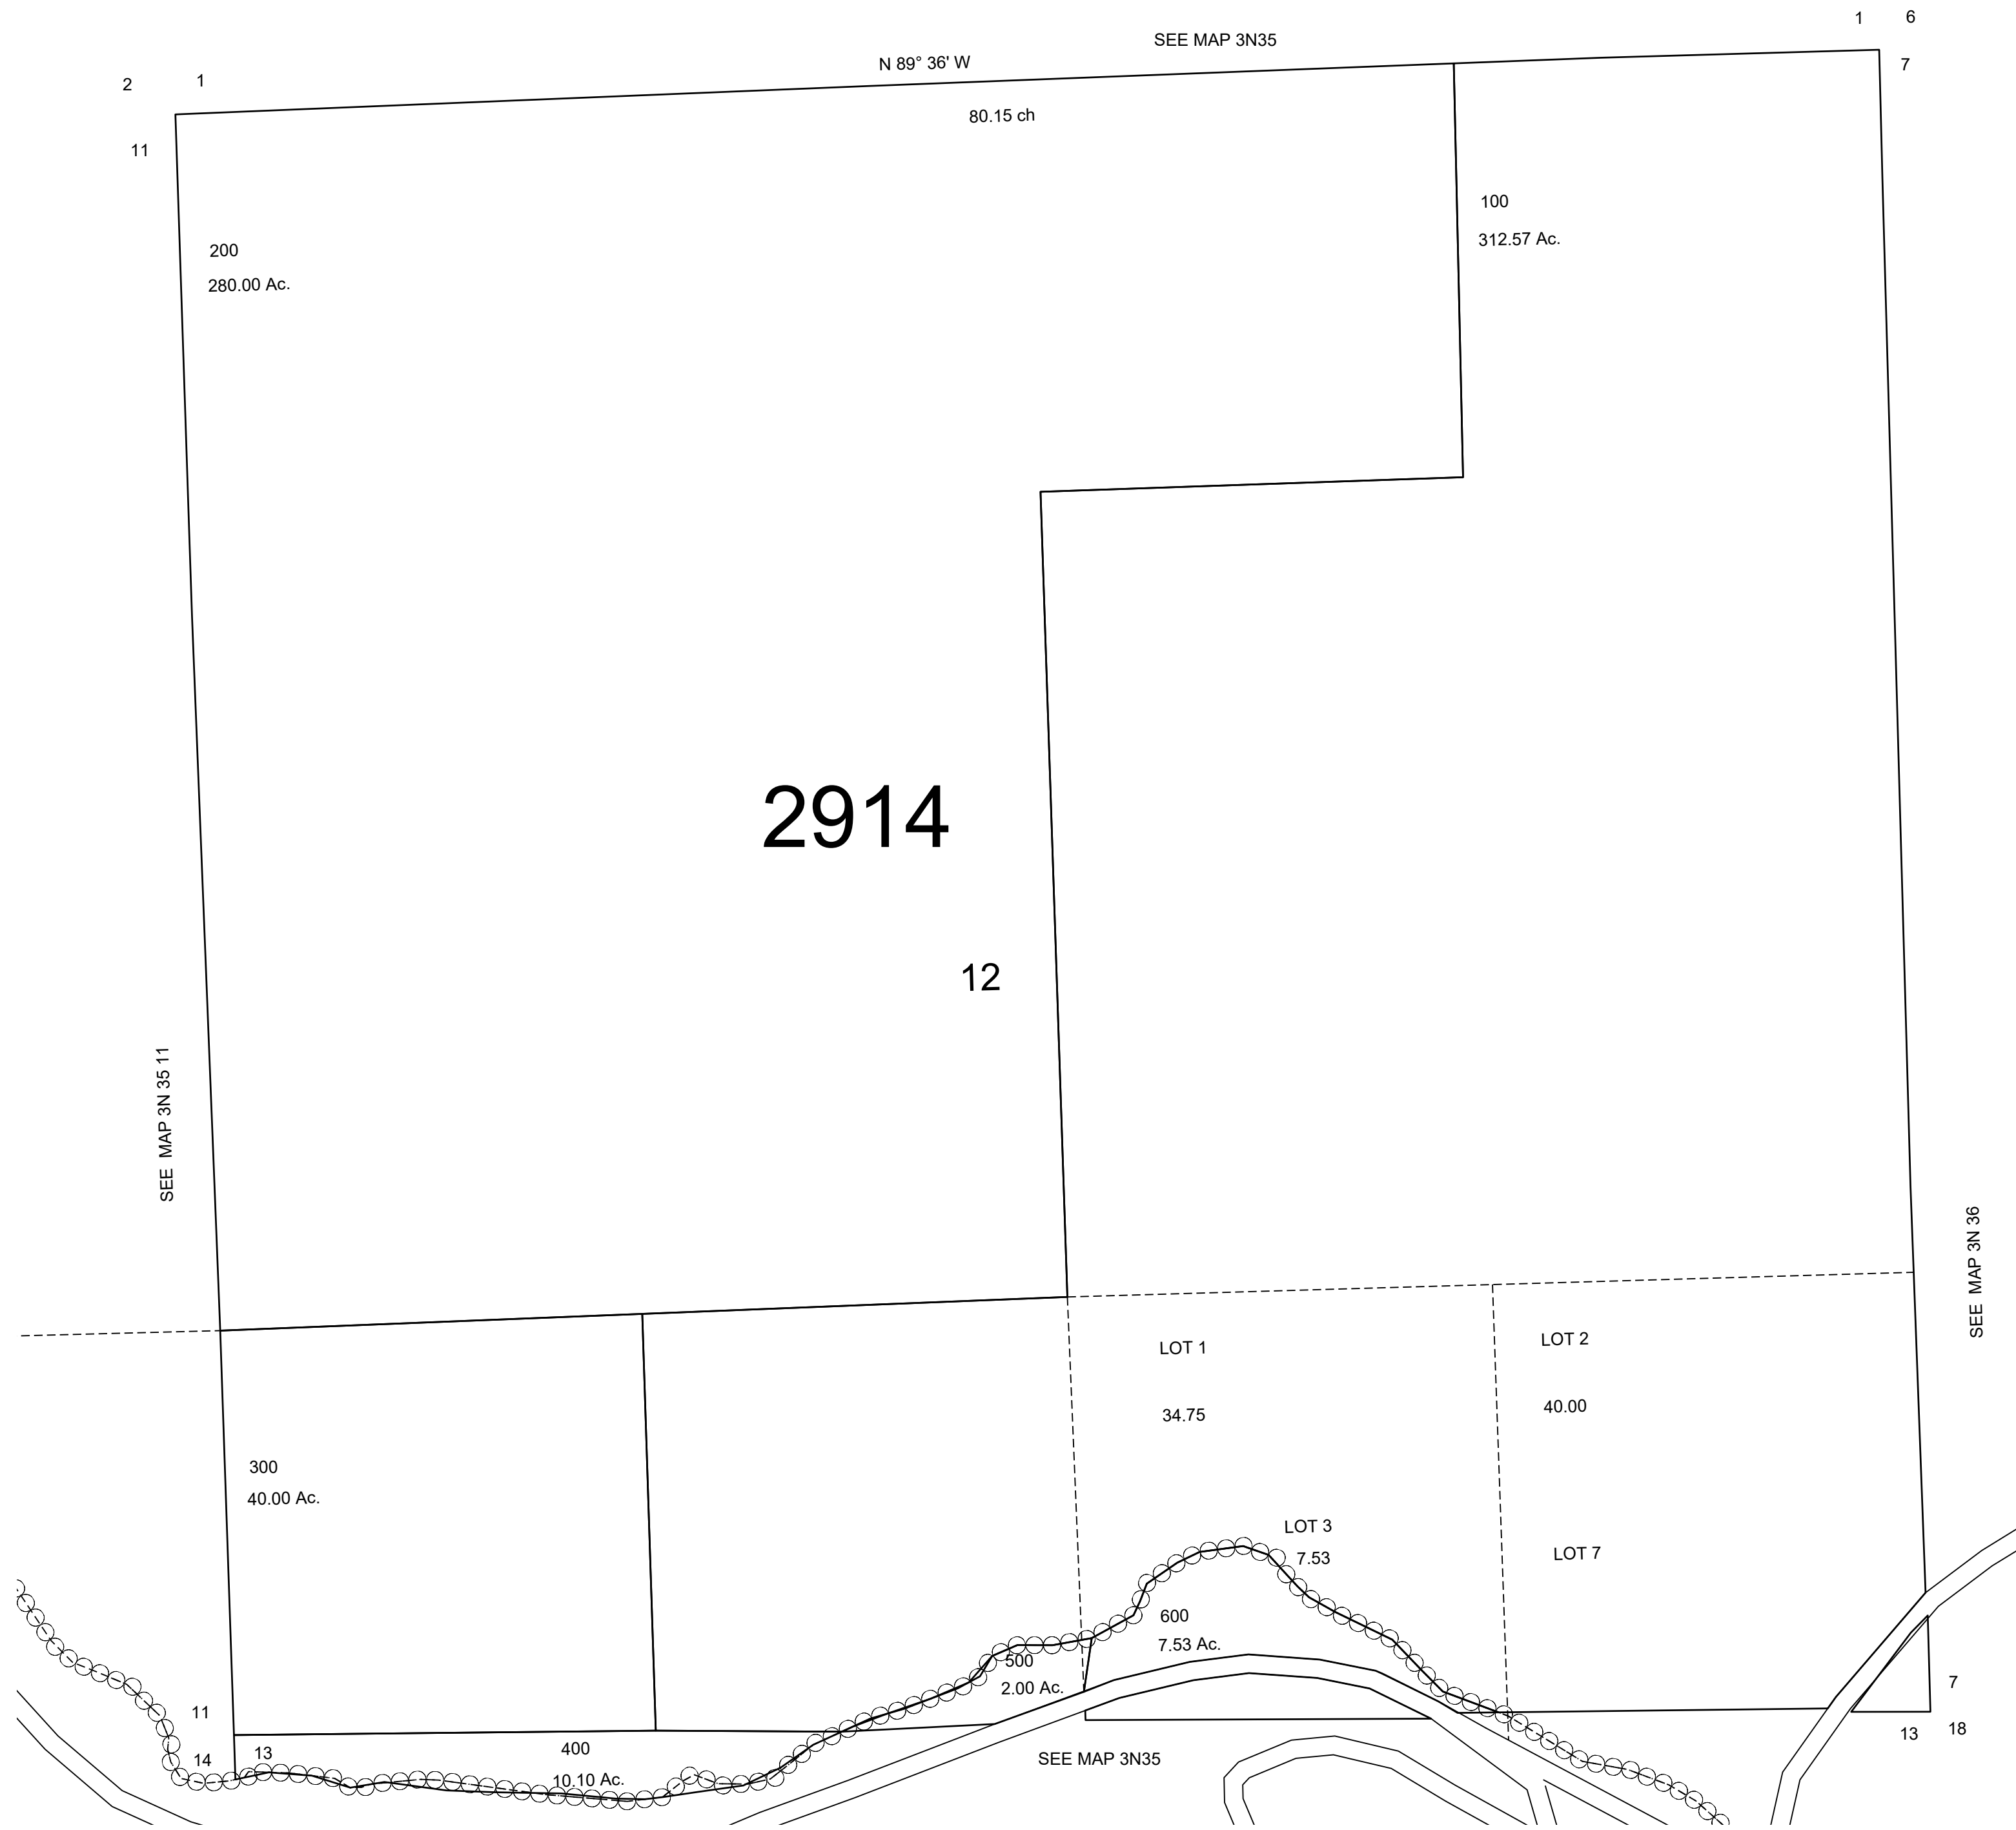

This map was prepared for Assessment & Taxation purposes only and was NOT prepared nor is it suitable for legal, engineering or surveying purposes.

SEC 12 T3N R35E WM UMATILLA COUNTY, OR

3N3512

SCALE: 1" = 400'