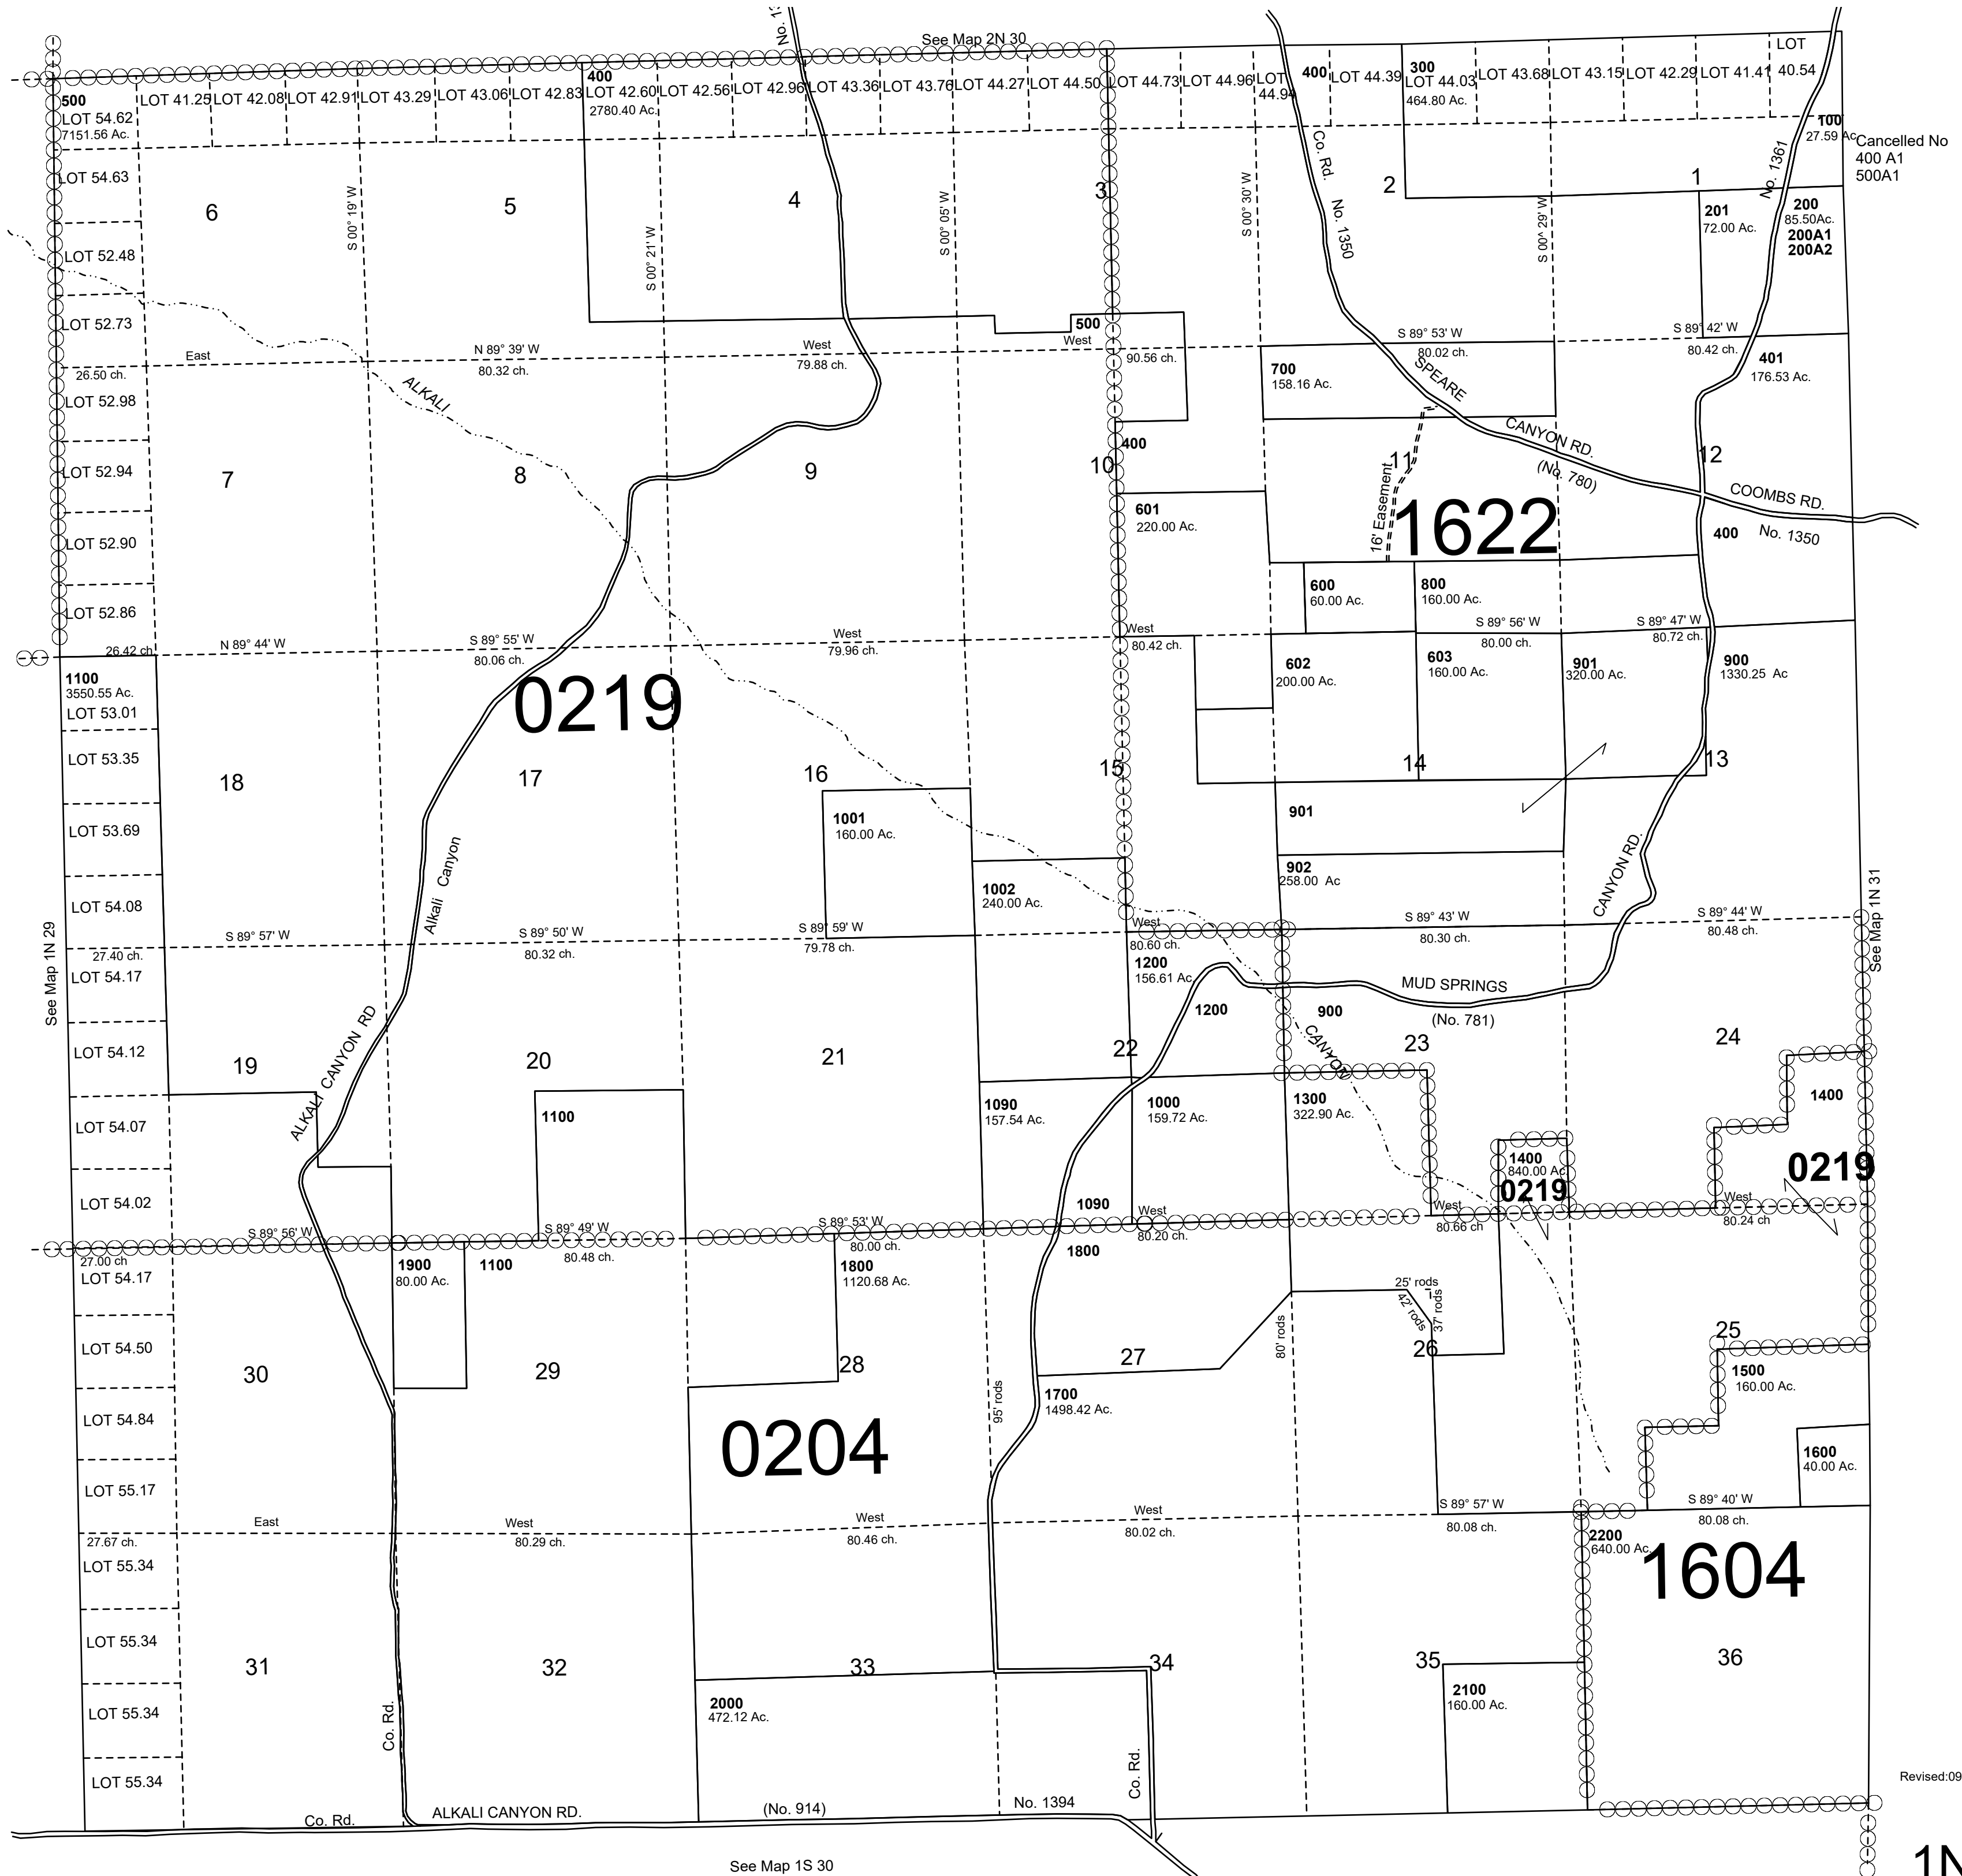

This map was prepared for Assessment & Taxation purposes only and was NOT prepared nor is it suitable for legal, engineering or surveying purposes.

T1N R30E WM UMATILLA COUNTY, OR SCALE 1"-2000'

1N30

Revised:09-13-2021

1N30